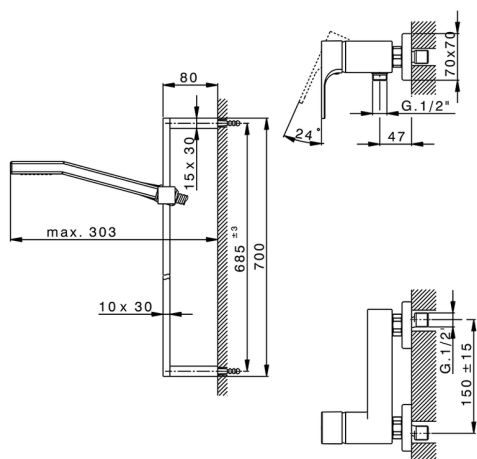

Single lever shower mixer, with shower set CUBIC_CU000462

MODEL **CU000462**

Single lever shower mixer, with shower set, 70 cm slide rail kit with sliding bracket, 42x18 mm ABS Quad one spray handshower, 150 cm smooth SILVERFLEX Flexible Hose

AVAILABLE FINISHINGS

-  **21** 21 Chrome
-  **2B** 2B Polished Nickel
-  **2F** 2F Brushed Nickel
-  **40** 40 Matt Black

CHARACTERISTICS

Cartridge Spare Parts **ZZ93196000**

38 mm Cartridge

2026-04-28