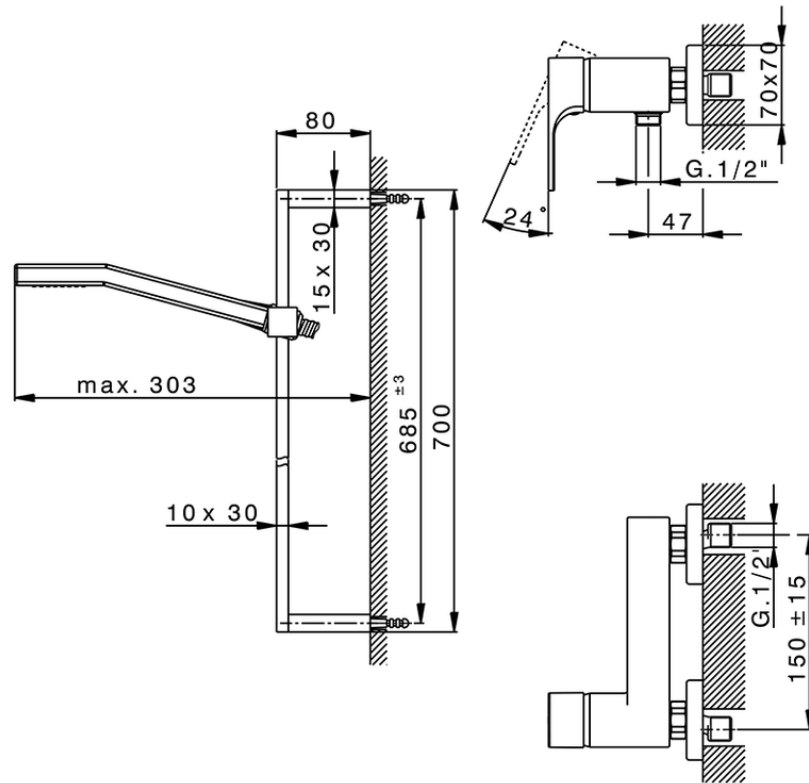

Single lever shower mixer, with shower set CUBIC_CU000462

CU000462

<https://en.cisal.it/single-lever-shower-mixer-with-shower-set-cubic-cu000462>

2026-04-06