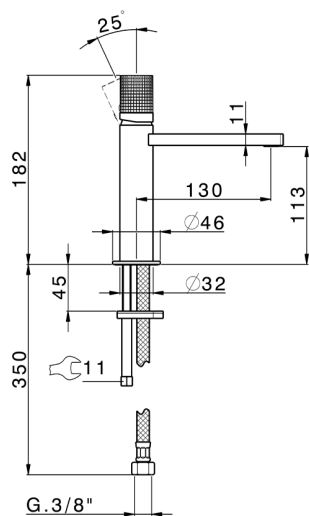

Single lever 'large' washbasin mixer NUANCE X32_X2000504

MODEL **X2000504**

Single lever 'large' washbasin mixer, without waste, G.3/8" stainless steel flexible hoses, Inox AISI 316L

AVAILABLE FINISHINGS

-  **5H** 5H Dark Brass Brushed
-  **5L** 5L Brushed Black Titanium
-  **5N** 5N Brushed Rose Gold
-  **D1** D1 Brushed Inox

CHARACTERISTICS

Cartridge Spare Parts **ZZ96550000**

25 mm Cartridge

Single lever 'large' washbasin mixer NUANCE X32_X2000504

X2000504

<https://en.cisal.it/single-lever-large-washbasin-mixer-nuance-x32-x2000504>

2024-12-22