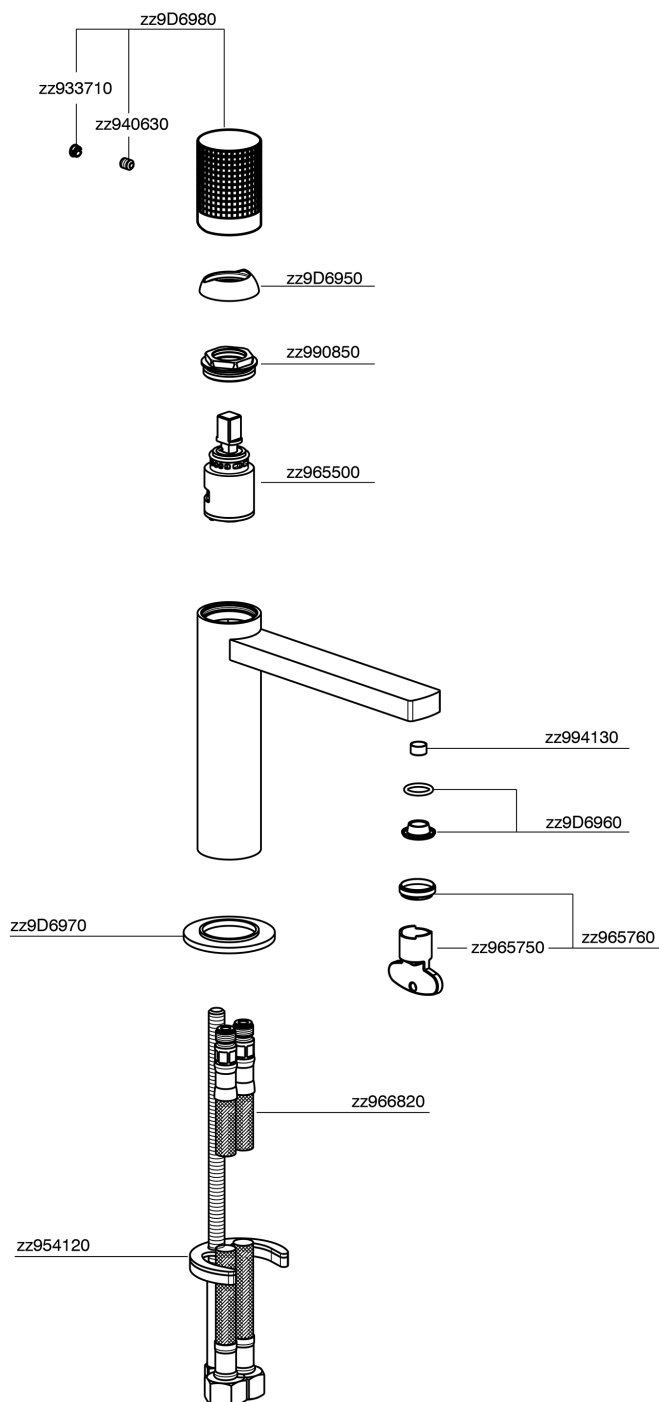

Single lever 'large' washbasin mixer NUANCE X32_X2000504

MODEL **X2000504**

Single lever 'large' washbasin mixer, without waste, G.3/8" stainless steel flexible hoses, Inox AISI 316L

AVAILABLE FINISHINGS

-  **5H** 5H Dark Brass Brushed
-  **5L** 5L Brushed Black Titanium
-  **5N** 5N Brushed Rose Gold
-  **D1** D1 Brushed Inox

CHARACTERISTICS

Cartridge Spare Parts **ZZ96550000**

25 mm Cartridge

Single lever 'large' washbasin mixer NUANCE X32_X2000504

X2000504

<https://en.cisal.it/single-lever-large-washbasin-mixer-nuance-x32-x2000504>

2024-12-22