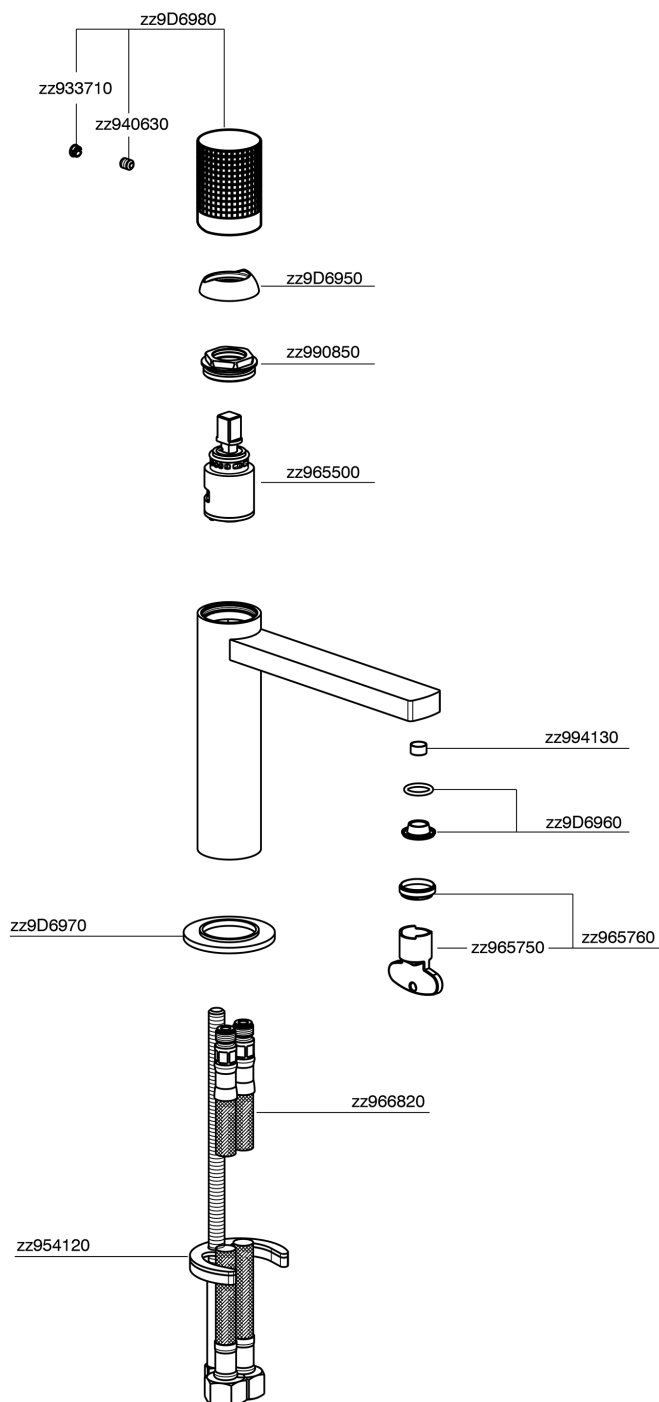

Single lever 'large' washbasin mixer NUANCE X32_X2000504

X2000504

<https://en.cisal.it/single-lever-large-washbasin-mixer-nuance-x32-x2000504>

2024-12-22