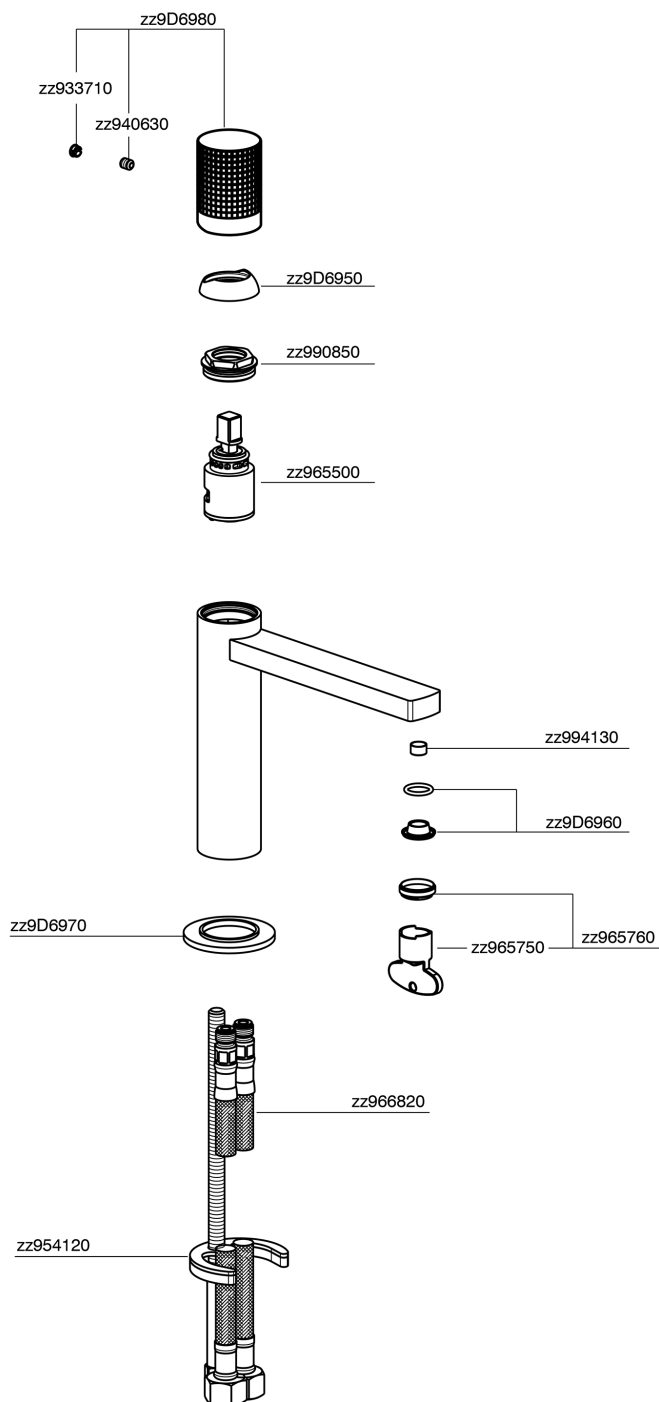

Single lever 'large' washbasin mixer NUANCE X32_X2000504

MODEL **X2000504**

Single lever 'large' washbasin mixer, without waste, G.3/8" stainless steel flexible hoses, Inox AISI 316L

AVAILABLE FINISHINGS

- 
5H 5H Dark Brass Brushed
- 
5L 5L Brushed Black Titanium
- 
5N 5N Brushed Rose Gold
- 
D1 D1 Brushed Inox

CHARACTERISTICS

Cartridge Spare Parts **ZZ96550000**

25 mm Cartridge

Single lever 'large' washbasin mixer NUANCE X32_X2000504

X2000504

<https://en.cisal.it/single-lever-large-washbasin-mixer-nuance-x32-x2000504>

2024-12-22