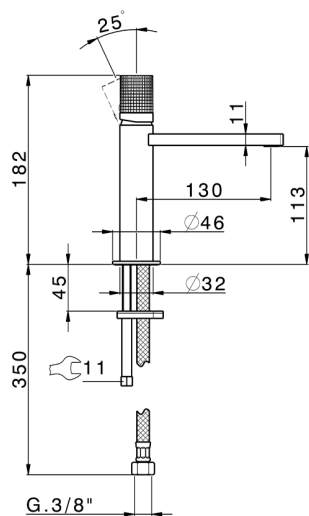

Single lever 'large' washbasin mixer NUANCE X32_X2000504

MODEL **X2000504**

Single lever 'large' washbasin mixer, without waste, G.3/8" stainless steel flexible hoses, Inox AISI 316L

AVAILABLE FINISHINGS

- 
5H 5H Dark Brass Brushed
- 
5L 5L Brushed Black Titanium
- 
5N 5N Brushed Rose Gold
- 
D1 D1 Brushed Inox

CHARACTERISTICS

Cartridge Spare Parts **ZZ96550000**

25 mm Cartridge

Single lever 'large' washbasin mixer NUANCE X32_X2000504

X2000504

<https://en.cisal.it/single-lever-large-washbasin-mixer-nuance-x32-x2000504>

2024-12-22