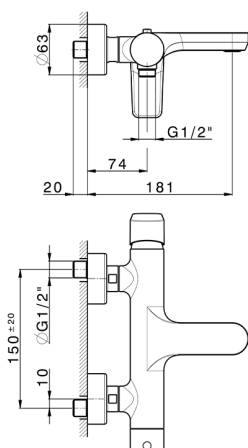

Single lever bath mixer ROCK&ROLL_RK000130

MODEL **RK000130**

Single lever bath mixer, without shower set, 1/2" M flexible connection

AVAILABLE FINISHINGS

-  **21** 21 Chrome
-  **2F** 2F Brushed Nickel
-  **40** 40 Matt Black

CHARACTERISTICS

Cartridge Spare Parts **ZZ95409000**

35 mm Cartridge

EcoStop

EcoStop feature limits water flow to approximately 50% of maximum output with one point of resistance on setting. Push slightly past the middle stop only when full water output is required. This will save water up to 50%.