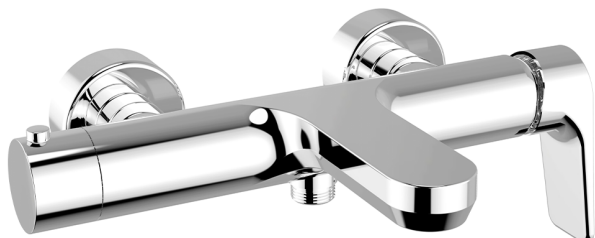

Single lever bath mixer ROCK&ROLL_RK000130

MODEL **RK000130**

Single lever bath mixer, without shower set, 1/2" M flexible connection

AVAILABLE FINISHINGS

-  **21** 21 Chrome
-  **2F** 2F Brushed Nickel
-  **40** 40 Matt Black

CHARACTERISTICS

Cartridge Spare Parts **ZZ95409000**

35 mm Cartridge

EcoStop

EcoStop feature limits water flow to approximately 50% of maximum output with one point of resistance on setting. Push slightly past the middle stop only when full water output is required. This will save water up to 50%.