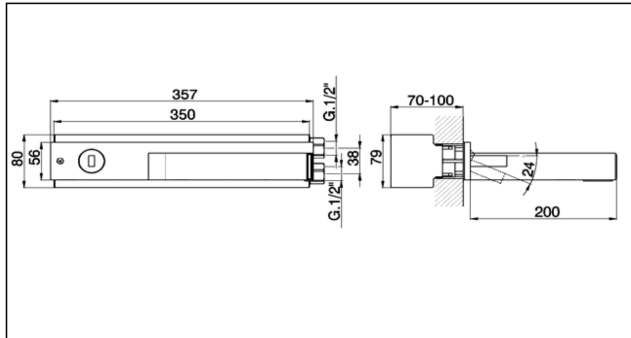

Exposed single lever washbasin mixer WAVE_WA002511

cisal

WA 00251

NR.	DESCRIZIONE DESCRIPTION BESCHREIBUNG DESCRIPTION	N.CODICE CODE NO. WERSKNR. NR.CODE	NR.	DESCRIZIONE DESCRIPTION BESCHREIBUNG DESCRIPTION	N.CODICE CODE NO. WERSKNR. NR.CODE	NR.	DESCRIZIONE DESCRIPTION BESCHREIBUNG DESCRIPTION	N.CODICE CODE NO. WERSKNR. NR.CODE
	Bocca di erogazione			Guarnizione fibra 18,5x11x2				
1	Bath spout Wanneneinlauf Bec déverseur	ZZ944910	6	Gasket rubber 18,5x11x2 Fiberdichtung 18,5x11x2 Joint en fibre 18,5x11x2	ZZ927140			
2	Vite M.4x45 Screw M.4x45 Schraube M.4x45 Vis M.4x45	ZZ944920	7	Flexibile 350 G.3/8"F x G.1/2"F Flex 350 G.3/8"F x G.1/2"F Anschlusschlauch 350 G.3/8"F x G.1/2"F Flex 350 G.3/8"F x G.1/2"F	ZZ944930			
3	Leva monocomando "WA" Lever "WA" Hebel "WA" Levier "WA"	ZZ944870	8	Flexibile 270 G.3/8"F x M.11x1M Flex 270 G.3/8"F x M.11x1M Anschlusschlauch 270G.3/8"FxM.11x1M Flex 270 G.3/8"F x M.11x1M	ZZ944940			
3-1	Grano punta plana inox M.4x4 Screw-stainless steel M.4x4 Madenschraube M.4x4 Vis speciale inox M.4x4	ZZ933280	9	Guarnizione per piastra Gasket for plate Dichtung fuer Platte Joint pour plaque	ZZ944950			
4	Nut for mixing valve Mutter f/Kartusche Ecorou pour cartouche	ZZ944880						
5	Cartuccia monocomando Mixing valve Kartusche Cartouche mitigeurs	ZZ931970						

WA002511

<https://en.cisal.it/exposed-single-lever-washbasin-mixer-wave-wa002511>

2026-05-17