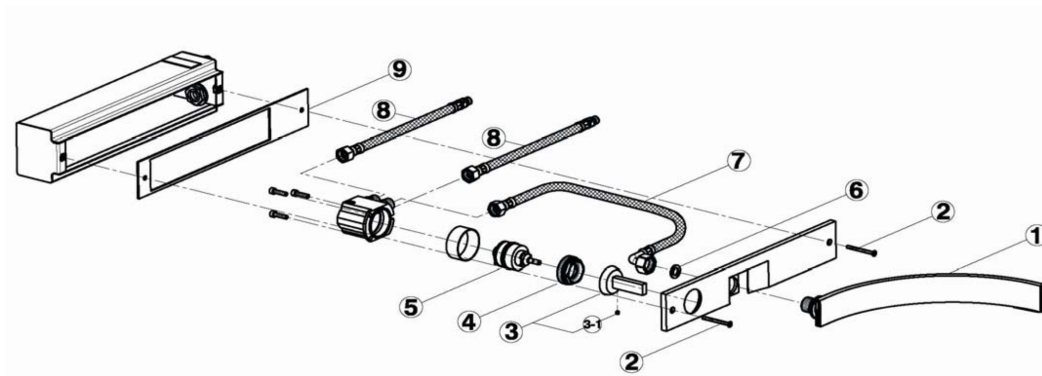

Exposed single lever washbasin mixer WAVE_WA002511

cisal

WA 00251

NR.	DESCRIZIONE DESCRIPTION BESCHREIBUNG DESCRIPTION	N.CODICE CODE NO. WERSKNR. NR.CODE	NR.	DESCRIZIONE DESCRIPTION BESCHREIBUNG DESCRIPTION	N.CODICE CODE NO. WERSKNR. NR.CODE	NR.	DESCRIZIONE DESCRIPTION BESCHREIBUNG DESCRIPTION	N.CODICE CODE NO. WERSKNR. NR.CODE
	Bocca di erogazione			Guarnizione fibra 18,5x11x2				
1	Bath spout Wanneneinlauf Bec déverseur	ZZ944910	6	Gasket rubber 18,5x11x2 Fiberdichtung 18,5x11x2 Joint en fibre 18,5x11x2	ZZ927140			
2	Vite M.4x45 Screw M.4x45 Schraube M.4x45 Vis M.4x45	ZZ944920	7	Flexibile 350 G.3/8"F x G.1/2"F Flex 350 G.3/8"F x G.1/2"F Anschlusschlauch 350 G.3/8"F x G.1/2"F Flex 350 G.3/8"F x G.1/2"F	ZZ944930			
3	Leva monocomando "WA" Lever "WA" Hebel "WA" Levier "WA"	ZZ944870	8	Flexibile 270 G.3/8"F x M.11x1M Flex 270 G.3/8"F x M.11x1M Anschlusschlauch 270G.3/8"FxM.11x1M Flex 270 G.3/8"F x M.11x1M	ZZ944940			
3-1	Grano punta plana inox M.4x4 Screw-stainless steel M.4x4 Madenschraube M.4x4 Vis speciale inox M.4x4	ZZ933280	9	Guarnizione per piastra Gasket for plate Dichtung fuer Platte Joint pour plaque	ZZ944950			
4	Nut for mixing valve Mutter f/Kartusche Ecorou pour cartouche	ZZ944880						
5	Cartuccia monocomando Mixing valve Kartusche Cartouche mitigeurs	ZZ931970						

WA002511

<https://en.cisal.it/exposed-single-lever-washbasin-mixer-wave-wa002511>

2026-05-17