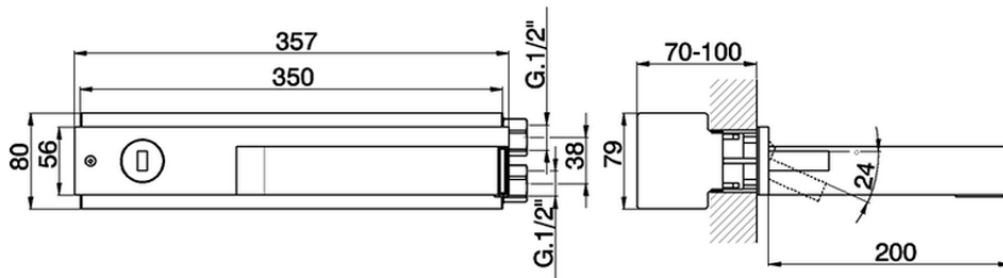

Exposed single lever washbasin mixer WAVE_WA002511

WA002511

<https://en.cisal.it/exposed-single-lever-washbasin-mixer-wave-wa002511>

2026-04-26