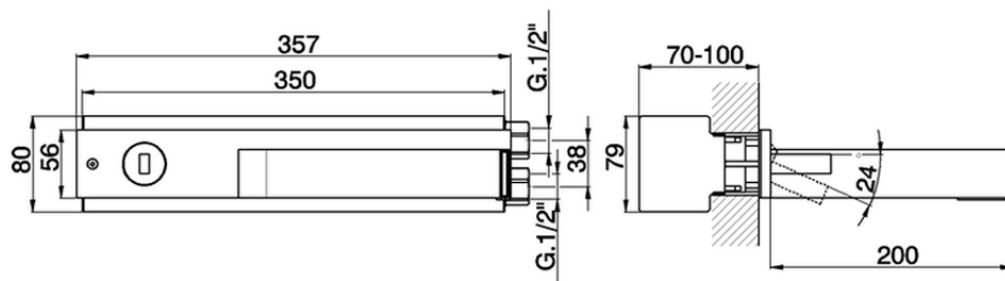

Exposed single lever washbasin mixer WAVE_WA002511

WA002511

<https://en.cisal.it/exposed-single-lever-washbasin-mixer-wave-wa002511>

2026-06-14