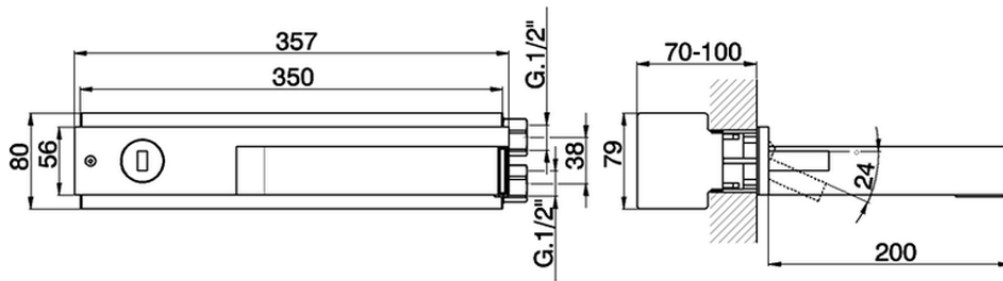

Exposed single lever washbasin mixer WAVE_WA002511

WA002511

<https://en.cisal.it/exposed-single-lever-washbasin-mixer-wave-wa002511>

2026-06-14