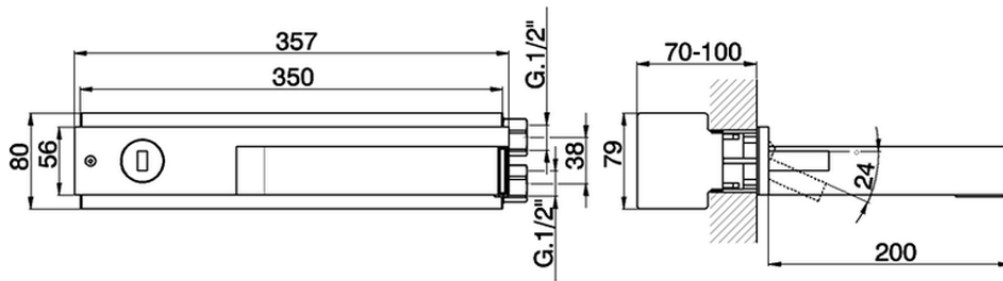

Exposed single lever washbasin mixer WAVE_WA002511

WA002511

<https://en.cisal.it/exposed-single-lever-washbasin-mixer-wave-wa002511>

2026-06-13