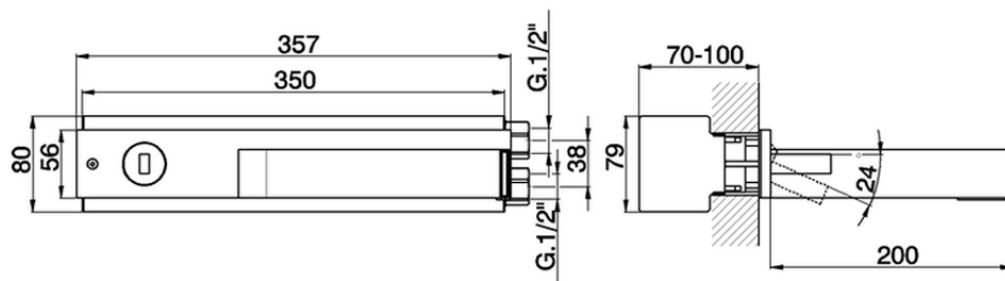

Exposed single lever washbasin mixer WAVE_WA002511

WA002511

<https://en.cisal.it/exposed-single-lever-washbasin-mixer-wave-wa002511>

2026-05-17