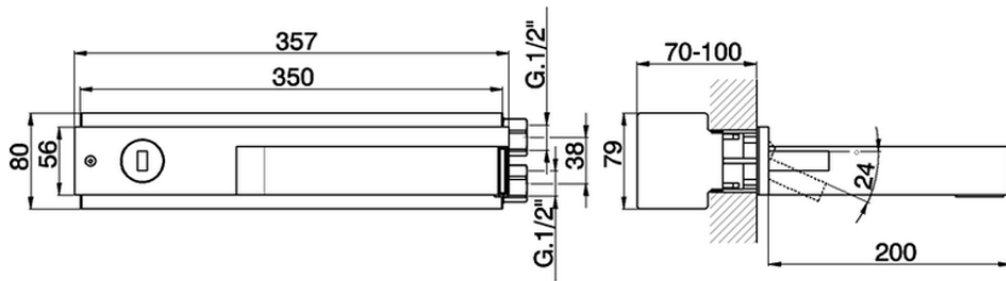

Exposed single lever washbasin mixer WAVE_WA002511

WA002511

<https://en.cisal.it/exposed-single-lever-washbasin-mixer-wave-wa002511>

2026-04-06