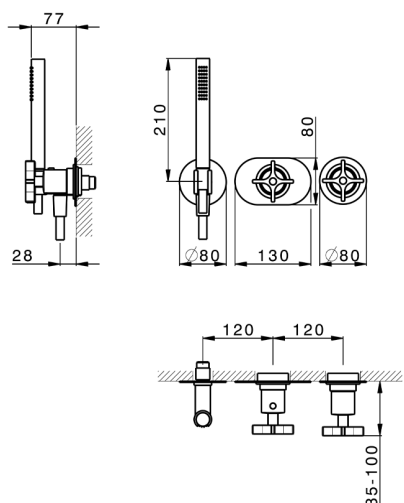

Exposed part for con.thermo.shower valve, 2-outlet GRACE_GS019641

MODEL **GS019641**

Exposed part for con.thermo.shower valve, 2-outlet, with 2 outlet deviator, 22,5 mm Brass One Spray handshower, 150 cm SUPREME smooth flexible hose, without concealed part - for item ZA019340

MODEL **ZA019340**

Concealed thermostatic shower mixer,
2-outlets, without trim kit

AVAILABLE FINISHINGS

CHARACTERISTICS

Concealed **1**
 Cartridge Spare Parts **24.04A.PP**
8x20 Plus P Thermostatic Valve