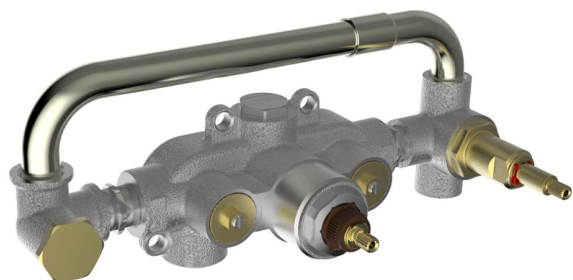

## Exposed part for con.thermo.shower valve, 2-outlet GRACE\_GS019641

MODEL **GS019641**

Exposed part for con.thermo.shower valve, 2-outlet, with 2 outlet deviator, 22,5 mm Brass One Spray handshower, 150 cm SUPREME smooth flexible hose, without concealed part - for item ZA019340

### Thermostatic

The Cisal thermostatic is your personal water manager, helping you to handle, control and save water and energy.

## Concealed thermostatic shower mixer, 2-outlets CONCEALED\_ZA019340

MODEL **ZA019340**

Concealed thermostatic shower mixer,  
2-outlets, without trim kit

AVAILABLE FINISHINGS

CHARACTERISTICS

Concealed **1**  
 Cartridge Spare Parts **24.04A.PP**  
**8x20 Plus P Thermostatic Valve**

### Thermostatic

The Cisal thermostatic is your personal water manager, helping you to handle, control and save water and energy.

2026-06-14