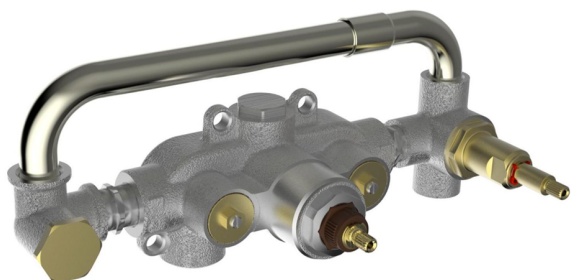

Exposed part for con.thermo.shower valve, 2-outlet GRACE_GS019641

MODEL **GS019641**

Exposed part for con.thermo.shower valve, 2-outlet, with 2 outlet deviator, 22,5 mm Brass One Spray handshower, 150 cm SUPREME smooth flexible hose, without concealed part - for item ZA019340

Installation **Concealed**

Required concealed parts **ZA019340**

Thermostatic

The Cisal thermostatic is your personal water manager, helping you to handle, control and save water and energy.

Concealed thermostatic shower mixer, 2-outlets CONCEALED_ZA019340

MODEL **ZA019340**

Concealed thermostatic shower mixer,
2-outlets, without trim kit

AVAILABLE FINISHINGS

CHARACTERISTICS

Concealed **1**
 Cartridge Spare Parts **24.04A.PP**
8x20 Plus P Thermostatic Valve