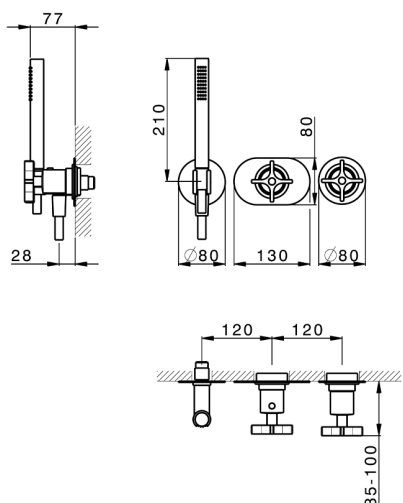

## Exposed part for con.thermo.shower valve, 2-outlet GRACE\_GS019641

MODEL **GS019641**

Exposed part for con.thermo.shower valve, 2-outlet, with 2 outlet deviator, 22,5 mm Brass One Spray handshower, 150 cm SUPREME smooth flexible hose, without concealed part - for item ZA019340

## Concealed thermostatic shower mixer, 2-outlets CONCEALED\_ZA019340

MODEL **ZA019340**

Concealed thermostatic shower mixer,  
2-outlets, without trim kit

AVAILABLE FINISHINGS

CHARACTERISTICS

Concealed **1**  
 Cartridge Spare Parts **24.04A.PP**  
**8x20 Plus P Thermostatic Valve**