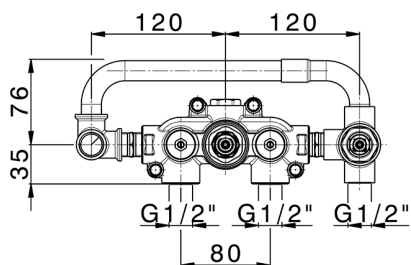

## Exposed part for con.thermo.shower valve, 2-outlet GRACE\_GS019641

MODEL **GS019641**

Exposed part for con.thermo.shower valve, 2-outlet, with 2 outlet deviator, 22,5 mm Brass One Spray handshower, 150 cm SUPREME smooth flexible hose, without concealed part - for item ZA019340

## Concealed thermostatic shower mixer, 2-outlets CONCEALED\_ZA019340

MODEL **ZA019340**

Concealed thermostatic shower mixer,  
2-outlets, without trim kit

AVAILABLE FINISHINGS

CHARACTERISTICS

Concealed **1**  
 Cartridge Spare Parts **24.04A.PP**  
**8x20 Plus P Thermostatic Valve**