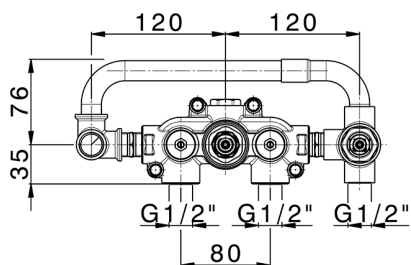

Exposed part for con.thermo.shower valve, 2-outlet GRACE_GS019641

MODEL **GS019641**

Exposed part for con.thermo.shower valve, 2-outlet, with 2 outlet deviator, 22,5 mm Brass One Spray handshower, 150 cm SUPREME smooth flexible hose, without concealed part - for item ZA019340

MODEL **ZA019340**

Concealed thermostatic shower mixer,
2-outlets, without trim kit

AVAILABLE FINISHINGS

CHARACTERISTICS

Concealed **1**
 Cartridge Spare Parts **24.04A.PP**
8x20 Plus P Thermostatic Valve