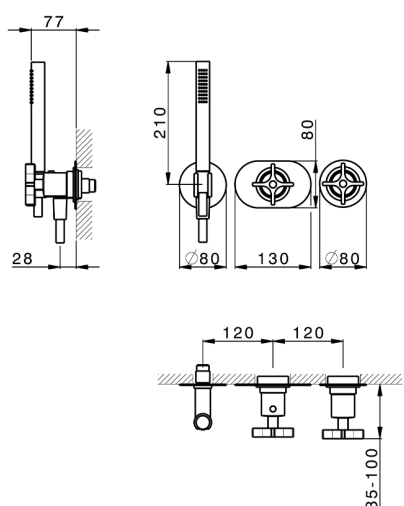

## Exposed part for con.thermo.shower valve, 2-outlet GRACE\_GS019641

MODEL **GS019641**

Exposed part for con.thermo.shower valve, 2-outlet, with 2 outlet deviator, 22,5 mm Brass One Spray handshower, 150 cm SUPREME smooth flexible hose, without concealed part - for item ZA019340

## Concealed thermostatic shower mixer, 2-outlets CONCEALED\_ZA019340

MODEL **ZA019340**

Concealed thermostatic shower mixer,  
2-outlets, without trim kit

AVAILABLE FINISHINGS

CHARACTERISTICS

Concealed **1**  
 Cartridge Spare Parts **24.04A.PP**  
**8x20 Plus P Thermostatic Valve**