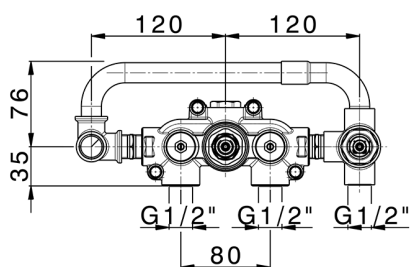

## Exposed part for con.thermo.shower valve, 2-outlet GRACE\_GS019641

MODEL **GS019641**

Exposed part for con.thermo.shower valve, 2-outlet, with 2 outlet deviator, 22,5 mm Brass One Spray handshower, 150 cm SUPREME smooth flexible hose, without concealed part - for item ZA019340

## Concealed thermostatic shower mixer, 2-outlets CONCEALED\_ZA019340

MODEL **ZA019340**

Concealed thermostatic shower mixer,  
2-outlets, without trim kit

AVAILABLE FINISHINGS

CHARACTERISTICS

Concealed **1**  
 Cartridge Spare Parts **24.04A.PP**  
**8x20 Plus P Thermostatic Valve**