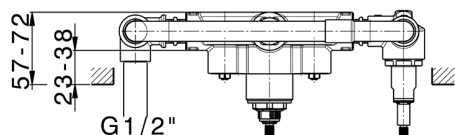

## Concealed thermostatic shower mixer, 2-outlets CONCEALED\_ZA019340

MODEL **ZA019340**

Concealed thermostatic shower mixer,  
2-outlets, without trim kit

AVAILABLE FINISHINGS

CHARACTERISTICS

Concealed **1**  
 Cartridge Spare Parts **24.04A.PP**  
**8x20 Plus P Thermostatic Valve**