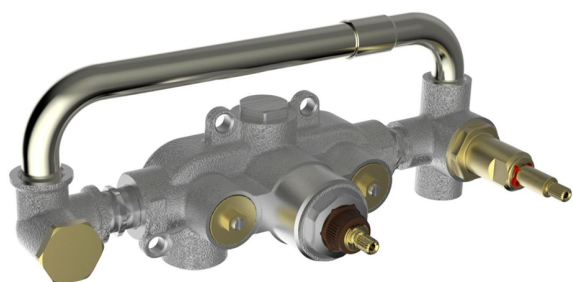

## Exposed part for con.thermo.shower valve, 2-outlet GRACE\_GS019641

MODEL **GS019641**

Exposed part for con.thermo.shower valve, 2-outlet, with 2 outlet deviator, 22,5 mm Brass One Spray handshower, 150 cm SUPREME smooth flexible hose, without concealed part - for item ZA019340

### Thermostatic

The Cisal thermostatic is your personal water manager, helping you to handle, control and save water and energy.

## Concealed thermostatic shower mixer, 2-outlets CONCEALED\_ZA019340

MODEL **ZA019340**

Concealed thermostatic shower mixer,  
2-outlets, without trim kit

AVAILABLE FINISHINGS

CHARACTERISTICS

Concealed **1**  
 Cartridge Spare Parts **24.04A.PP**  
**8x20 Plus P Thermostatic Valve**