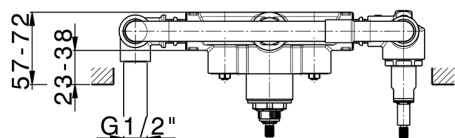

Exposed part for con.thermo.shower valve, 2-outlet GRACE_GS019641

MODEL **GS019641**

Exposed part for con.thermo.shower valve, 2-outlet, with 2 outlet deviator, 22,5 mm Brass One Spray handshower, 150 cm SUPREME smooth flexible hose, without concealed part - for item ZA019340

MODEL **ZA019340**

Concealed thermostatic shower mixer,
2-outlets, without trim kit

AVAILABLE FINISHINGS

CHARACTERISTICS

Concealed **1**
 Cartridge Spare Parts **24.04A.PP**
8x20 Plus P Thermostatic Valve