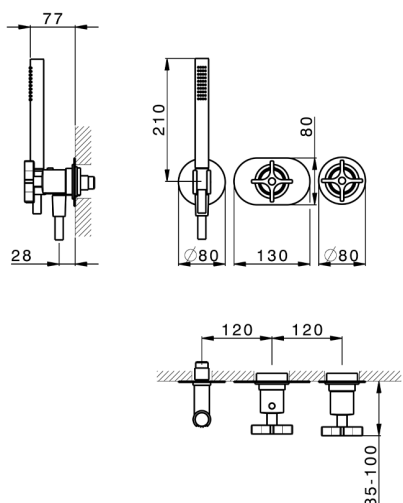

Exposed part for con.thermo.shower valve, 2-outlet GRACE_GS019641

MODEL **GS019641**

Exposed part for con.thermo.shower valve, 2-outlet, with 2 outlet deviator, 22,5 mm Brass One Spray handshower, 150 cm SUPREME smooth flexible hose, without concealed part - for item ZA019340

MODEL **ZA019340**

Concealed thermostatic shower mixer,
2-outlets, without trim kit

AVAILABLE FINISHINGS

CHARACTERISTICS

Concealed **1**
 Cartridge Spare Parts **24.04A.PP**
8x20 Plus P Thermostatic Valve