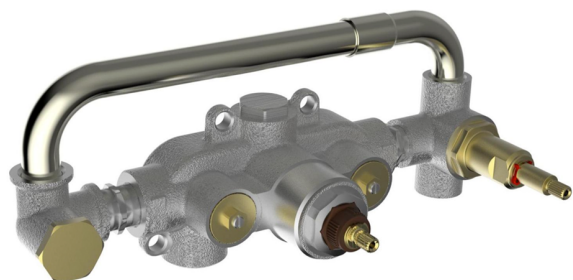

Exposed part for con.thermo.shower valve, 2-outlet GRACE_GS019641

MODEL **GS019641**

Exposed part for con.thermo.shower valve, 2-outlet, with 2 outlet deviator, 22,5 mm Brass One Spray handshower, 150 cm SUPREME smooth flexible hose, without concealed part - for item ZA019340

Installation **Concealed**

Required concealed parts **ZA019340**

Thermostatic

The Cisal thermostatic is your personal water manager, helping you to handle, control and save water and energy.

Concealed thermostatic shower mixer, 2-outlets CONCEALED_ZA019340

MODEL **ZA019340**

Concealed thermostatic shower mixer,
2-outlets, without trim kit

AVAILABLE FINISHINGS

CHARACTERISTICS

Concealed **1**
 Cartridge Spare Parts **24.04A.PP**
8x20 Plus P Thermostatic Valve