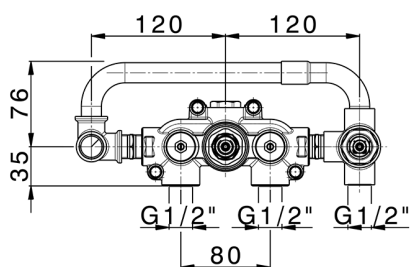

Exposed part for con.thermo.shower valve, 2-outlet GRACE_GS019641

MODEL **GS019641**

Exposed part for con.thermo.shower valve, 2-outlet, with 2 outlet deviator, 22,5 mm Brass One Spray handshower, 150 cm SUPREME smooth flexible hose, without concealed part - for item ZA019340

MODEL **ZA019340**

Concealed thermostatic shower mixer,
2-outlets, without trim kit

AVAILABLE FINISHINGS

CHARACTERISTICS

Concealed **1**
 Cartridge Spare Parts **24.04A.PP**
8x20 Plus P Thermostatic Valve