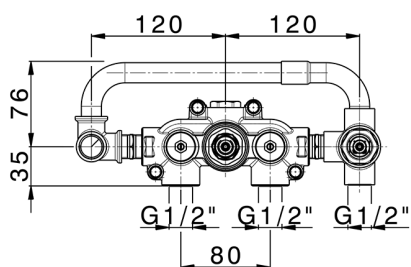

Exposed part for con.thermo.shower valve, 2-outlet GRACE_GS019641

MODEL **GS019641**

Exposed part for con.thermo.shower valve, 2-outlet, with 2 outlet deviator, 22,5 mm Brass One Spray handshower, 150 cm SUPREME smooth flexible hose, without concealed part - for item ZA019340

MODEL **ZA019340**

Concealed thermostatic shower mixer,
2-outlets, without trim kit

AVAILABLE FINISHINGS

 **04** 04 Without finishing

CHARACTERISTICS

Concealed **1**
Cartridge Spare Parts **24.04A.PP**

8x20 Plus P Thermostatic Valve