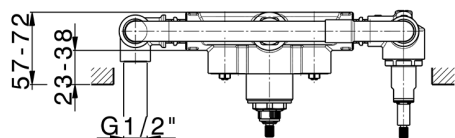

Exposed part for con.thermo.shower valve, 2-outlet GRACE_GS019641

MODEL **GS019641**

Exposed part for con.thermo.shower valve, 2-outlet, with 2 outlet deviator, 22,5 mm Brass One Spray handshower, 150 cm SUPREME smooth flexible hose, without concealed part - for item ZA019340

MODEL **ZA019340**

Concealed thermostatic shower mixer,
2-outlets, without trim kit

AVAILABLE FINISHINGS

 **04** 04 Without finishing

CHARACTERISTICS

Concealed **1**
Cartridge Spare Parts **24.04A.PP**

8x20 Plus P Thermostatic Valve