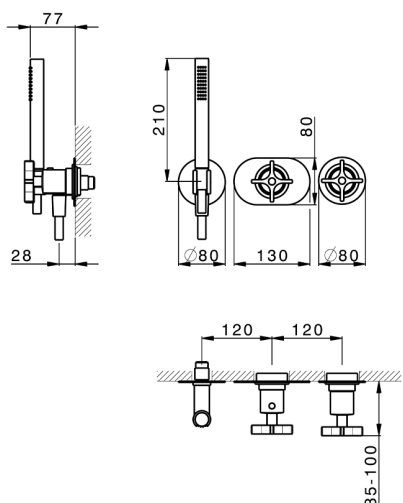

Exposed part for con.thermo.shower valve, 2-outlet GRACE_GS019641

MODEL **GS019641**

Exposed part for con.thermo.shower valve, 2-outlet, with 2 outlet deviator, 22,5 mm Brass One Spray handshower, 150 cm SUPREME smooth flexible hose, without concealed part - for item ZA019340

MODEL **ZA019340**

Concealed thermostatic shower mixer,
2-outlets, without trim kit

AVAILABLE FINISHINGS

 **04** 04 Without finishing

CHARACTERISTICS

Concealed **1**
Cartridge Spare Parts **24.04A.PP**

8x20 Plus P Thermostatic Valve