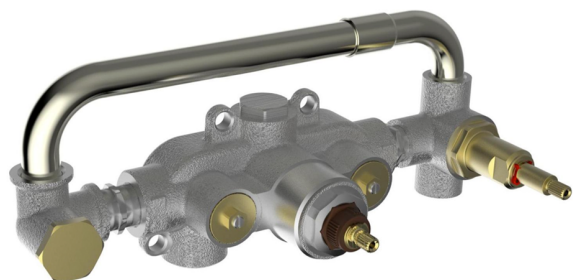

Exposed part for con.thermo.shower valve, 2-outlet GRACE_GS019641

MODEL **GS019641**

Exposed part for con.thermo.shower valve, 2-outlet, with 2 outlet deviator, 22,5 mm Brass One Spray handshower, 150 cm SUPREME smooth flexible hose, without concealed part - for item ZA019340

Installation **Concealed**

Required concealed parts **ZA019340**

Thermostatic

The Cisal thermostatic is your personal water manager, helping you to handle, control and save water and energy.

Concealed thermostatic shower mixer, 2-outlets CONCEALED_ZA019340

MODEL **ZA019340**

Concealed thermostatic shower mixer,
2-outlets, without trim kit

AVAILABLE FINISHINGS

 **04** 04 Without finishing

CHARACTERISTICS

Concealed **1**
Cartridge Spare Parts **24.04A.PP**

8x20 Plus P Thermostatic Valve

Thermostatic

The Cisal thermostatic is your personal water manager, helping you to handle, control and save water and energy.

2026-04-28