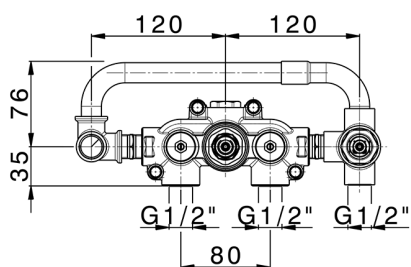

Exposed part for con.thermo.shower valve, 2-outlet GRACE_GS019641

MODEL **GS019641**

Exposed part for con.thermo.shower valve, 2-outlet, with 2 outlet deviasstop, 22,5 mm Brass One Spray handshower, 150 cm SUPREME smooth flexible hose, without concealed part - for item ZA019340

MODEL **ZA019340**

Concealed thermostatic shower mixer,
2-outlets, without trim kit

AVAILABLE FINISHINGS

 **04** 04 Without finishing

CHARACTERISTICS

Concealed **1**
Cartridge Spare Parts **24.04A.PP**

8x20 Plus P Thermostatic Valve