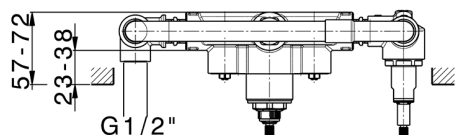

Exposed part for con.thermo.shower valve, 2-outlet GRACE_GS019641

MODEL **GS019641**

Exposed part for con.thermo.shower valve, 2-outlet, with 2 outlet deviasstop, 22,5 mm Brass One Spray handshower, 150 cm SUPREME smooth flexible hose, without concealed part - for item ZA019340

Installation **Concealed**

Required concealed parts **ZA019340**

Thermostatic

The Cisal thermostatic is your personal water manager, helping you to handle, control and save water and energy.

Concealed thermostatic shower mixer, 2-outlets CONCEALED_ZA019340

MODEL **ZA019340**

Concealed thermostatic shower mixer,
2-outlets, without trim kit

AVAILABLE FINISHINGS

 **04** 04 Without finishing

CHARACTERISTICS

Concealed **1**
Cartridge Spare Parts **24.04A.PP**

8x20 Plus P Thermostatic Valve