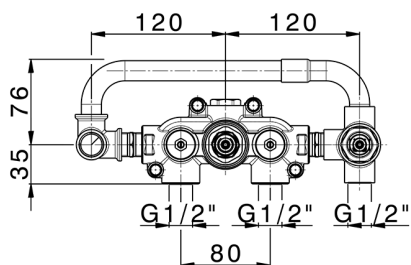

Exposed part for con.thermo.shower valve, 2-outlet GRACE_GS019641

MODEL **GS019641**

Exposed part for con.thermo.shower valve, 2-outlet, with 2 outlet deviator, 22,5 mm Brass One Spray handshower, 150 cm SUPREME smooth flexible hose, without concealed part - for item ZA019340

MODEL **ZA019340**

Concealed thermostatic shower mixer,
2-outlets, without trim kit

AVAILABLE FINISHINGS

 **04** 04 Without finishing

CHARACTERISTICS

Concealed **1**
Cartridge Spare Parts **24.04A.PP**

8x20 Plus P Thermostatic Valve