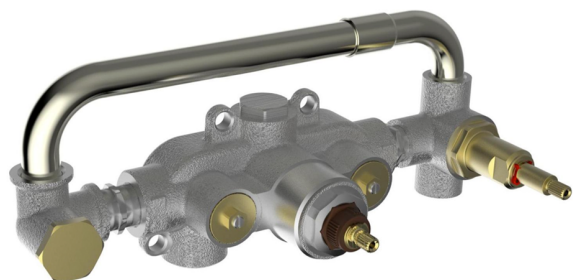

Exposed part for con.thermo.shower valve, 2-outlet GRACE_GS019641

MODEL **GS019641**

Exposed part for con.thermo.shower valve, 2-outlet, with 2 outlet deviasstop, 22,5 mm Brass One Spray handshower, 150 cm SUPREME smooth flexible hose, without concealed part - for item ZA019340

Installation **Concealed**

Required concealed parts **ZA019340**

Thermostatic

The Cisal thermostatic is your personal water manager, helping you to handle, control and save water and energy.

Concealed thermostatic shower mixer, 2-outlets CONCEALED_ZA019340

MODEL **ZA019340**

Concealed thermostatic shower mixer,
2-outlets, without trim kit

AVAILABLE FINISHINGS

 **04** 04 Without finishing

CHARACTERISTICS

Concealed **1**
Cartridge Spare Parts **24.04A.PP**

8x20 Plus P Thermostatic Valve

Thermostatic

The Cisal thermostatic is your personal water manager, helping you to handle, control and save water and energy.

2026-05-19