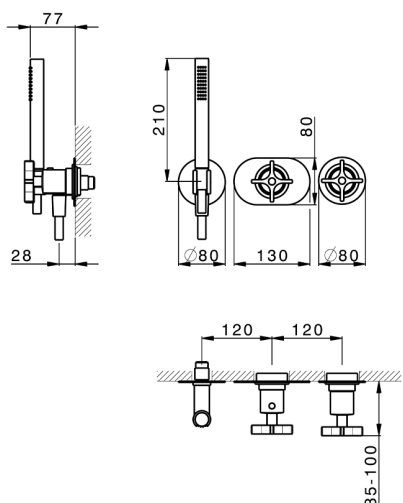

Exposed part for con.thermo.shower valve, 2-outlet GRACE_GS019641

MODEL **GS019641**

Exposed part for con.thermo.shower valve, 2-outlet, with 2 outlet deviasstop, 22,5 mm Brass One Spray handshower, 150 cm SUPREME smooth flexible hose, without concealed part - for item ZA019340

MODEL **ZA019340**

Concealed thermostatic shower mixer,
2-outlets, without trim kit

AVAILABLE FINISHINGS

 **04** 04 Without finishing

CHARACTERISTICS

Concealed **1**
Cartridge Spare Parts **24.04A.PP**

8x20 Plus P Thermostatic Valve