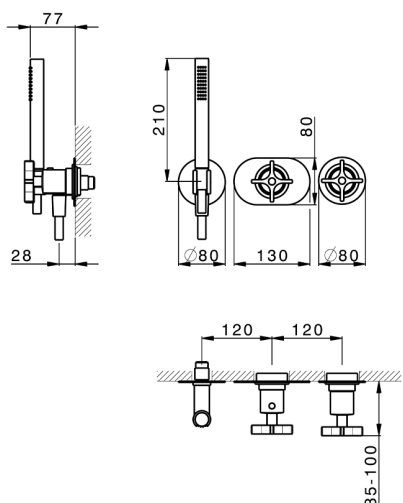

Exposed part for con.thermo.shower valve, 2-outlet GRACE_GS019641

MODEL **GS019641**

Exposed part for con.thermo.shower valve, 2-outlet, with 2 outlet deviasstop, 22,5 mm Brass One Spray handshower, 150 cm SUPREME smooth flexible hose, without concealed part - for item ZA019340

MODEL **ZA019340**

Concealed thermostatic shower mixer,
2-outlets, without trim kit

AVAILABLE FINISHINGS

 **04** 04 Without finishing

CHARACTERISTICS

Concealed **1**
 Cartridge Spare Parts **24.04A.PP**
8x20 Plus P Thermostatic Valve