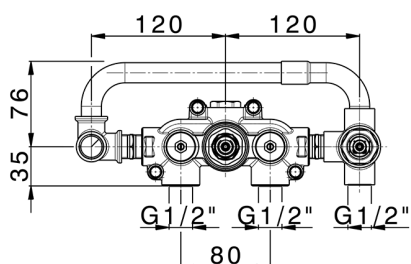

Exposed part for con.thermo.shower valve, 2-outlet GRACE_GS019641

MODEL **GS019641**

Exposed part for con.thermo.shower valve, 2-outlet, with 2 outlet deviasstop, 22,5 mm Brass One Spray handshower, 150 cm SUPREME smooth flexible hose, without concealed part - for item ZA019340

MODEL **ZA019340**

Concealed thermostatic shower mixer,
2-outlets, without trim kit

AVAILABLE FINISHINGS

 **04** 04 Without finishing

CHARACTERISTICS

Concealed **1**
 Cartridge Spare Parts **24.04A.PP**
8x20 Plus P Thermostatic Valve