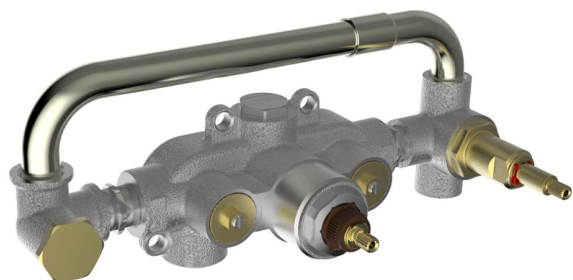

Exposed part for con.thermo.shower valve, 2-outlet GRACE_GS019641

MODEL **GS019641**

Exposed part for con.thermo.shower valve, 2-outlet, with 2 outlet deviator, 22,5 mm Brass One Spray handshower, 150 cm SUPREME smooth flexible hose, without concealed part - for item ZA019340

Installation **Concealed**

Required concealed parts **ZA019340**

Thermostatic

The Cisal thermostatic is your personal water manager, helping you to handle, control and save water and energy.

Concealed thermostatic shower mixer, 2-outlets CONCEALED_ZA019340

MODEL **ZA019340**

Concealed thermostatic shower mixer,
2-outlets, without trim kit

AVAILABLE FINISHINGS

CHARACTERISTICS

Concealed **1**
 Cartridge Spare Parts **24.04A.PP**
8x20 Plus P Thermostatic Valve

Thermostatic

The Cisal thermostatic is your personal water manager, helping you to handle, control and save water and energy.

2026-06-14