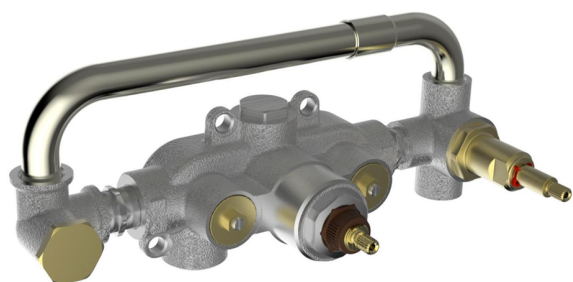

Exposed part for con.thermo.shower valve, 2-outlet GRACE_GS019641

MODEL **GS019641**

Exposed part for con.thermo.shower valve, 2-outlet, with 2 outlet deviasstop, 22,5 mm Brass One Spray handshower, 150 cm SUPREME smooth flexible hose, without concealed part - for item ZA019340

Installation **Concealed**

Required concealed parts **ZA019340**

Thermostatic

The Cisal thermostatic is your personal water manager, helping you to handle, control and save water and energy.

Concealed thermostatic shower mixer, 2-outlets CONCEALED_ZA019340

MODEL **ZA019340**

Concealed thermostatic shower mixer,
2-outlets, without trim kit

AVAILABLE FINISHINGS

 **04** 04 Without finishing

CHARACTERISTICS

Concealed **1**
 Cartridge Spare Parts **24.04A.PP**
8x20 Plus P Thermostatic Valve

Thermostatic

The Cisal thermostatic is your personal water manager, helping you to handle, control and save water and energy.

2026-05-19