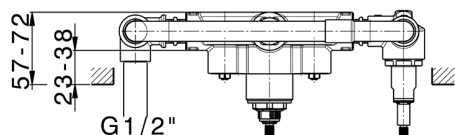

Exposed part for con.thermo.shower valve, 2-outlet GRACE_GS019641

MODEL **GS019641**

Exposed part for con.thermo.shower valve, 2-outlet, with 2 outlet deviasstop, 22,5 mm Brass One Spray handshower, 150 cm SUPREME smooth flexible hose, without concealed part - for item ZA019340

Installation **Concealed**

Required concealed parts **ZA019340**

Thermostatic

The Cisal thermostatic is your personal water manager, helping you to handle, control and save water and energy.

Concealed thermostatic shower mixer, 2-outlets CONCEALED_ZA019340

MODEL **ZA019340**

Concealed thermostatic shower mixer,
2-outlets, without trim kit

AVAILABLE FINISHINGS

 **04** 04 Without finishing

CHARACTERISTICS

Concealed **1**
 Cartridge Spare Parts **24.04A.PP**
8x20 Plus P Thermostatic Valve