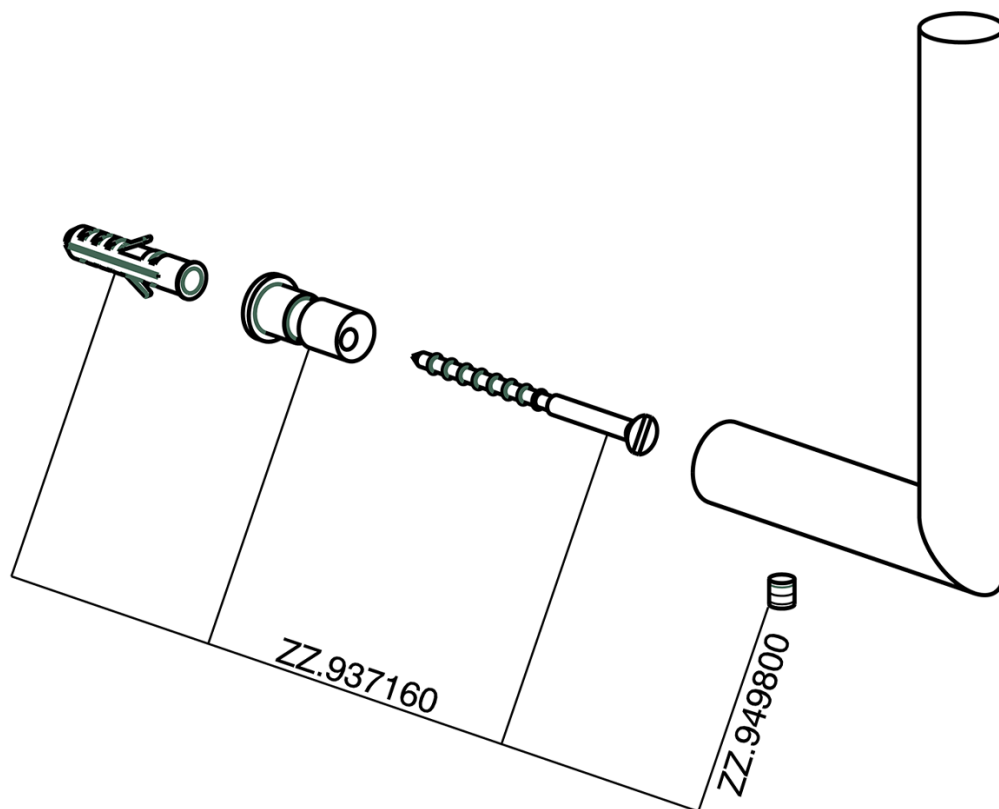

Toilet paper holder reserve BATHROOM ACCESSORIES_SY090410

MODEL **SY090410**

Toilet paper holder reserve

AVAILABLE FINISHINGS

- 
21 21 Chrome
- 
2B 2B Polished Nickel
- 
2F 2F Brushed Nickel
- 
2P 2P Rose Gold
- 
2Q 2Q Black Titanium
- 
40 40 Matt Black
- 
4Q 4Q Matt White

CHARACTERISTICS

Toilet paper holder reserve BATHROOM ACCESSORIES_SY090410

SY090410

<https://en.cisal.it/toilet-paper-holder-reserve-bathroom-accessories-sy090410>

2026-01-09