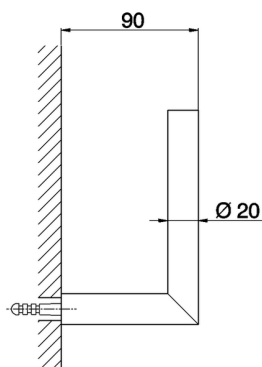

Toilet paper holder reserve BATHROOM ACCESSORIES_SY090410

MODEL **SY090410**

Toilet paper holder reserve

AVAILABLE FINISHINGS

- 
21 21 Chrome
- 
2B 2B Polished Nickel
- 
2F 2F Brushed Nickel
- 
2P 2P Rose Gold
- 
2Q 2Q Black Titanium
- 
40 40 Matt Black
- 
4Q 4Q Matt White

CHARACTERISTICS

Toilet paper holder reserve BATHROOM ACCESSORIES_SY090410

SY090410

<https://en.cisal.it/toilet-paper-holder-reserve-bathroom-accessories-sy090410>

2026-01-09