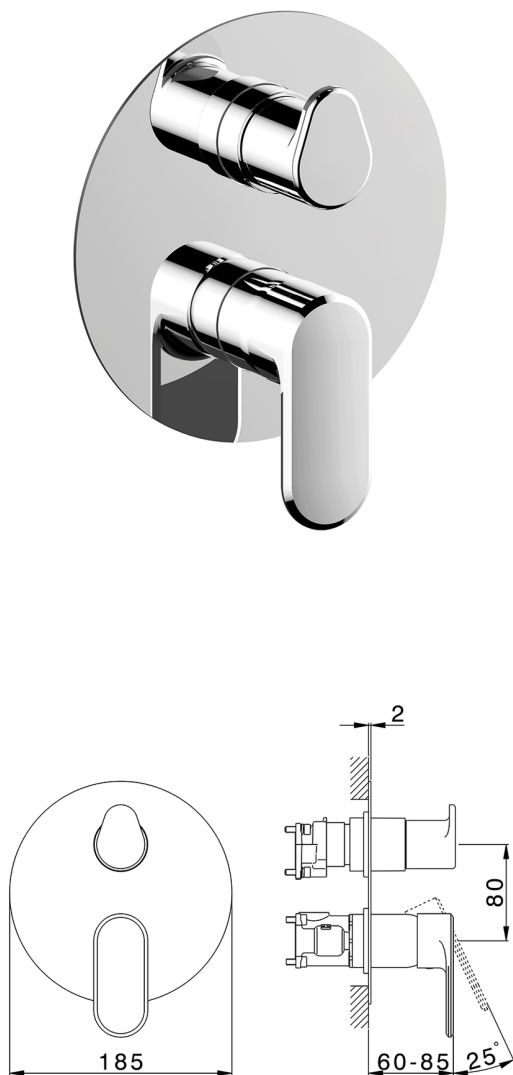

Exposed part for Single Lever One Box Valve LINEAVIVA_LV0BM030

MODEL **LV0BM030**

Exposed part for Single Lever One Box Valve, with 2-3 outlet diverter, Minimum depth of installation: 67 mm, without concealed part, for items ZA00B030-ZA00B031

AVAILABLE FINISHINGS

- **21** 21 Chrome
- **2B** 2B Polished Nickel
- **2F** 2F Brushed Nickel
- **40** 40 Matt Black
- **4Q** 4Q Matt White

CHARACTERISTICS

Cartridge Spare Parts **ZZ97179000**

35 mm Cartridge

Installation **Concealed**

Required concealed parts **ZA00B031**

ZA00B030