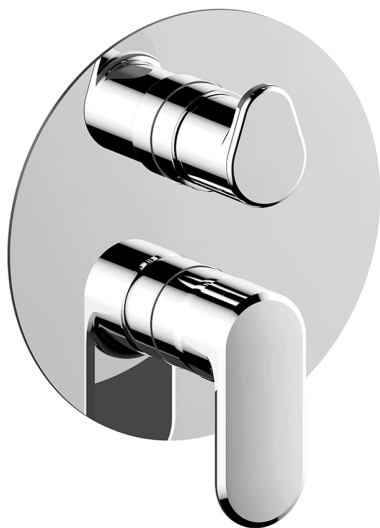

## Exposed part for Single Lever One Box Valve LINEAVIVA\_LV0BM030

MODEL **LV0BM030**

Exposed part for Single Lever One Box Valve, with 2-3 outlet diverter, Minimum depth of installation: 67 mm, without concealed part, for items ZA00B030-ZA00B031

### CHARACTERISTICS

Cartridge Spare Parts **ZZ97179000**

**35 mm Cartridge**

Installation **Concealed**

Required concealed parts **ZA00B031**

**ZA00B030**

## Exposed part for Single Lever One Box Valve LINEAVIVA\_LV0BM030

LV0BM030

<https://en.cisal.it/exposed-part-for-single-lever-one-box-valve-lineaviva-lv0bm030>

## One Box Universal Concealed Part ONE BOX\_ZA00B031

MODEL **ZA00B031**

One Box Universal Concealed Part, for 1, 2 or 3 outlet thermostatic or single lever, without trim kit, with noise reducers, with sealing gasket