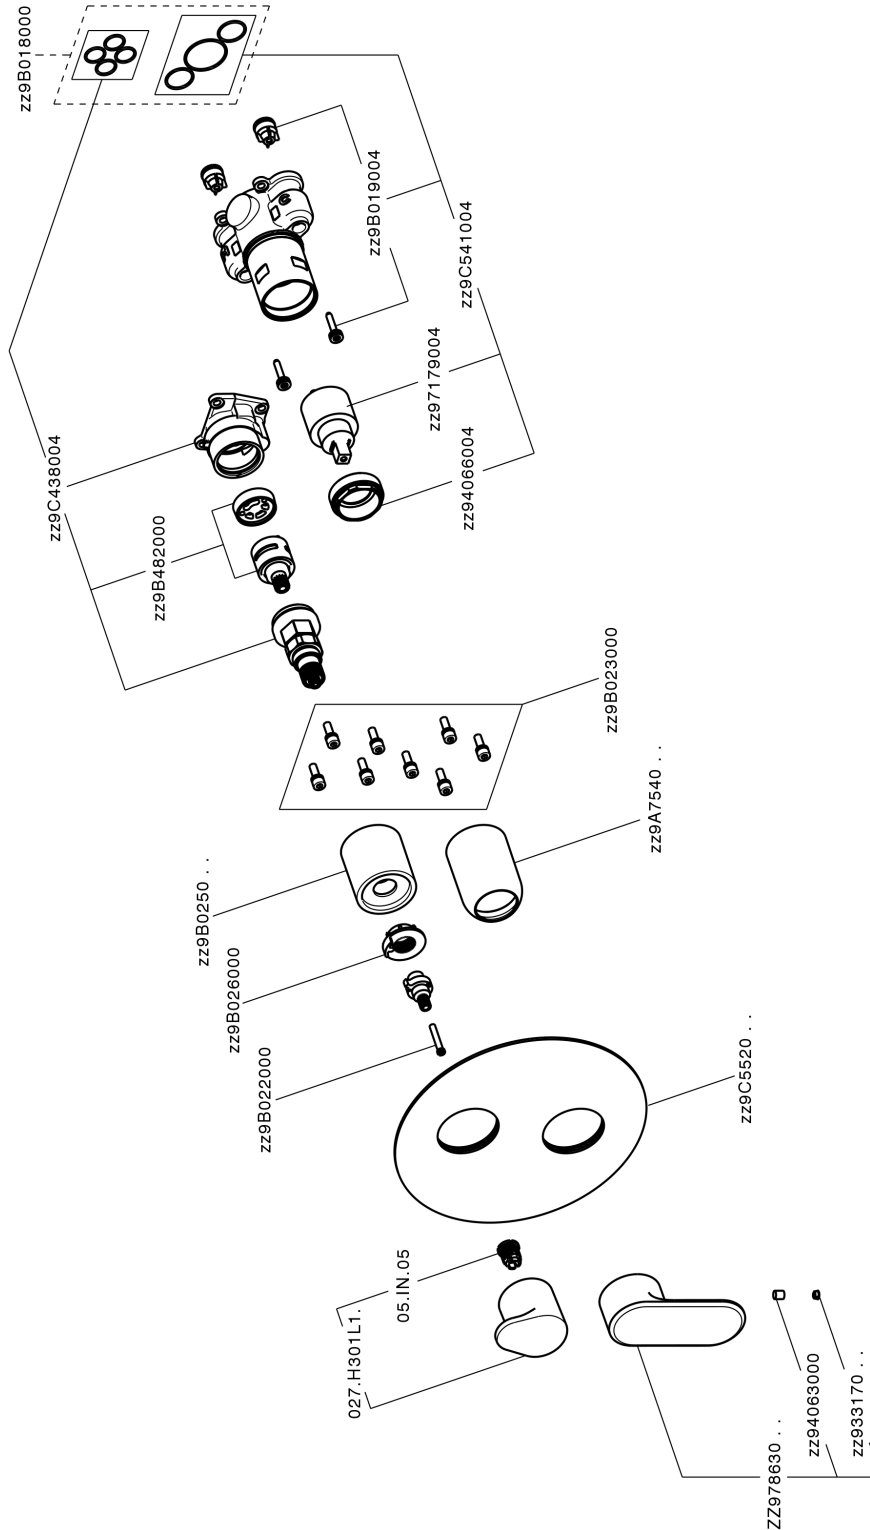

Exposed part for Single Lever One Box Valve LINEAVIVA_LV0BM030

MODEL **LV0BM030**

Exposed part for Single Lever One Box Valve, with 2-3 outlet diverter, Minimum depth of installation: 67 mm, without concealed part, for items ZA00B030-ZA00B031

AVAILABLE FINISHINGS

-  **21** 21 Chrome
-  **2B** 2B Polished Nickel
-  **2F** 2F Brushed Nickel
-  **40** 40 Matt Black
-  **4Q** 4Q Matt White

CHARACTERISTICS

Cartridge Spare Parts **ZZ97179000**
35 mm Cartridge
 Installation **Concealed**
 Required concealed parts **ZA00B031**
ZA00B030

Exposed part for Single Lever One Box Valve LINEAVIVA_LV0BM030

LV0BM030

<https://en.cisal.it/exposed-part-for-single-lever-one-box-valve-lineaviva-lv0bm030>

One Box Universal Concealed Part ONE BOX_ZA00B031

MODEL **ZA00B031**

One Box Universal Concealed Part, for 1, 2 or 3 outlet thermostatic or single lever, without trim kit, with noise reducers, with sealing gasket

AVAILABLE FINISHINGS

 **04** 04 Without finishing