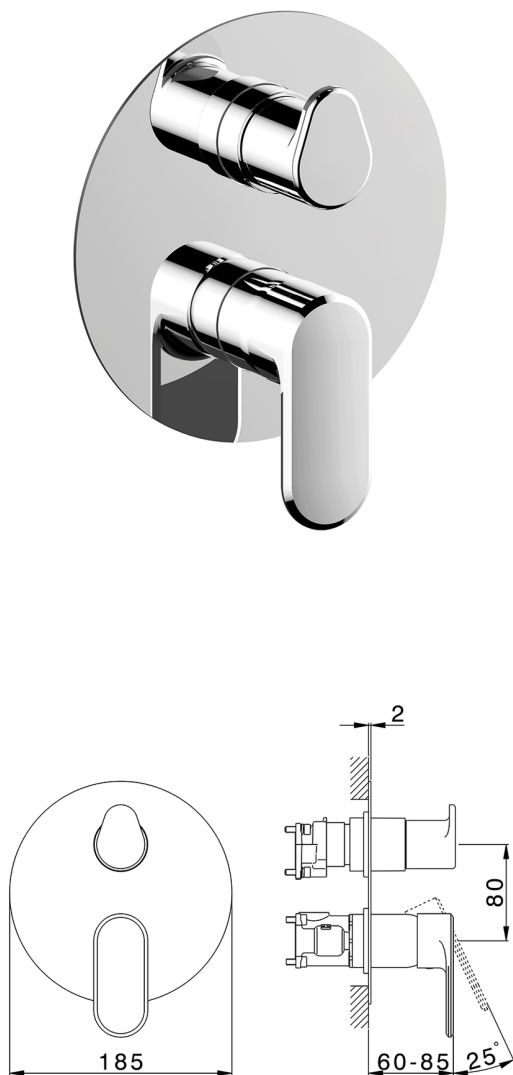

Exposed part for Single Lever One Box Valve LINEAVIVA_LV0BM030

MODEL **LV0BM030**

Exposed part for Single Lever One Box Valve, with 2-3 outlet diverter, Minimum depth of installation: 67 mm, without concealed part, for items ZA00B030-ZA00B031

AVAILABLE FINISHINGS

-  **21** 21 Chrome
-  **2B** 2B Polished Nickel
-  **2F** 2F Brushed Nickel
-  **40** 40 Matt Black
-  **4Q** 4Q Matt White

CHARACTERISTICS

Cartridge Spare Parts **ZZ97179000**
35 mm Cartridge
 Installation **Concealed**
 Required concealed parts **ZA00B031**
ZA00B030

Exposed part for Single Lever One Box Valve LINEAVIVA_LV0BM030

LV0BM030

<https://en.cisal.it/exposed-part-for-single-lever-one-box-valve-lineaviva-lv0bm030>

One Box Universal Concealed Part ONE BOX_ZA00B031

MODEL **ZA00B031**

One Box Universal Concealed Part, for 1, 2 or 3 outlet thermostatic or single lever, without trim kit, with noise reducers, with sealing gasket

AVAILABLE FINISHINGS

 **04** 04 Without finishing