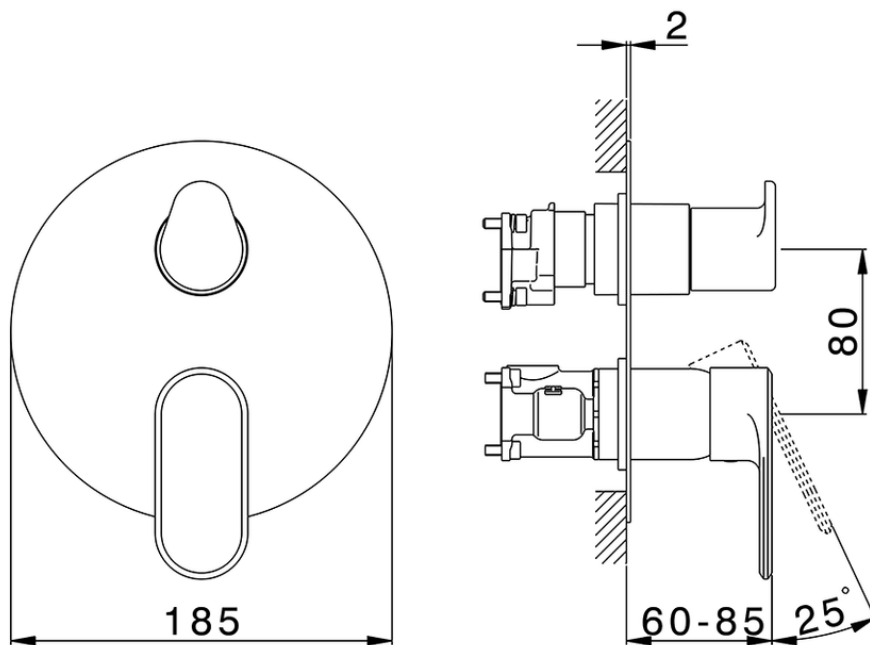

Exposed part for Single Lever One Box Valve LINEAVIVA_LV0BM030

LV0BM030

<https://en.cisal.it/exposed-part-for-single-lever-one-box-valve-lineaviva-lv0bm030>

ZA00B031

<https://en.cisal.it/one-box-universal-concealed-part-one-box-za00b031>