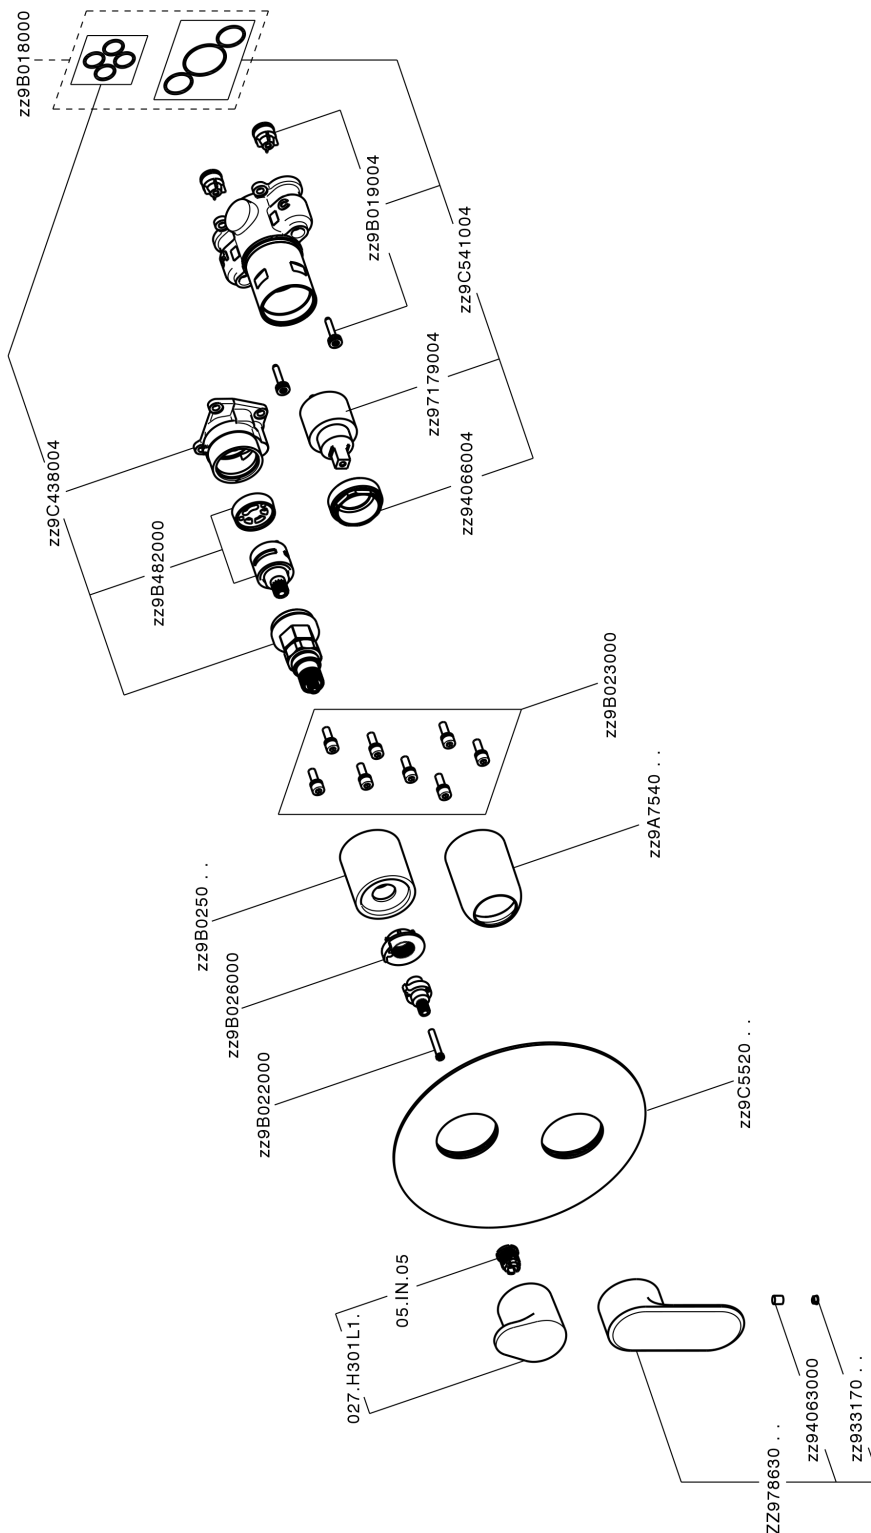

Exposed part for Single Lever One Box Valve LINEAVIVA_LV0BM030

MODEL **LV0BM030**

Exposed part for Single Lever One Box Valve, with 2-3 outlet diverter, Minimum depth of installation: 67 mm, without concealed part, for items ZA00B030-ZA00B031

AVAILABLE FINISHINGS

-  **21** 21 Chrome
-  **2B** 2B Polished Nickel
-  **2F** 2F Brushed Nickel
-  **40** 40 Matt Black
-  **4Q** 4Q Matt White

CHARACTERISTICS

Cartridge Spare Parts **ZZ97179000**

35 mm Cartridge

Installation **Concealed**

Required concealed parts **ZA00B031**

ZA00B030

Exposed part for Single Lever One Box Valve LINEAVIVA_LV0BM030

LV0BM030

<https://en.cisal.it/exposed-part-for-single-lever-one-box-valve-lineaviva-lv0bm030>

One Box Universal Concealed Part ONE BOX_ZA00B031

MODEL **ZA00B031**

One Box Universal Concealed Part, for 1, 2 or 3 outlet thermostatic or single lever, without trim kit, with noise reducers, with sealing gasket