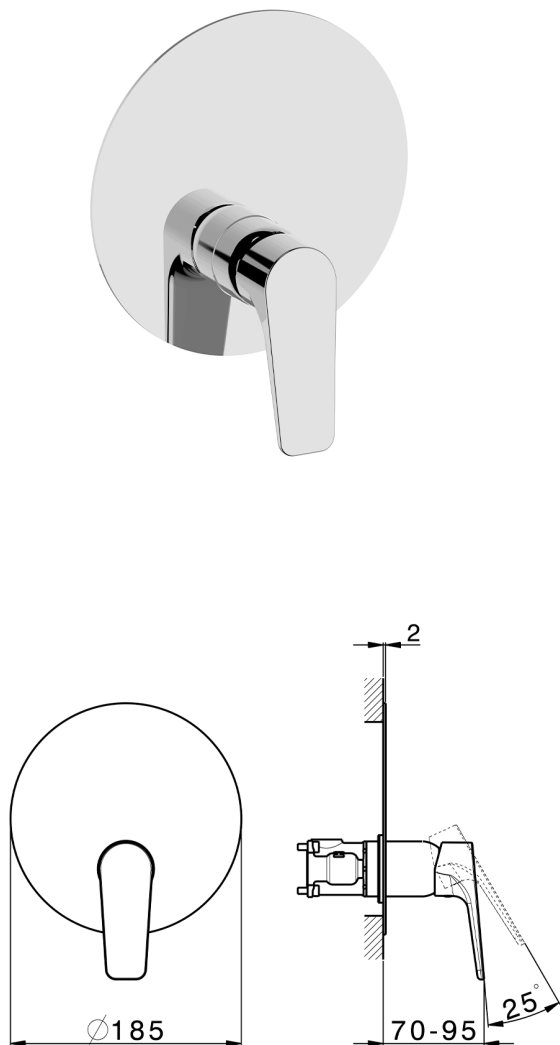

Exposed part for Single Lever One Box Valve ONE BOX_RK0BM010

MODEL **RK0BM010**

Exposed part for Single Lever One Box Valve, 1 Outlet, Minimum depth of installation: 67 mm, without concealed part, for items ZA00B030-ZA00B031

AVAILABLE FINISHINGS

-  **21** 21 Chrome
-  **2F** 2F Brushed Nickel
-  **40** 40 Matt Black

CHARACTERISTICS

Cartridge Spare Parts **ZZ97179000**

35 mm Cartridge

Exposed part for Single Lever One Box Valve ONE BOX_RK0BM010

RK0BM010

<https://en.cisal.it/exposed-part-for-single-lever-one-box-valve-one-box-rk0bm010>

2025-01-04