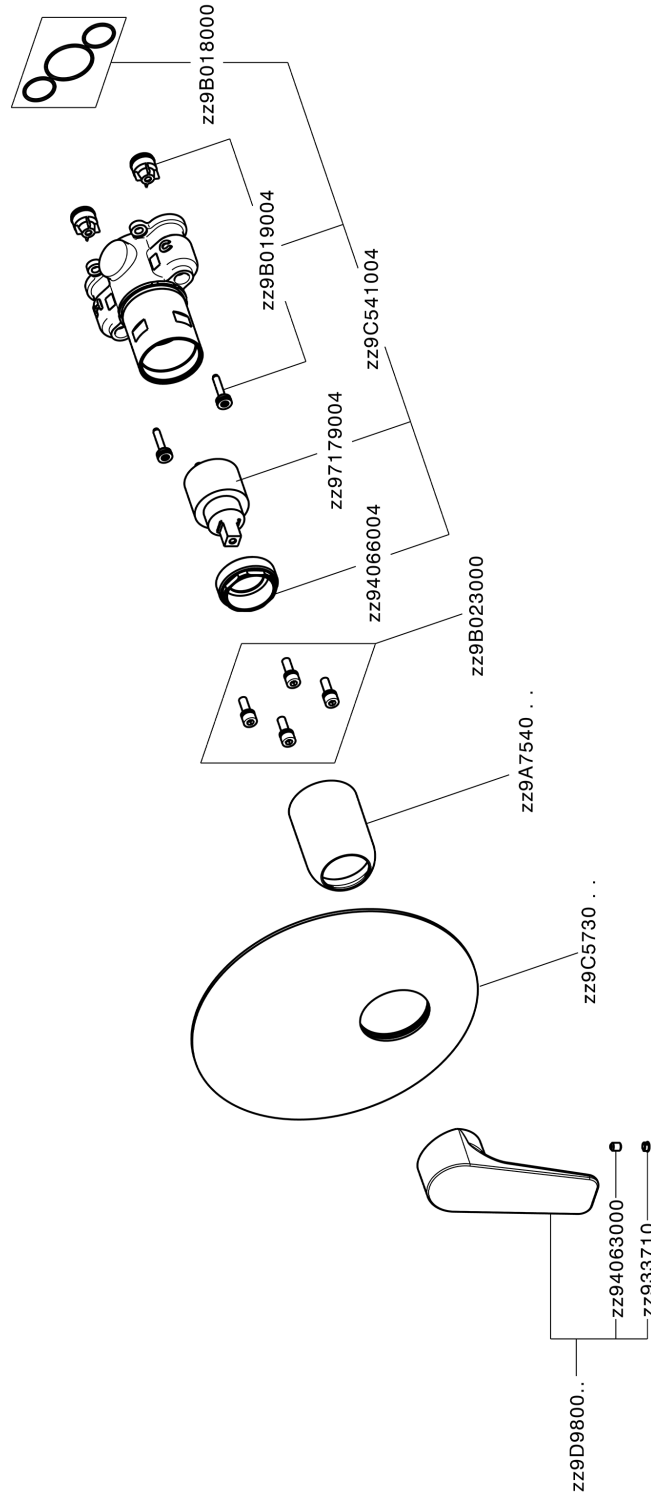

Exposed part for Single Lever One Box Valve ONE BOX_RK0BM010

MODEL **RK0BM010**

Exposed part for Single Lever One Box Valve, 1 Outlet, Minimum depth of installation: 67 mm, without concealed part, for items ZA00B030-ZA00B031

AVAILABLE FINISHINGS

-  **21** 21 Chrome
-  **2F** 2F Brushed Nickel
-  **40** 40 Matt Black

CHARACTERISTICS

Cartridge Spare Parts **ZZ97179000**

35 mm Cartridge

Exposed part for Single Lever One Box Valve ONE BOX_RK0BM010

RK0BM010

<https://en.cisal.it/exposed-part-for-single-lever-one-box-valve-one-box-rk0bm010>

2025-01-04