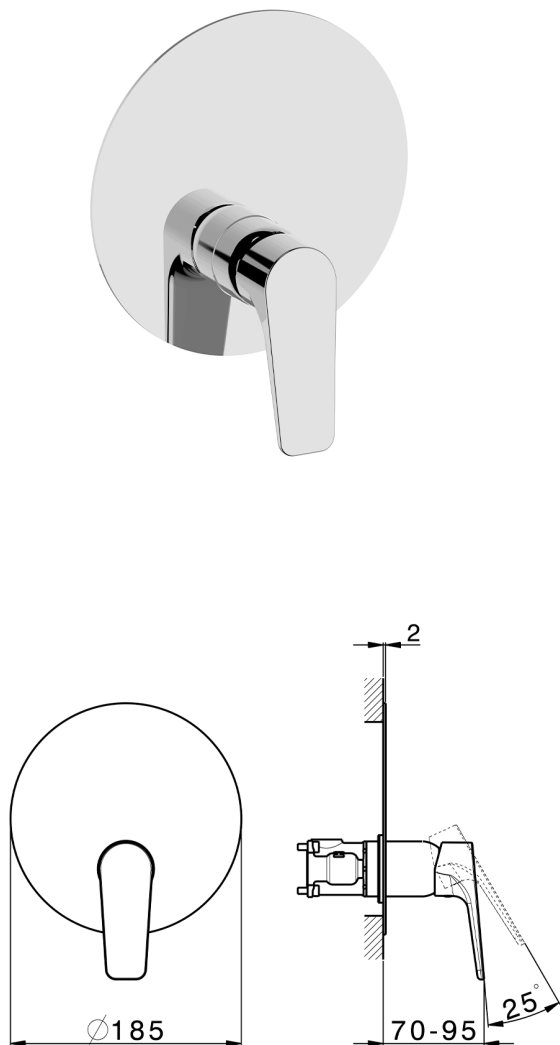

## Exposed part for Single Lever One Box Valve ONE BOX\_RK0BM010

MODEL **RK0BM010**

Exposed part for Single Lever One Box Valve, 1 Outlet, Minimum depth of installation: 67 mm, without concealed part, for items ZA00B030-ZA00B031

### CHARACTERISTICS

Cartridge Spare Parts **ZZ97179000**

**35 mm Cartridge**