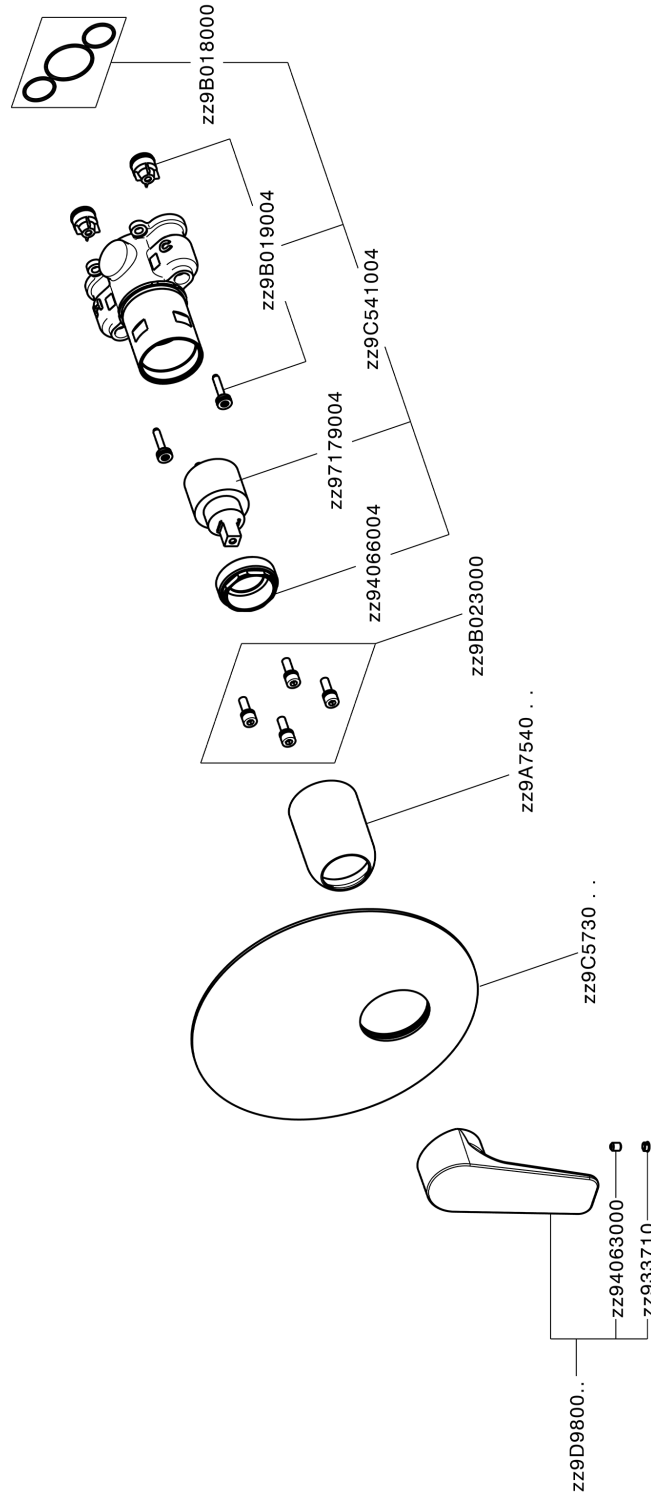

## Exposed part for Single Lever One Box Valve ONE BOX\_RK0BM010

MODEL **RK0BM010**

Exposed part for Single Lever One Box Valve, 1 Outlet, Minimum depth of installation: 67 mm, without concealed part, for items ZA00B030-ZA00B031

### AVAILABLE FINISHINGS

-  **21** 21 Chrome
-  **2F** 2F Brushed Nickel
-  **40** 40 Matt Black

### CHARACTERISTICS

Cartridge Spare Parts **ZZ97179000**

**35 mm Cartridge**

## Exposed part for Single Lever One Box Valve ONE BOX\_RK0BM010

RK0BM010

<https://en.cisal.it/exposed-part-for-single-lever-one-box-valve-one-box-rk0bm010>

2025-01-06