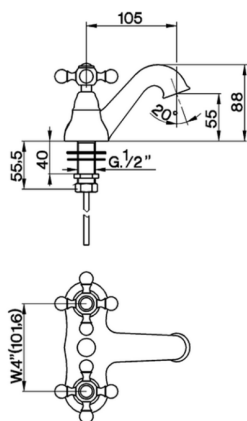

Washbasin monoblock mixer 4 ARCANA CERAMIC_AC000950

MODEL **AC000950**

Washbasin monoblock mixer 4", without automatic pop-up waste

AVAILABLE FINISHINGS

CHARACTERISTICS