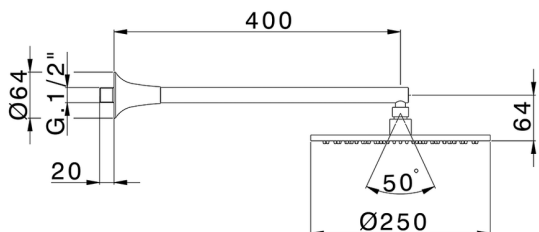

Shower arm with showerhead VITA_VI013191

MODEL **VI013191**

Shower arm with showerhead, 250 mm round showerhead 8 mm thick BRASS, 400 mm shower arm

AVAILABLE FINISHINGS

- **21** 21 Chrome
- **2Q** 2Q Black Titanium
- **40** 40 Matt Black
- **4Q** 4Q Matt White

CHARACTERISTICS

2024-11-23