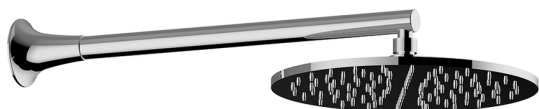

Shower arm with showerhead VITA_VI013191

MODEL **VI013191**

Shower arm with showerhead, 250 mm round showerhead 8 mm thick BRASS, 400 mm shower arm

AVAILABLE FINISHINGS

- **21** 21 Chrome
- **2Q** 2Q Black Titanium
- **40** 40 Matt Black
- **4Q** 4Q Matt White

CHARACTERISTICS

2024-11-23