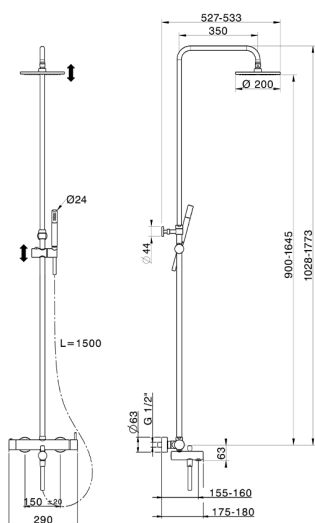

3-functions single lever bath set SLIM_SM004120

MODEL **SM004120**

3-functions single lever bath set, 2 outlet devia stop cartridge, adjustable riser column, sliding handshower bracket, Brass minimalistic one spray handshower, 200 mm round showerhead 8 mm thick BRASS, 150 cm smooth SUPREME Flexible Hose

AVAILABLE FINISHINGS

CHARACTERISTICS

Cartridge Spare Parts **ZZ95409000**

35 mm Cartridge

EcoStop

EcoStop feature limits water flow to approximately 50% of maximum output with one point of resistance on setting. Push slightly past the middle stop only when full water output is required. This will save water up to 50%.

DeviaStop

The Cisal Devia Stop technology allows to adjust the water flow and to direct it to the selected output point (overhead soaker, hand shower, etc).

2025-01-04