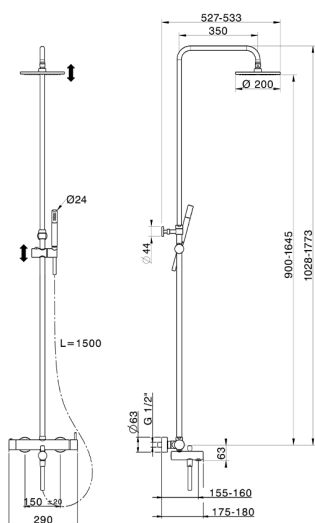

3-functions single lever bath set SLIM_SM004120

MODEL **SM004120**

3-functions single lever bath set, 2 outlet devia stop cartridge, adjustable riser column, sliding handshower bracket, Brass minimalistic one spray handshower, 200 mm round showerhead 8 mm thick BRASS, 150 cm smooth SUPREME Flexible Hose

AVAILABLE FINISHINGS

CHARACTERISTICS

Cartridge Spare Parts **ZZ95409000**

35 mm Cartridge

EcoStop

EcoStop feature limits water flow to approximately 50% of maximum output with one point of resistance on setting. Push slightly past the middle stop only when full water output is required. This will save water up to 50%.

DeviaStop

The Cisal Devia Stop technology allows to adjust the water flow and to direct it to the selected output point (overhead soaker, hand shower, etc).

2025-01-06