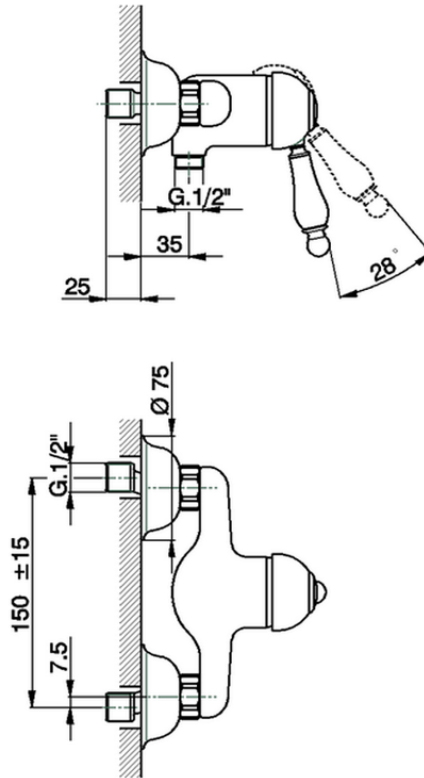

## Single lever shower mixer ARCANA EMPRESS\_EM000441

EM000441

<https://en.cisal.it/single-lever-shower-mixer-arcana-empress-em000441>

2026-04-04