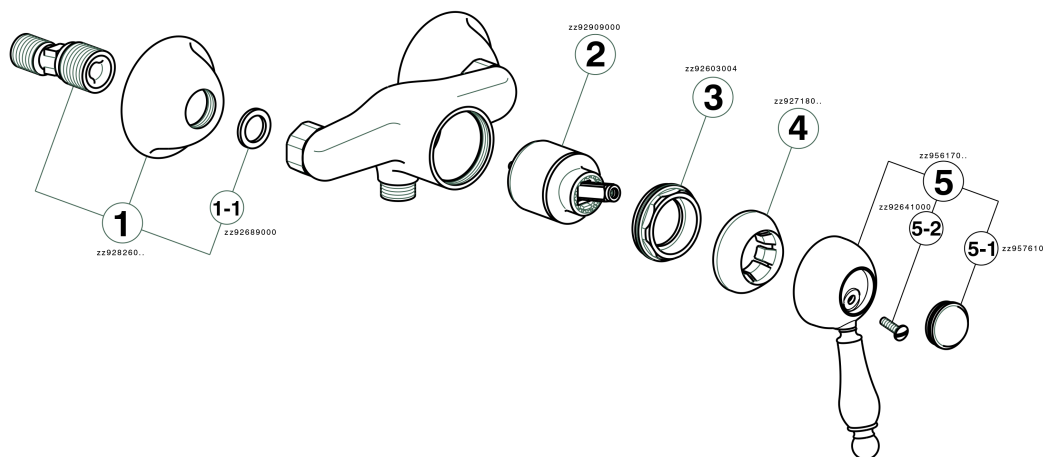

Single lever shower mixer ARCANA EMPRESS_EM000441

MODEL **EM000441**

Single lever shower mixer, without shower set, 1/2" M flexible connection

AVAILABLE FINISHINGS

-  **21** 21 Chrome
-  **24** 24 Gold
-  **26** 26 Old Copper
-  **27** 27 Old Bronze
-  **2A** 2A Satin Brushed Nickel
-  **74** 74 Chrome/Gold

CHARACTERISTICS

Cartridge Spare Parts **ZZ92909000**

43 mm Cartridge

Single lever shower mixer ARCANA EMPRESS_EM000441

EM000441

<https://en.cisal.it/single-lever-shower-mixer-arcana-empress-em000441>

2026-06-25