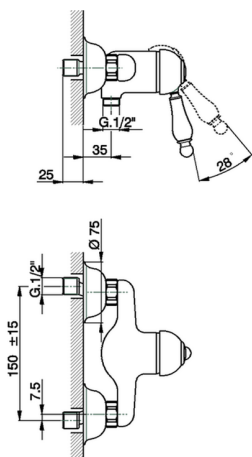

Single lever shower mixer ARCANA EMPRESS_EM000441

MODEL **EM000441**

Single lever shower mixer, without shower set, 1/2" M flexible connection

AVAILABLE FINISHINGS

-  **21** 21 Chrome
-  **24** 24 Gold
-  **26** 26 Old Copper
-  **27** 27 Old Bronze
-  **2A** 2A Satin Brushed Nickel
-  **74** 74 Chrome/Gold

CHARACTERISTICS

Cartridge Spare Parts **ZZ92909000**

43 mm Cartridge

Single lever shower mixer ARCANA EMPRESS_EM000441

EM000441

<https://en.cisal.it/single-lever-shower-mixer-arcana-empress-em000441>

2026-06-25