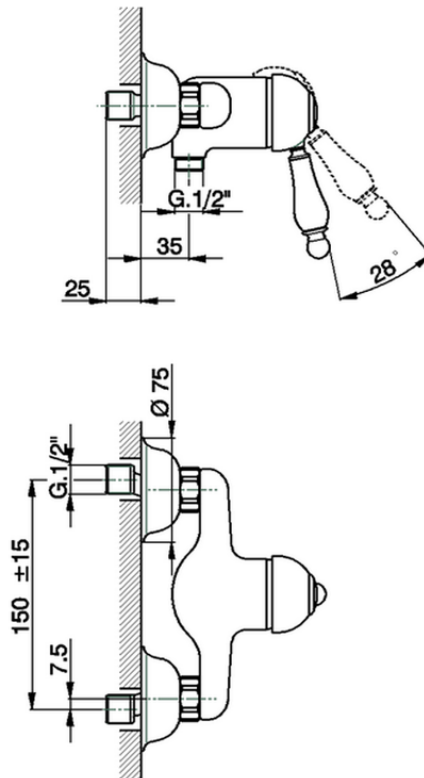

Single lever shower mixer ARCANA EMPRESS_EM000441

EM000441

<https://en.cisal.it/single-lever-shower-mixer-arcana-empress-em000441>

2026-06-05