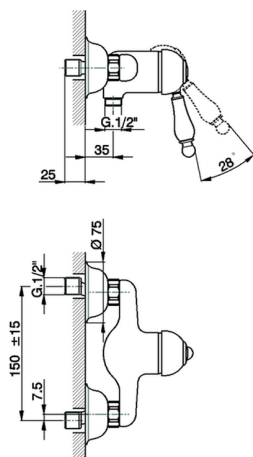

Single lever shower mixer ARCANA EMPRESS_EM000441

MODEL **EM000441**

Single lever shower mixer, without shower set, 1/2" M flexible connection

AVAILABLE FINISHINGS

-  **21** 21 Chrome
-  **24** 24 Gold
-  **26** 26 Old Copper
-  **27** 27 Old Bronze
-  **2A** 2A Satin Brushed Nickel
-  **74** 74 Chrome/Gold

CHARACTERISTICS

Cartridge Spare Parts **ZZ92909000**

43 mm Cartridge

Single lever shower mixer ARCANA EMPRESS_EM000441

EM000441

<https://en.cisal.it/single-lever-shower-mixer-arcana-empress-em000441>

2026-05-15