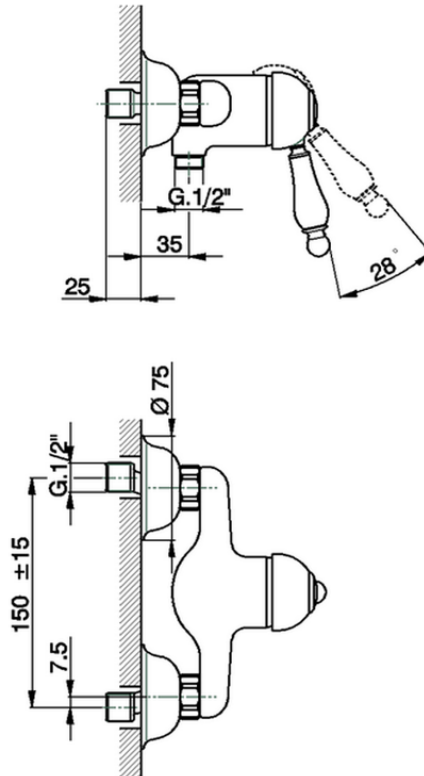

Single lever shower mixer ARCANA EMPRESS_EM000441

EM000441

<https://en.cisal.it/single-lever-shower-mixer-arcana-empress-em000441>

2026-04-26