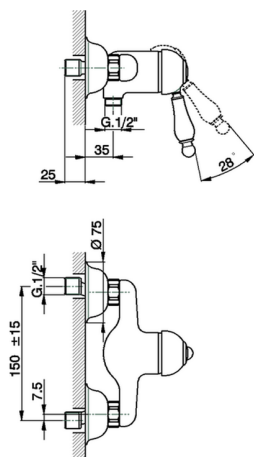

Single lever shower mixer ARCANA EMPRESS_EM000441

MODEL **EM000441**

Single lever shower mixer, without shower set, 1/2" M flexible connection

AVAILABLE FINISHINGS

-  **21** 21 Chrome
-  **24** 24 Gold
-  **26** 26 Old Copper
-  **27** 27 Old Bronze
-  **2A** 2A Satin Brushed Nickel
-  **74** 74 Chrome/Gold

CHARACTERISTICS

Cartridge Spare Parts **ZZ92909000**

43 mm Cartridge

Single lever shower mixer ARCANA EMPRESS_EM000441

EM000441

<https://en.cisal.it/single-lever-shower-mixer-arcana-empress-em000441>

2026-04-24