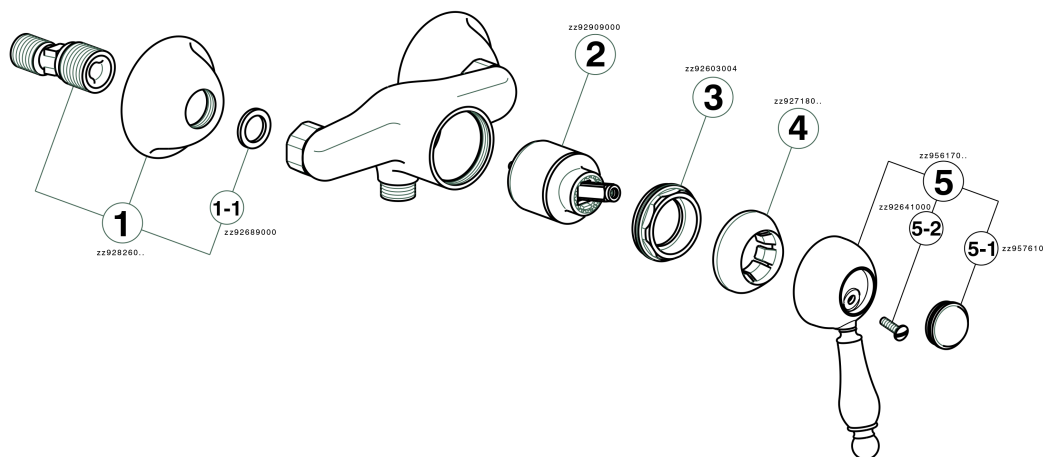

Single lever shower mixer ARCANA EMPRESS_EM000441

EM000441

<https://en.cisal.it/single-lever-shower-mixer-arcana-empress-em000441>

2026-06-05