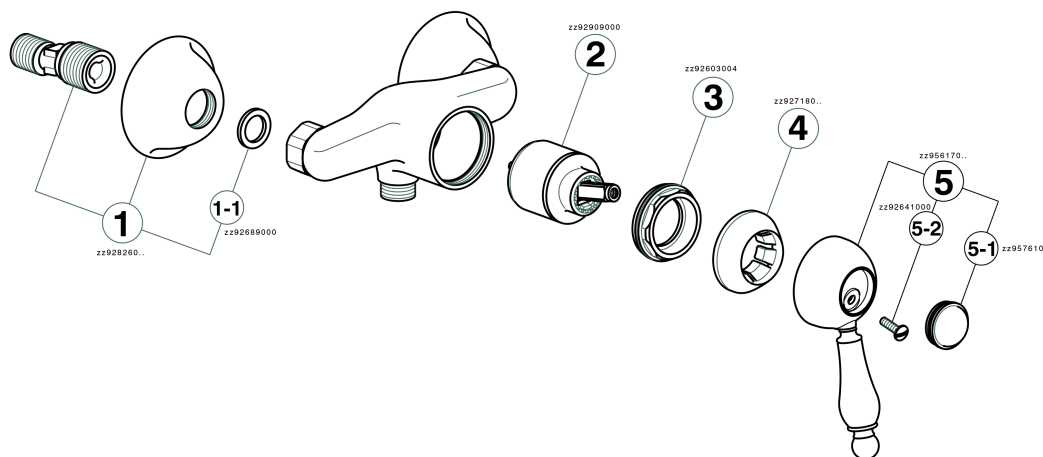

## Single lever shower mixer ARCANA EMPRESS\_EM000441

EM000441

<https://en.cisal.it/single-lever-shower-mixer-arcana-empress-em000441>

2026-04-04