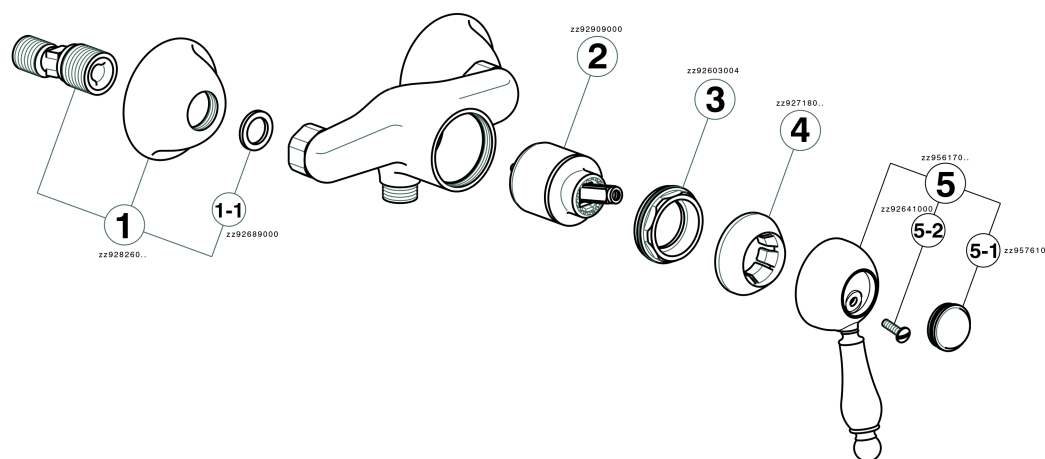

Single lever shower mixer ARCANA EMPRESS_EM000441

MODEL **EM000441**

Single lever shower mixer, without shower set, 1/2" M flexible connection

AVAILABLE FINISHINGS

-  **21** 21 Chrome
-  **24** 24 Gold
-  **26** 26 Old Copper
-  **27** 27 Old Bronze
-  **2A** 2A Satin Brushed Nickel
-  **74** 74 Chrome/Gold

CHARACTERISTICS

Cartridge Spare Parts **ZZ92909000**

43 mm Cartridge

Single lever shower mixer ARCANA EMPRESS_EM000441

EM000441

<https://en.cisal.it/single-lever-shower-mixer-arcana-empress-em000441>

2026-06-05