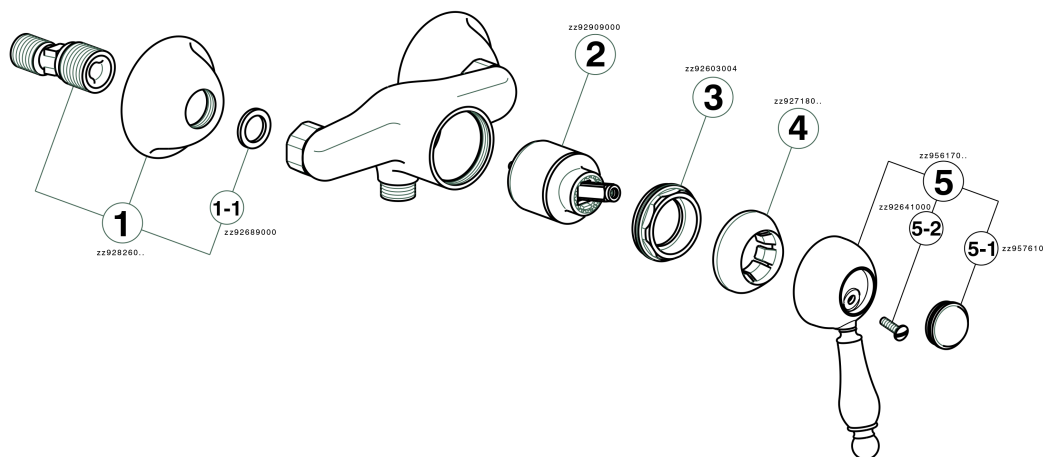

Single lever shower mixer ARCANA EMPRESS_EM000441

MODEL **EM000441**

Single lever shower mixer, without shower set, 1/2" M flexible connection

AVAILABLE FINISHINGS

-  **21** 21 Chrome
-  **24** 24 Gold
-  **26** 26 Old Copper
-  **27** 27 Old Bronze
-  **2A** 2A Satin Brushed Nickel
-  **74** 74 Chrome/Gold

CHARACTERISTICS

Cartridge Spare Parts **ZZ92909000**

43 mm Cartridge

Single lever shower mixer ARCANA EMPRESS_EM000441

EM000441

<https://en.cisal.it/single-lever-shower-mixer-arcana-empress-em000441>

2026-05-15