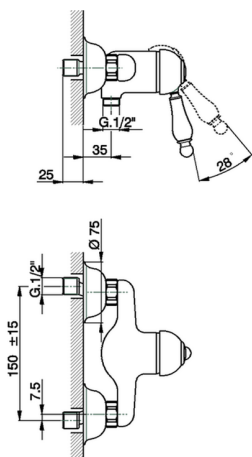

Single lever shower mixer ARCANA EMPRESS_EM000441

MODEL **EM000441**

Single lever shower mixer, without shower set, 1/2" M flexible connection

AVAILABLE FINISHINGS

-  **21** 21 Chrome
-  **24** 24 Gold
-  **26** 26 Old Copper
-  **27** 27 Old Bronze
-  **2A** 2A Satin Brushed Nickel
-  **74** 74 Chrome/Gold

CHARACTERISTICS

Cartridge Spare Parts **ZZ92909000**

43 mm Cartridge

Single lever shower mixer ARCANA EMPRESS_EM000441

EM000441

<https://en.cisal.it/single-lever-shower-mixer-arcana-empress-em000441>

2026-05-15