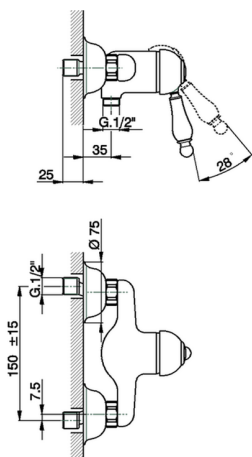

Single lever shower mixer ARCANA EMPRESS_EM000441

MODEL **EM000441**

Single lever shower mixer, without shower set, 1/2" M flexible connection

AVAILABLE FINISHINGS

-  **21** 21 Chrome
-  **24** 24 Gold
-  **26** 26 Old Copper
-  **27** 27 Old Bronze
-  **2A** 2A Satin Brushed Nickel
-  **74** 74 Chrome/Gold

CHARACTERISTICS

Cartridge Spare Parts **ZZ92909000**

43 mm Cartridge

Single lever shower mixer ARCANA EMPRESS_EM000441

EM000441

<https://en.cisal.it/single-lever-shower-mixer-arcana-empress-em000441>

2026-06-05