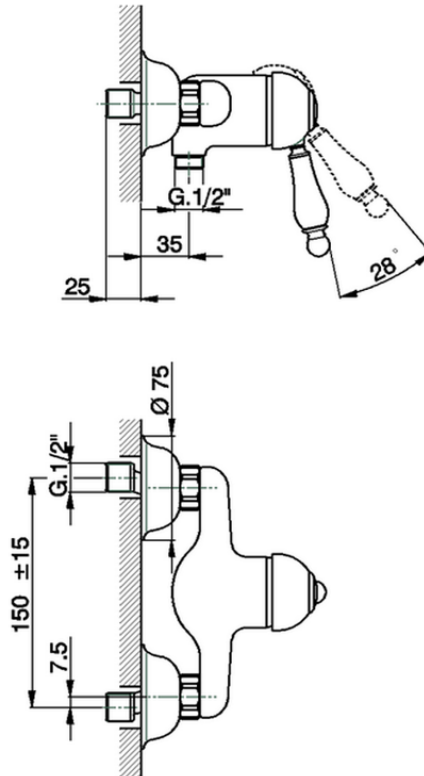

## Single lever shower mixer ARCANA EMPRESS\_EM000441

EM000441

<https://en.cisal.it/single-lever-shower-mixer-arcana-empress-em000441>

2026-05-15