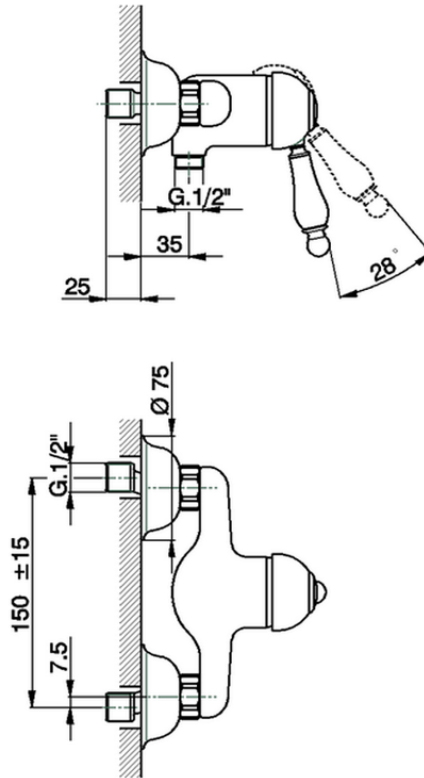

## Single lever shower mixer ARCANA EMPRESS\_EM000441

EM000441

<https://en.cisal.it/single-lever-shower-mixer-arcana-empress-em000441>

2026-04-25