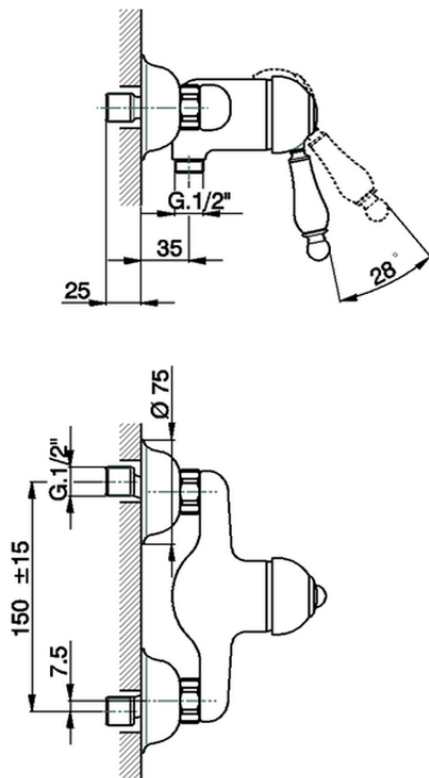

Single lever shower mixer ARCANA EMPRESS_EM000441

EM000441

<https://en.cisal.it/single-lever-shower-mixer-arcana-empress-em000441>

2026-04-04