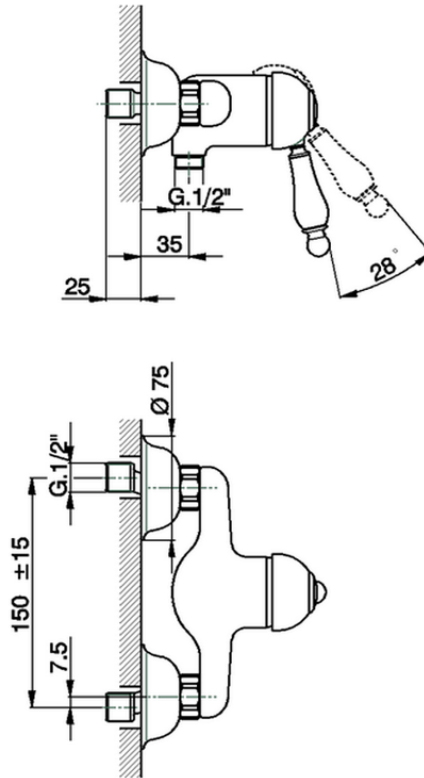

Single lever shower mixer ARCANA EMPRESS_EM000441

EM000441

<https://en.cisal.it/single-lever-shower-mixer-arcana-empress-em000441>

2026-06-25