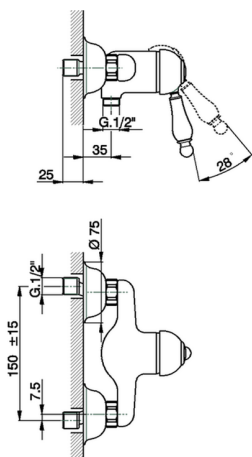

Single lever shower mixer ARCANA EMPRESS_EM000441

MODEL **EM000441**

Single lever shower mixer, without shower set, 1/2" M flexible connection

AVAILABLE FINISHINGS

-  **21** 21 Chrome
-  **24** 24 Gold
-  **26** 26 Old Copper
-  **27** 27 Old Bronze
-  **2A** 2A Satin Brushed Nickel
-  **74** 74 Chrome/Gold

CHARACTERISTICS

Cartridge Spare Parts **ZZ92909000**

43 mm Cartridge

Single lever shower mixer ARCANA EMPRESS_EM000441

EM000441

<https://en.cisal.it/single-lever-shower-mixer-arcana-empress-em000441>

2026-04-04