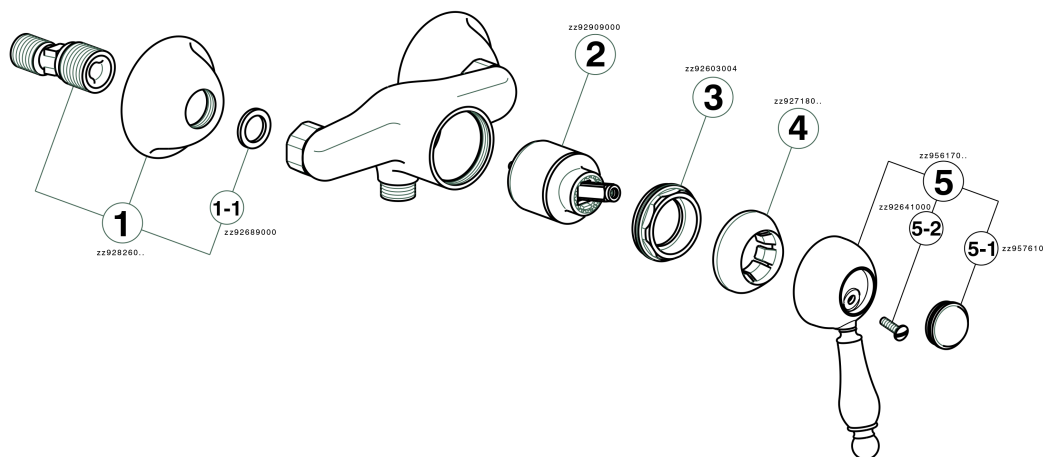

Single lever shower mixer ARCANA EMPRESS_EM000441

MODEL **EM000441**

Single lever shower mixer, without shower set, 1/2" M flexible connection

AVAILABLE FINISHINGS

-  **21** 21 Chrome
-  **24** 24 Gold
-  **26** 26 Old Copper
-  **27** 27 Old Bronze
-  **2A** 2A Satin Brushed Nickel
-  **74** 74 Chrome/Gold

CHARACTERISTICS

Cartridge Spare Parts **ZZ92909000**

43 mm Cartridge

Single lever shower mixer ARCANA EMPRESS_EM000441

EM000441

<https://en.cisal.it/single-lever-shower-mixer-arcana-empress-em000441>

2026-04-04