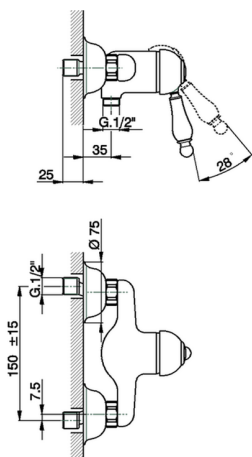

Single lever shower mixer ARCANA EMPRESS_EM000441

MODEL **EM000441**

Single lever shower mixer, without shower set, 1/2" M flexible connection

AVAILABLE FINISHINGS

-  **21** 21 Chrome
-  **24** 24 Gold
-  **26** 26 Old Copper
-  **27** 27 Old Bronze
-  **2A** 2A Satin Brushed Nickel
-  **74** 74 Chrome/Gold

CHARACTERISTICS

Cartridge Spare Parts **ZZ92909000**

43 mm Cartridge

Single lever shower mixer ARCANA EMPRESS_EM000441

EM000441

<https://en.cisal.it/single-lever-shower-mixer-arcana-empress-em000441>

2026-06-04