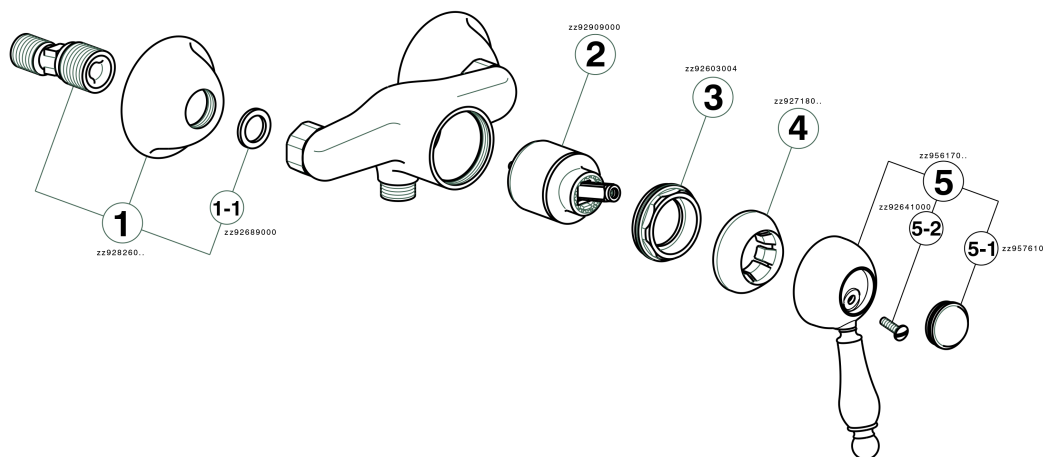

Single lever shower mixer ARCANA EMPRESS_EM000441

MODEL **EM000441**

Single lever shower mixer, without shower set, 1/2" M flexible connection

AVAILABLE FINISHINGS

-  **21** 21 Chrome
-  **24** 24 Gold
-  **26** 26 Old Copper
-  **27** 27 Old Bronze
-  **2A** 2A Satin Brushed Nickel
-  **74** 74 Chrome/Gold

CHARACTERISTICS

Cartridge Spare Parts **ZZ92909000**

43 mm Cartridge

Single lever shower mixer ARCANA EMPRESS_EM000441

EM000441

<https://en.cisal.it/single-lever-shower-mixer-arcana-empress-em000441>

2026-06-04