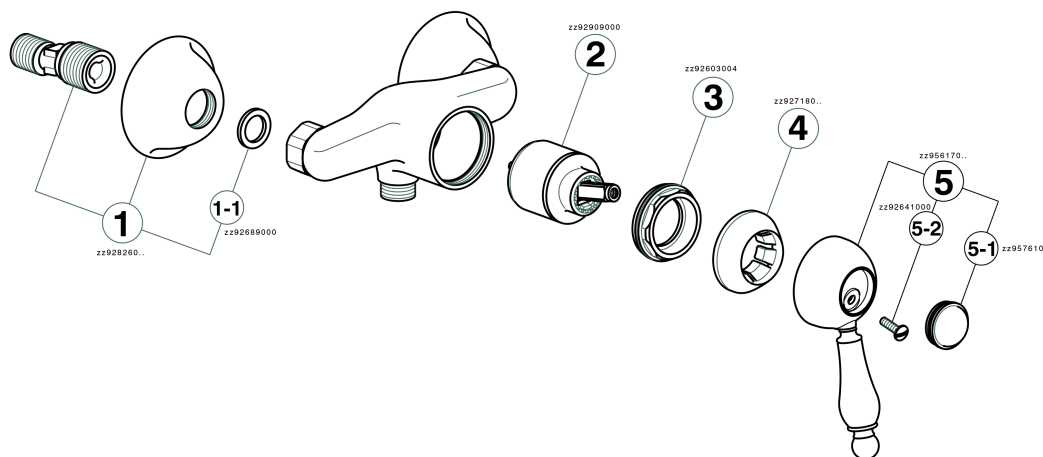

Single lever shower mixer ARCANA EMPRESS_EM000441

EM000441

<https://en.cisal.it/single-lever-shower-mixer-arcana-empress-em000441>

2026-05-15