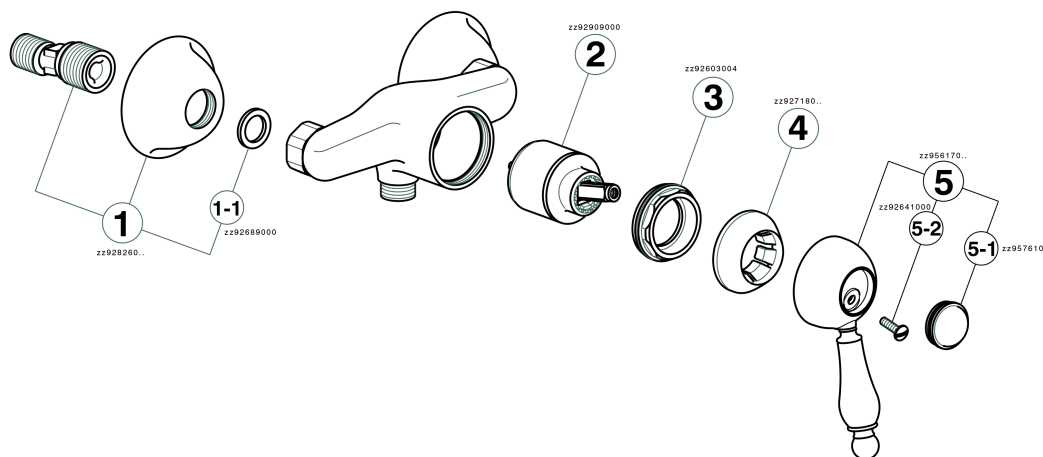

## Single lever shower mixer ARCANA EMPRESS\_EM000441

EM000441

<https://en.cisal.it/single-lever-shower-mixer-arcana-empress-em000441>

2026-06-25