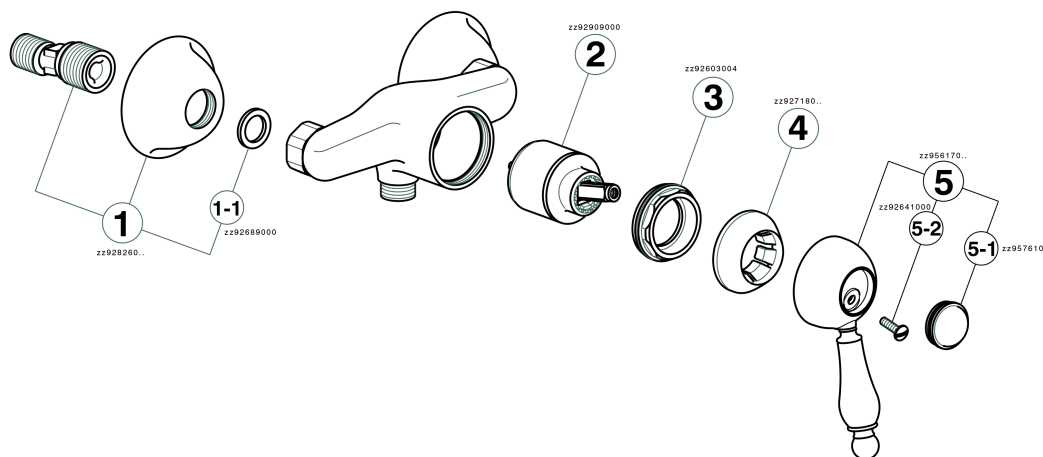

## Single lever shower mixer ARCANA EMPRESS\_EM000441

EM000441

<https://en.cisal.it/single-lever-shower-mixer-arcana-empress-em000441>

2026-04-25