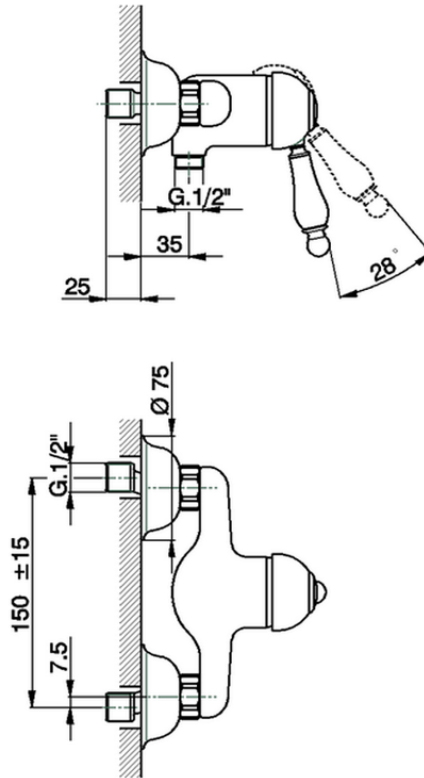

## Single lever shower mixer ARCANA EMPRESS\_EM000441

EM000441

<https://en.cisal.it/single-lever-shower-mixer-arcana-empress-em000441>

2026-06-24