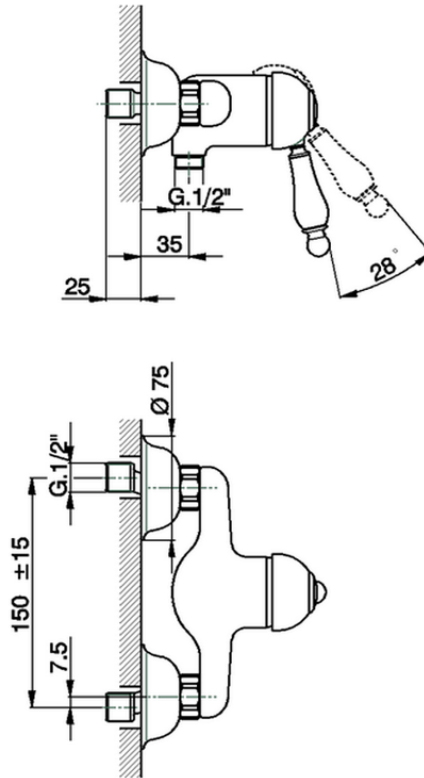

Single lever shower mixer ARCANA EMPRESS_EM000441

EM000441

<https://en.cisal.it/single-lever-shower-mixer-arcana-empress-em000441>

2026-04-24