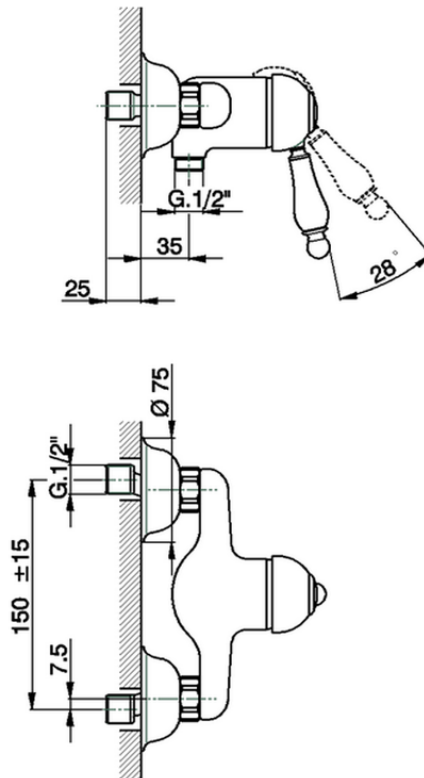

Single lever shower mixer ARCANA EMPRESS_EM000441

EM000441

<https://en.cisal.it/single-lever-shower-mixer-arcana-empress-em000441>

2026-06-04