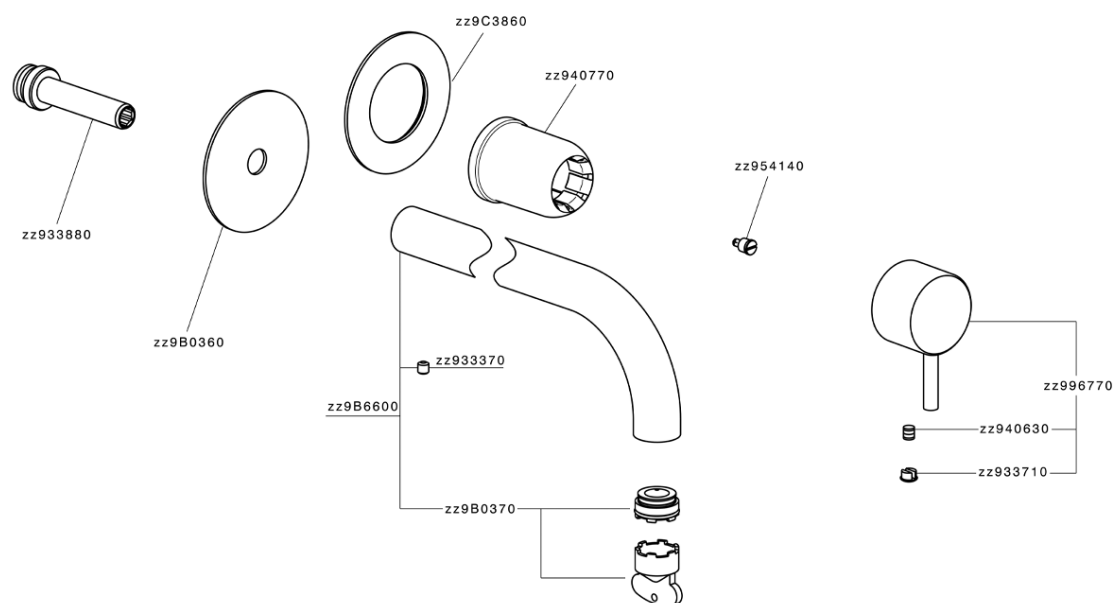

## Exposed part for single lever washbasin valve NUOVA LESS\_LN00551E

MODEL **LN00551E**

Exposed part for single lever washbasin valve, without concealed part, spout L.250 mm, for item Easy-Box ZA002450-ZA025510

### CHARACTERISTICS

Installation **Concealed**  
 Required concealed parts **ZA002450**

## Exposed part for single lever washbasin valve NUOVA LESS\_LN00551E

LN00551E

<https://en.cisal.it/exposed-part-for-single-lever-washbasin-valve-nuova-lessln00551e>

2024-09-16