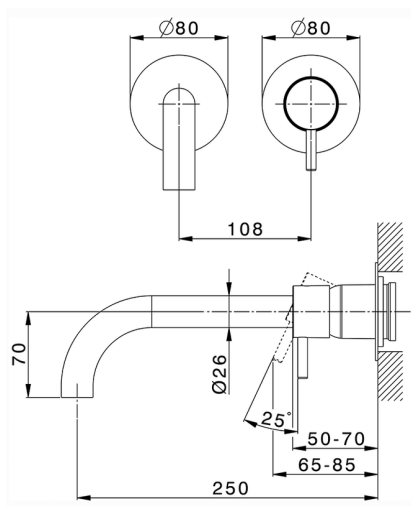

CHARACTERISTICS

Installation **Concealed**
Required concealed parts **ZA002450**