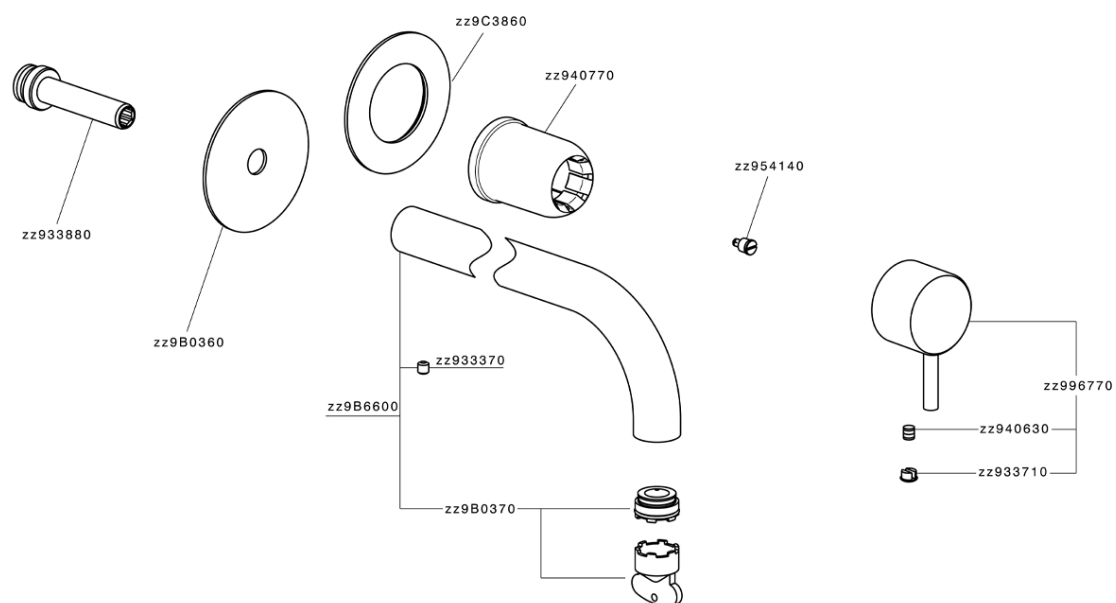

## Exposed part for single lever washbasin valve NUOVA LESS\_LN00551E

LN00551E

<https://en.cisal.it/exposed-part-for-single-lever-washbasin-valve-nuova-lessln00551e>

2024-09-16