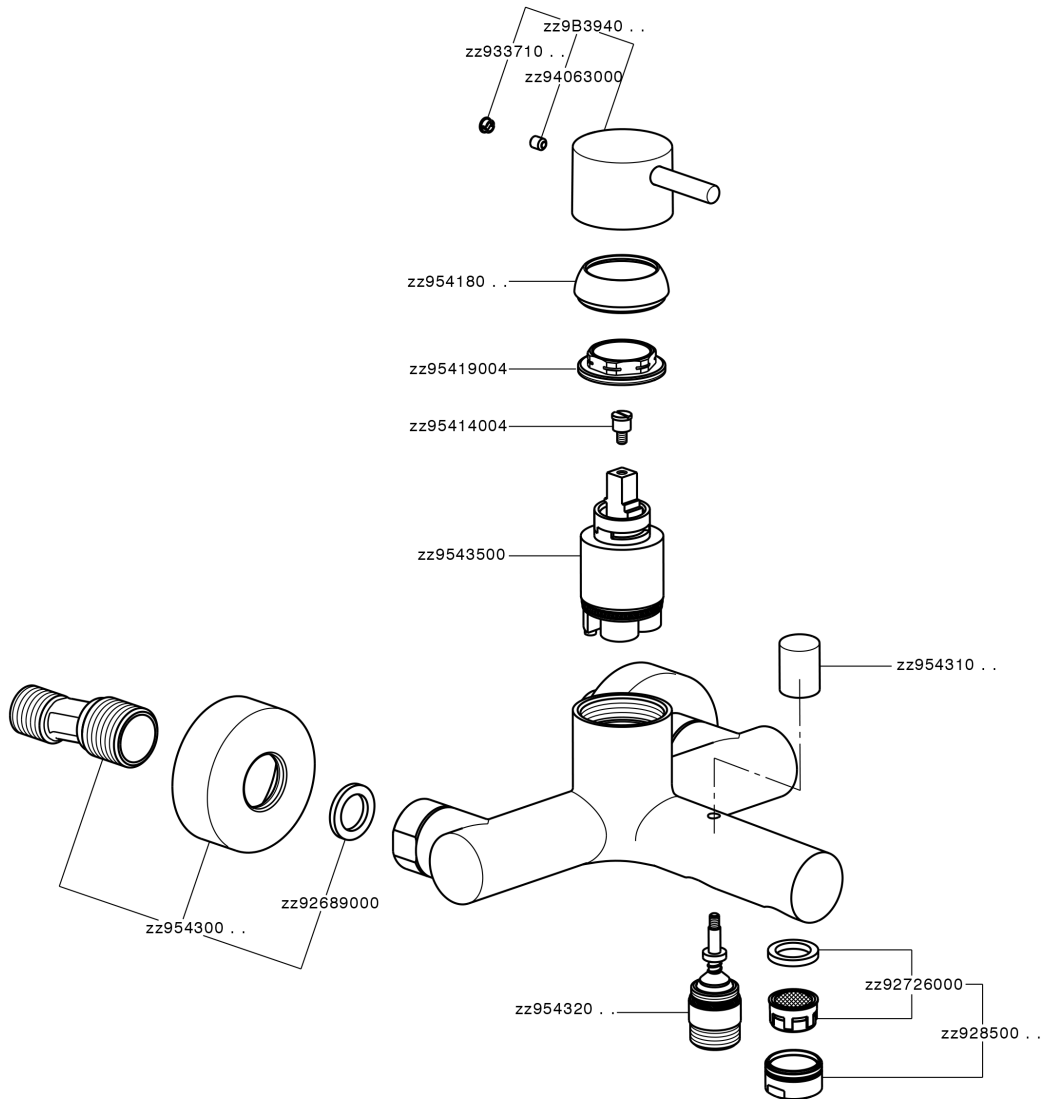

Single lever bath mixer NUOVA LESS_LN000130

MODEL **LN000130**

Single lever bath mixer, without shower set, 1/2" M flexible connection

AVAILABLE FINISHINGS

-  **21** 21 Chrome
-  **2F** 2F Brushed Nickel
-  **40** 40 Matt Black
-  **4Q** 4Q Matt White

CHARACTERISTICS

Cartridge Spare Parts **ZZ95435000**

35 mm Cartridge

EcoStop

EcoStop feature limits water flow to approximately 50% of maximum output with one point of resistance on setting. Push slightly past the middle stop only when full water output is required. This will save water up to 50%.

Single lever bath mixer NUOVA LESS_LN000130

LN000130

<https://en.cisal.it/single-lever-bath-mixer-nuova-less-ln000130>

2026-06-05