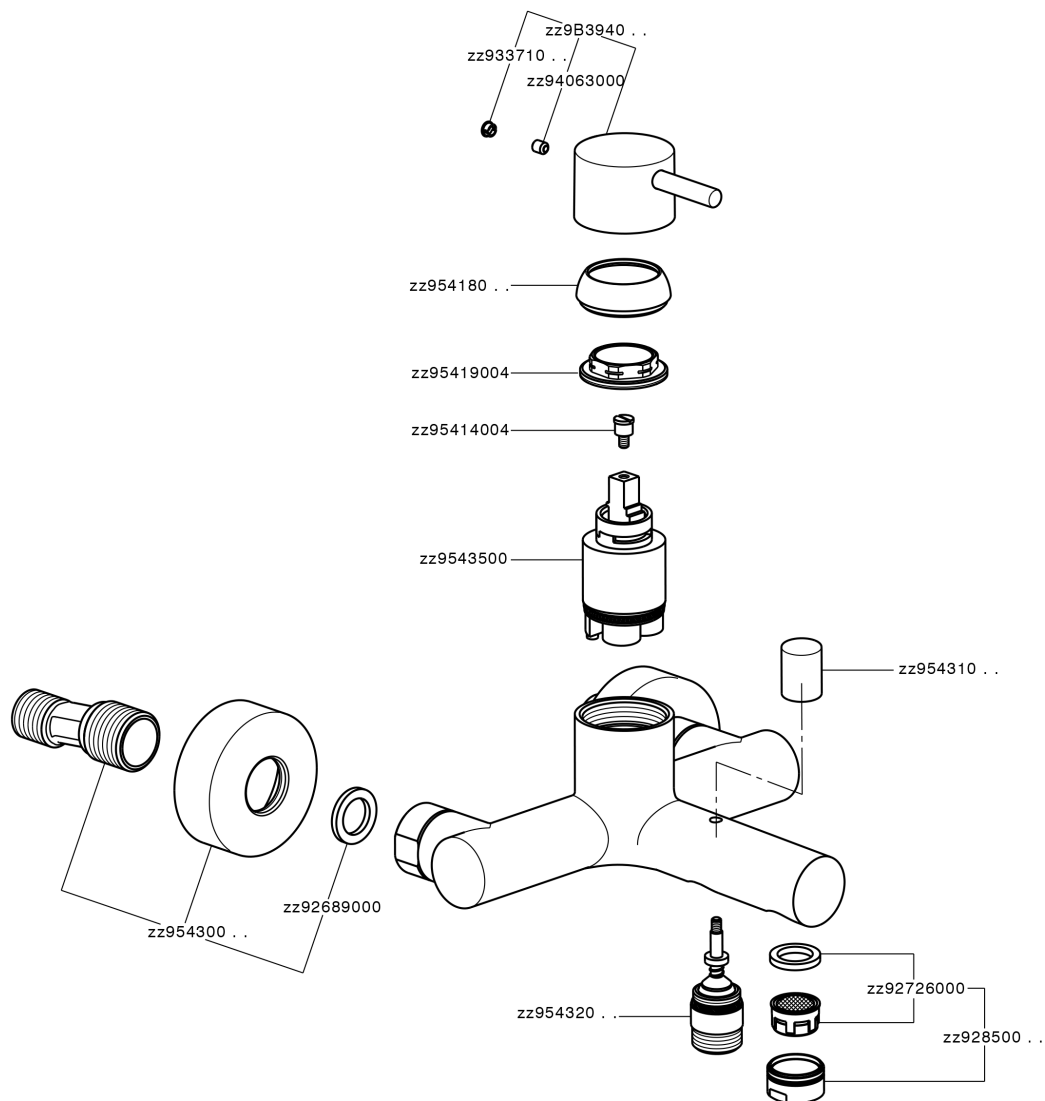

Single lever bath mixer NUOVA LESS_LN000130

MODEL **LN000130**

Single lever bath mixer, without shower set, 1/2" M flexible connection

AVAILABLE FINISHINGS

-  **21** 21 Chrome
-  **2F** 2F Brushed Nickel
-  **40** 40 Matt Black
-  **4Q** 4Q Matt White

CHARACTERISTICS

Cartridge Spare Parts **ZZ95435000**

35 mm Cartridge

EcoStop

EcoStop feature limits water flow to approximately 50% of maximum output with one point of resistance on setting. Push slightly past the middle stop only when full water output is required. This will save water up to 50%.

Single lever bath mixer NUOVA LESS_LN000130

LN000130

<https://en.cisal.it/single-lever-bath-mixer-nuova-less-ln000130>

2026-04-05