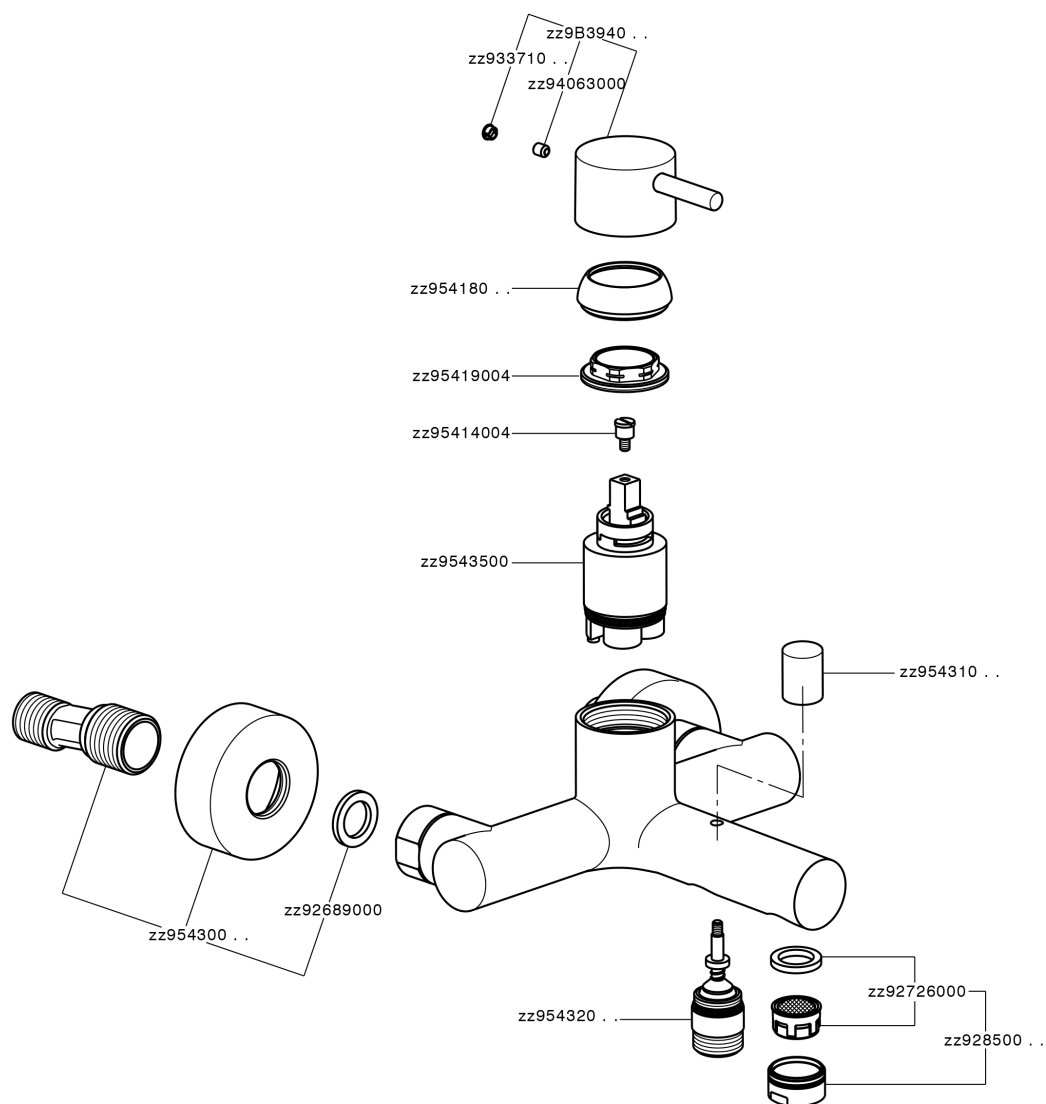

Single lever bath mixer NUOVA LESS_LN000130

MODEL **LN000130**

Single lever bath mixer, without shower set, 1/2" M flexible connection

AVAILABLE FINISHINGS

-  **21** 21 Chrome
-  **2F** 2F Brushed Nickel
-  **40** 40 Matt Black
-  **4Q** 4Q Matt White

CHARACTERISTICS

Cartridge Spare Parts **ZZ95435000**

35 mm Cartridge

EcoStop

EcoStop feature limits water flow to approximately 50% of maximum output with one point of resistance on setting. Push slightly past the middle stop only when full water output is required. This will save water up to 50%.

Single lever bath mixer NUOVA LESS_LN000130

LN000130

<https://en.cisal.it/single-lever-bath-mixer-nuova-less-ln000130>

2026-04-26