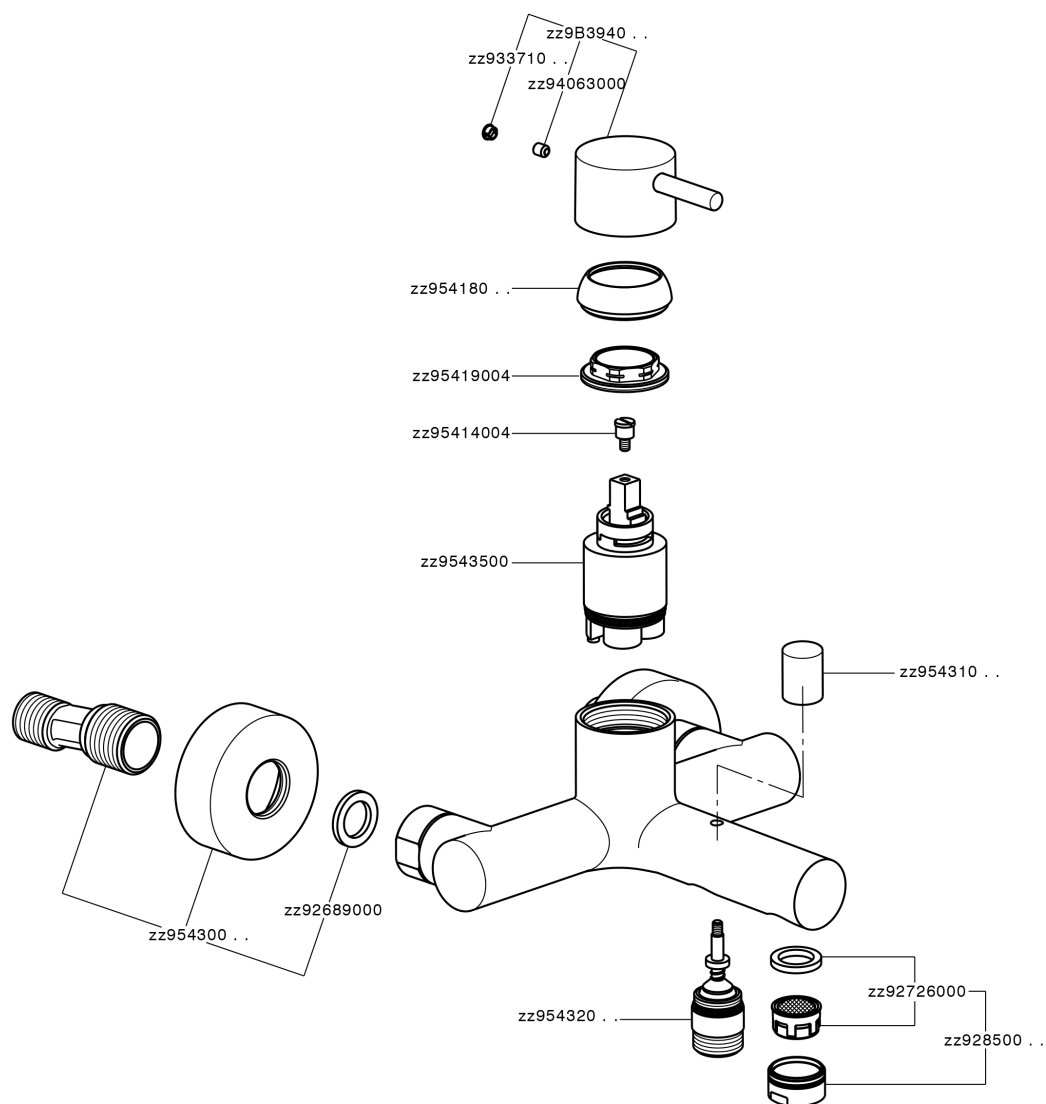

Single lever bath mixer NUOVA LESS_LN000130

MODEL **LN000130**

Single lever bath mixer, without shower set, 1/2" M flexible connection

AVAILABLE FINISHINGS

-  **21** 21 Chrome
-  **2F** 2F Brushed Nickel
-  **40** 40 Matt Black
-  **4Q** 4Q Matt White

CHARACTERISTICS

Cartridge Spare Parts **ZZ95435000**

35 mm Cartridge

EcoStop

EcoStop feature limits water flow to approximately 50% of maximum output with one point of resistance on setting. Push slightly past the middle stop only when full water output is required. This will save water up to 50%.

Single lever bath mixer NUOVA LESS_LN000130

LN000130

<https://en.cisal.it/single-lever-bath-mixer-nuova-less-ln000130>

2026-06-13