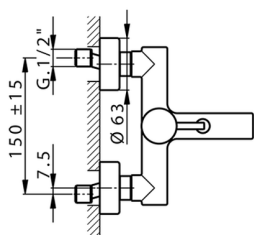

Single lever bath mixer NUOVA LESS_LN000130

MODEL **LN000130**

Single lever bath mixer, without shower set, 1/2" M flexible connection

AVAILABLE FINISHINGS

-  **21** 21 Chrome
-  **2F** 2F Brushed Nickel
-  **40** 40 Matt Black
-  **4Q** 4Q Matt White

CHARACTERISTICS

Cartridge Spare Parts **ZZ95435000**

35 mm Cartridge

EcoStop

EcoStop feature limits water flow to approximately 50% of maximum output with one point of resistance on setting. Push slightly past the middle stop only when full water output is required. This will save water up to 50%.

Single lever bath mixer NUOVA LESS_LN000130

LN000130

<https://en.cisal.it/single-lever-bath-mixer-nuova-less-ln000130>

2026-06-05