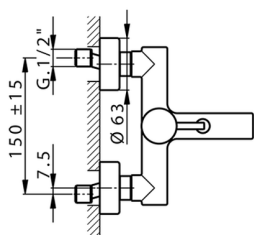

Single lever bath mixer NUOVA LESS_LN000130

MODEL **LN000130**

Single lever bath mixer, without shower set, 1/2" M flexible connection

AVAILABLE FINISHINGS

-  **21** 21 Chrome
-  **2F** 2F Brushed Nickel
-  **40** 40 Matt Black
-  **4Q** 4Q Matt White

CHARACTERISTICS

Cartridge Spare Parts **ZZ95435000**

35 mm Cartridge

EcoStop

EcoStop feature limits water flow to approximately 50% of maximum output with one point of resistance on setting. Push slightly past the middle stop only when full water output is required. This will save water up to 50%.

Single lever bath mixer NUOVA LESS_LN000130

LN000130

<https://en.cisal.it/single-lever-bath-mixer-nuova-less-ln000130>

2026-04-05