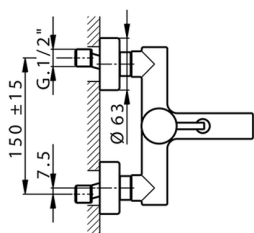

Single lever bath mixer NUOVA LESS_LN000130

MODEL **LN000130**

Single lever bath mixer, without shower set, 1/2" M flexible connection

AVAILABLE FINISHINGS

-  **21** 21 Chrome
-  **2F** 2F Brushed Nickel
-  **40** 40 Matt Black
-  **4Q** 4Q Matt White

CHARACTERISTICS

Cartridge Spare Parts **ZZ95435000**

35 mm Cartridge

EcoStop

EcoStop feature limits water flow to approximately 50% of maximum output with one point of resistance on setting. Push slightly past the middle stop only when full water output is required. This will save water up to 50%.

Single lever bath mixer NUOVA LESS_LN000130

LN000130

<https://en.cisal.it/single-lever-bath-mixer-nuova-less-ln000130>

2026-06-13