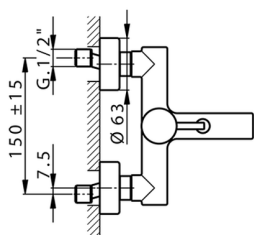

Single lever bath mixer NUOVA LESS_LN000130

MODEL **LN000130**

Single lever bath mixer, without shower set, 1/2" M flexible connection

AVAILABLE FINISHINGS

-  **21** 21 Chrome
-  **2F** 2F Brushed Nickel
-  **40** 40 Matt Black
-  **4Q** 4Q Matt White

CHARACTERISTICS

Cartridge Spare Parts **ZZ95435000**

35 mm Cartridge

EcoStop

EcoStop feature limits water flow to approximately 50% of maximum output with one point of resistance on setting. Push slightly past the middle stop only when full water output is required. This will save water up to 50%.

Single lever bath mixer NUOVA LESS_LN000130

LN000130

<https://en.cisal.it/single-lever-bath-mixer-nuova-less-ln000130>

2026-04-26