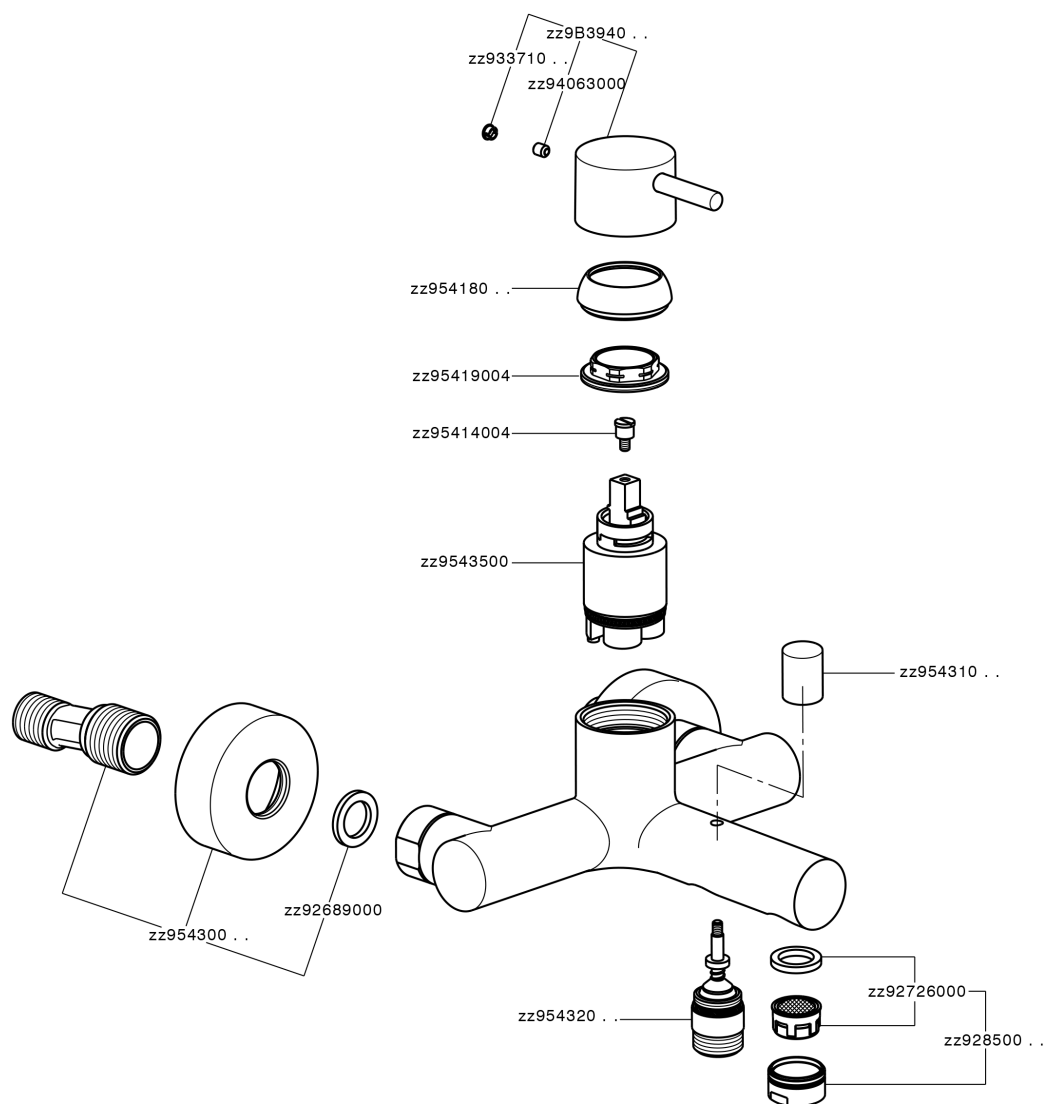

## Single lever bath mixer NUOVA LESS\_LN000130

LN000130

<https://en.cisal.it/single-lever-bath-mixer-nuova-less-ln000130>

2026-04-26