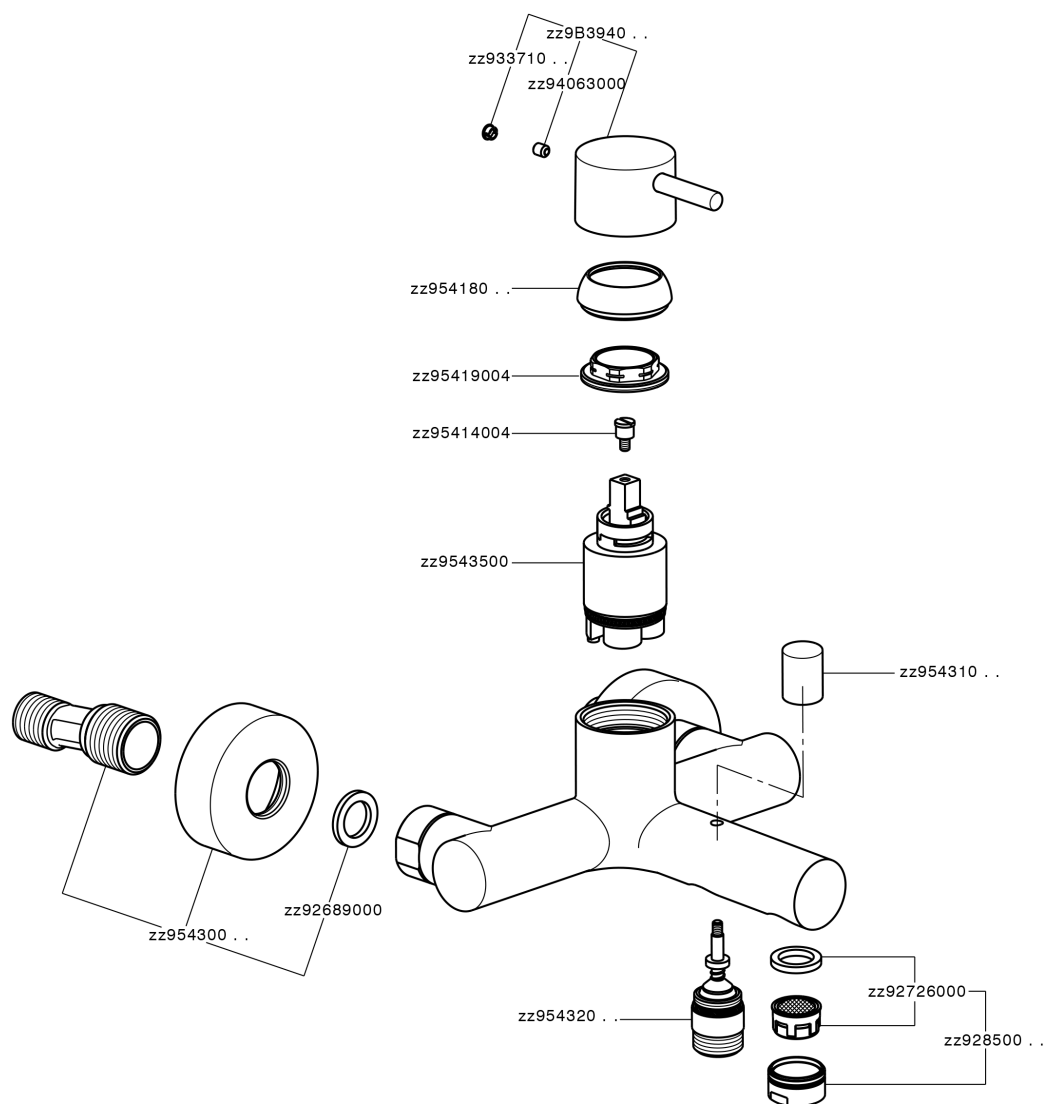

Single lever bath mixer NUOVA LESS_LN000130

LN000130

<https://en.cisal.it/single-lever-bath-mixer-nuova-less-ln000130>

2026-04-05