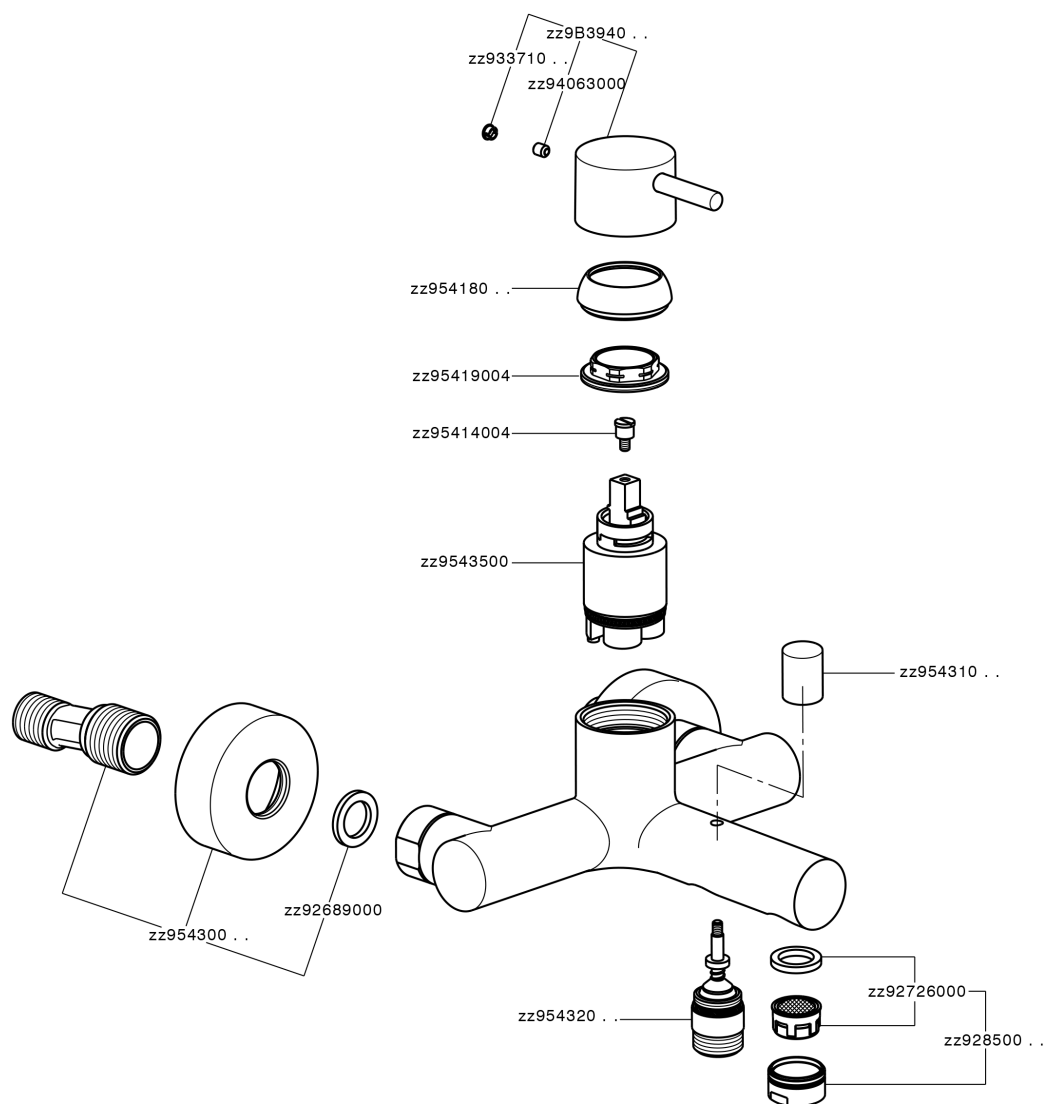

Single lever bath mixer NUOVA LESS_LN000130

LN000130

<https://en.cisal.it/single-lever-bath-mixer-nuova-less-ln000130>

2026-06-13