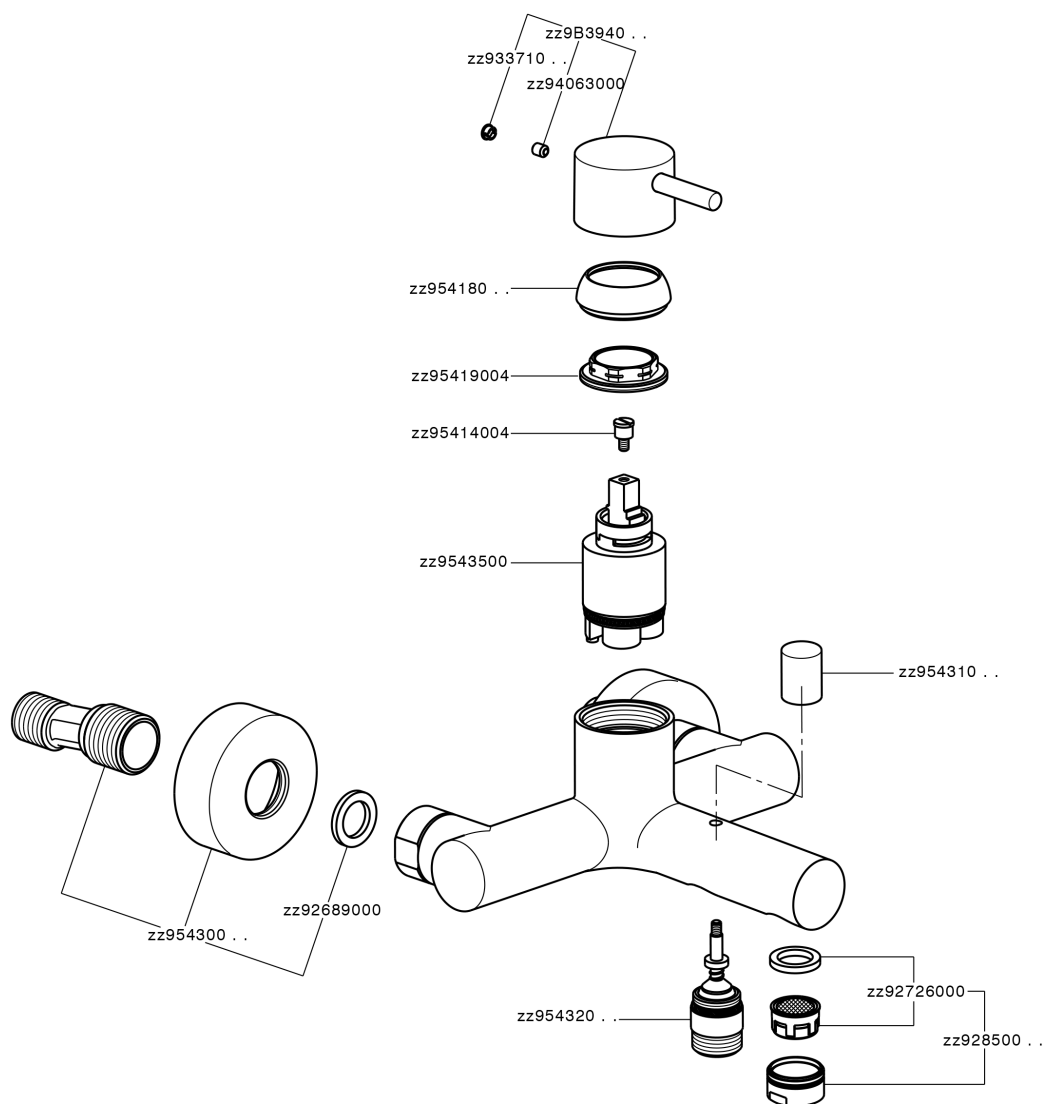

Single lever bath mixer NUOVA LESS_LN000130

MODEL **LN000130**

Single lever bath mixer, without shower set, 1/2" M flexible connection

AVAILABLE FINISHINGS

-  **21** 21 Chrome
-  **2F** 2F Brushed Nickel
-  **40** 40 Matt Black
-  **4Q** 4Q Matt White

CHARACTERISTICS

Cartridge Spare Parts **ZZ95435000**
35 mm Cartridge

EcoStop

EcoStop feature limits water flow to approximately 50% of maximum output with one point of resistance on setting. Push slightly past the middle stop only when full water output is required. This will save water up to 50%.

Single lever bath mixer NUOVA LESS_LN000130

LN000130

<https://en.cisal.it/single-lever-bath-mixer-nuova-less-ln000130>

2026-04-06