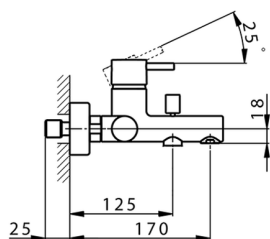

Single lever bath mixer NUOVA LESS_LN000130

MODEL **LN000130**

Single lever bath mixer, without shower set, 1/2" M flexible connection

AVAILABLE FINISHINGS

-  **21** 21 Chrome
-  **2F** 2F Brushed Nickel
-  **40** 40 Matt Black
-  **4Q** 4Q Matt White

CHARACTERISTICS

Cartridge Spare Parts **ZZ95435000**

35 mm Cartridge

EcoStop

EcoStop feature limits water flow to approximately 50% of maximum output with one point of resistance on setting. Push slightly past the middle stop only when full water output is required. This will save water up to 50%.