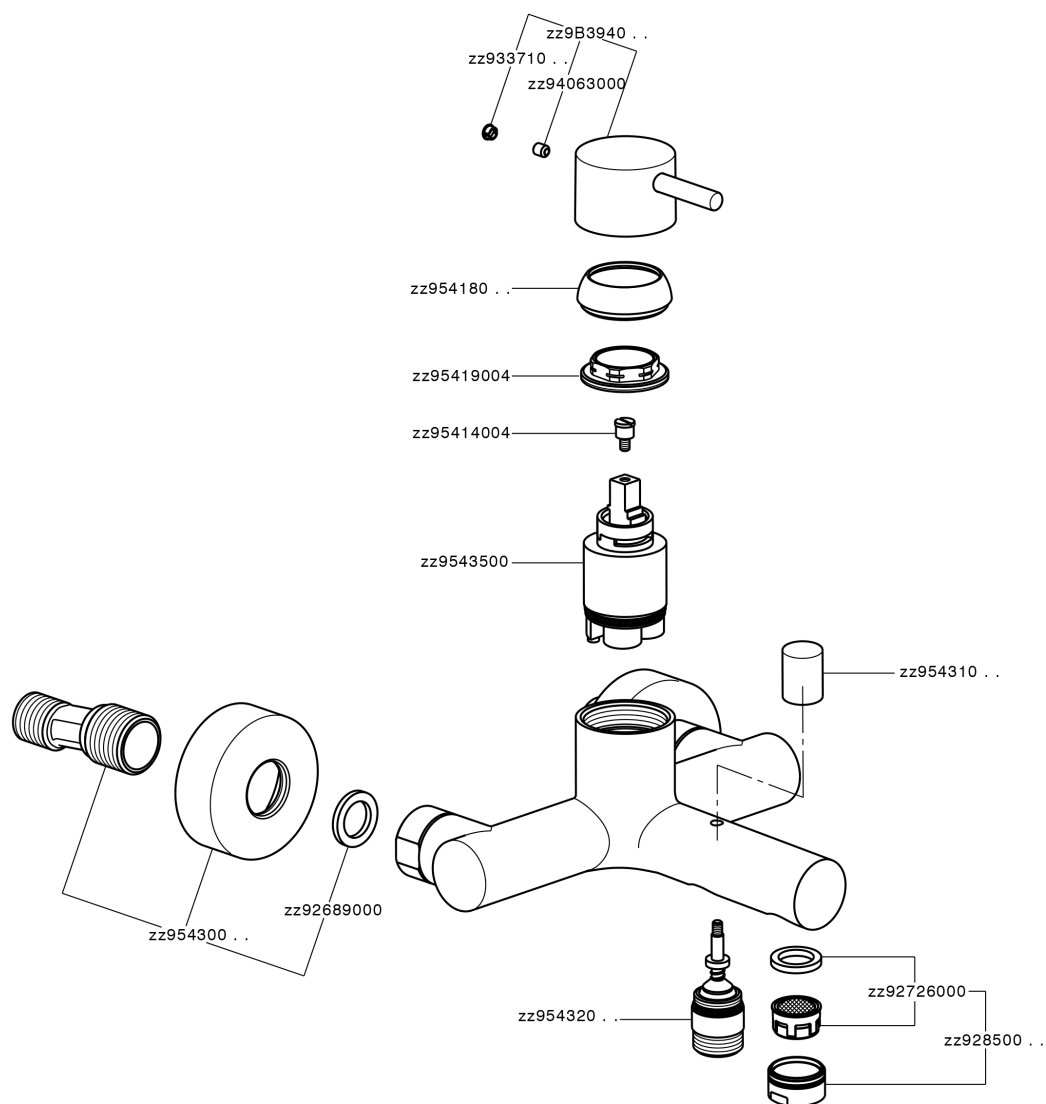

Single lever bath mixer NUOVA LESS_LN000130

MODEL **LN000130**

Single lever bath mixer, without shower set, 1/2" M flexible connection

AVAILABLE FINISHINGS

-  **21** 21 Chrome
-  **2F** 2F Brushed Nickel
-  **40** 40 Matt Black
-  **4Q** 4Q Matt White

CHARACTERISTICS

Cartridge Spare Parts **ZZ95435000**

35 mm Cartridge

EcoStop

EcoStop feature limits water flow to approximately 50% of maximum output with one point of resistance on setting. Push slightly past the middle stop only when full water output is required. This will save water up to 50%.

Single lever bath mixer NUOVA LESS_LN000130

LN000130

<https://en.cisal.it/single-lever-bath-mixer-nuova-less-ln000130>

2026-06-25