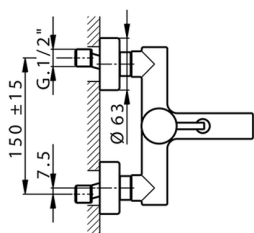

Single lever bath mixer NUOVA LESS_LN000130

MODEL **LN000130**

Single lever bath mixer, without shower set, 1/2" M flexible connection

AVAILABLE FINISHINGS

-  **21** 21 Chrome
-  **2F** 2F Brushed Nickel
-  **40** 40 Matt Black
-  **4Q** 4Q Matt White

CHARACTERISTICS

Cartridge Spare Parts **ZZ95435000**
35 mm Cartridge

EcoStop

EcoStop feature limits water flow to approximately 50% of maximum output with one point of resistance on setting. Push slightly past the middle stop only when full water output is required. This will save water up to 50%.

Single lever bath mixer NUOVA LESS_LN000130

LN000130

<https://en.cisal.it/single-lever-bath-mixer-nuova-less-ln000130>

2026-04-06