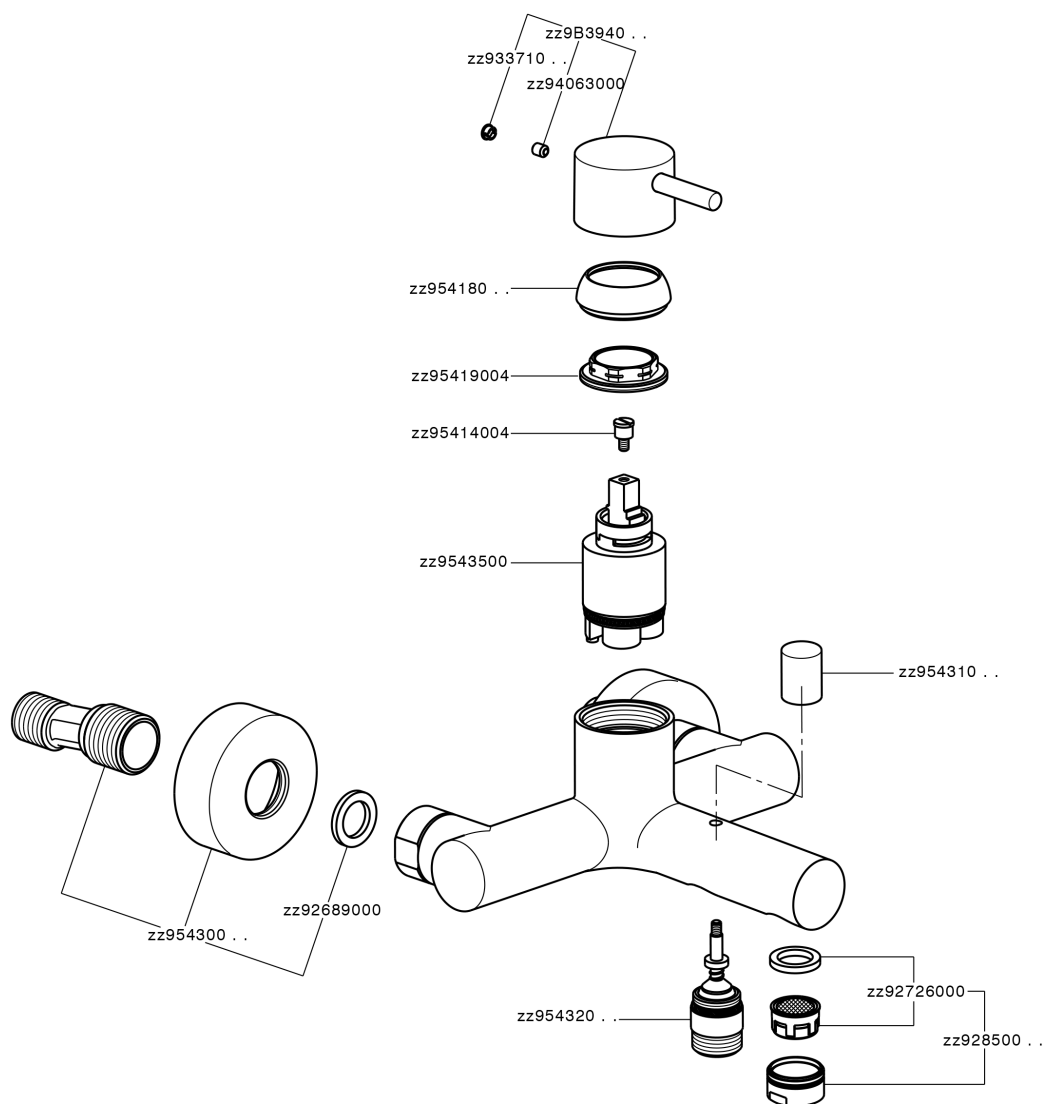

Single lever bath mixer NUOVA LESS_LN000130

MODEL **LN000130**

Single lever bath mixer, without shower set, 1/2" M flexible connection

AVAILABLE FINISHINGS

-  **21** 21 Chrome
-  **2F** 2F Brushed Nickel
-  **40** 40 Matt Black
-  **4Q** 4Q Matt White

CHARACTERISTICS

Cartridge Spare Parts **ZZ95435000**
35 mm Cartridge

EcoStop

EcoStop feature limits water flow to approximately 50% of maximum output with one point of resistance on setting. Push slightly past the middle stop only when full water output is required. This will save water up to 50%.

Single lever bath mixer NUOVA LESS_LN000130

LN000130

<https://en.cisal.it/single-lever-bath-mixer-nuova-less-ln000130>

2026-06-05