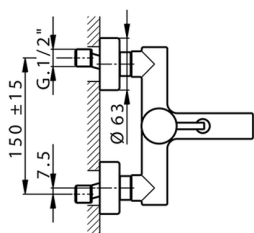

Single lever bath mixer NUOVA LESS_LN000130

MODEL **LN000130**

Single lever bath mixer, without shower set, 1/2" M flexible connection

AVAILABLE FINISHINGS

-  **21** 21 Chrome
-  **2F** 2F Brushed Nickel
-  **40** 40 Matt Black
-  **4Q** 4Q Matt White

CHARACTERISTICS

Cartridge Spare Parts **ZZ95435000**

35 mm Cartridge

EcoStop

EcoStop feature limits water flow to approximately 50% of maximum output with one point of resistance on setting. Push slightly past the middle stop only when full water output is required. This will save water up to 50%.

Single lever bath mixer NUOVA LESS_LN000130

LN000130

<https://en.cisal.it/single-lever-bath-mixer-nuova-less-ln000130>

2026-06-25