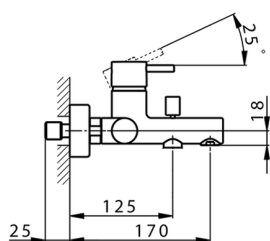

Single lever bath mixer NUOVA LESS_LN000130

MODEL **LN000130**

Single lever bath mixer, without shower set, 1/2" M flexible connection

AVAILABLE FINISHINGS

-  **21** 21 Chrome
-  **2F** 2F Brushed Nickel
-  **40** 40 Matt Black
-  **4Q** 4Q Matt White

CHARACTERISTICS

Cartridge Spare Parts **ZZ95435000**
35 mm Cartridge

EcoStop

EcoStop feature limits water flow to approximately 50% of maximum output with one point of resistance on setting. Push slightly past the middle stop only when full water output is required. This will save water up to 50%.