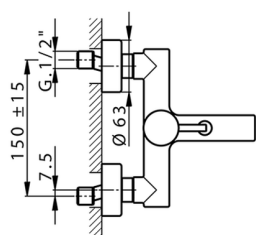

Single lever bath mixer NUOVA LESS_LN000130

MODEL **LN000130**

Single lever bath mixer, without shower set, 1/2" M flexible connection

AVAILABLE FINISHINGS

-  **21** 21 Chrome
-  **2F** 2F Brushed Nickel
-  **40** 40 Matt Black
-  **4Q** 4Q Matt White

CHARACTERISTICS

Cartridge Spare Parts **ZZ95435000**
35 mm Cartridge

EcoStop

EcoStop feature limits water flow to approximately 50% of maximum output with one point of resistance on setting. Push slightly past the middle stop only when full water output is required. This will save water up to 50%.

Single lever bath mixer NUOVA LESS_LN000130

LN000130

<https://en.cisal.it/single-lever-bath-mixer-nuova-less-ln000130>

2026-06-05