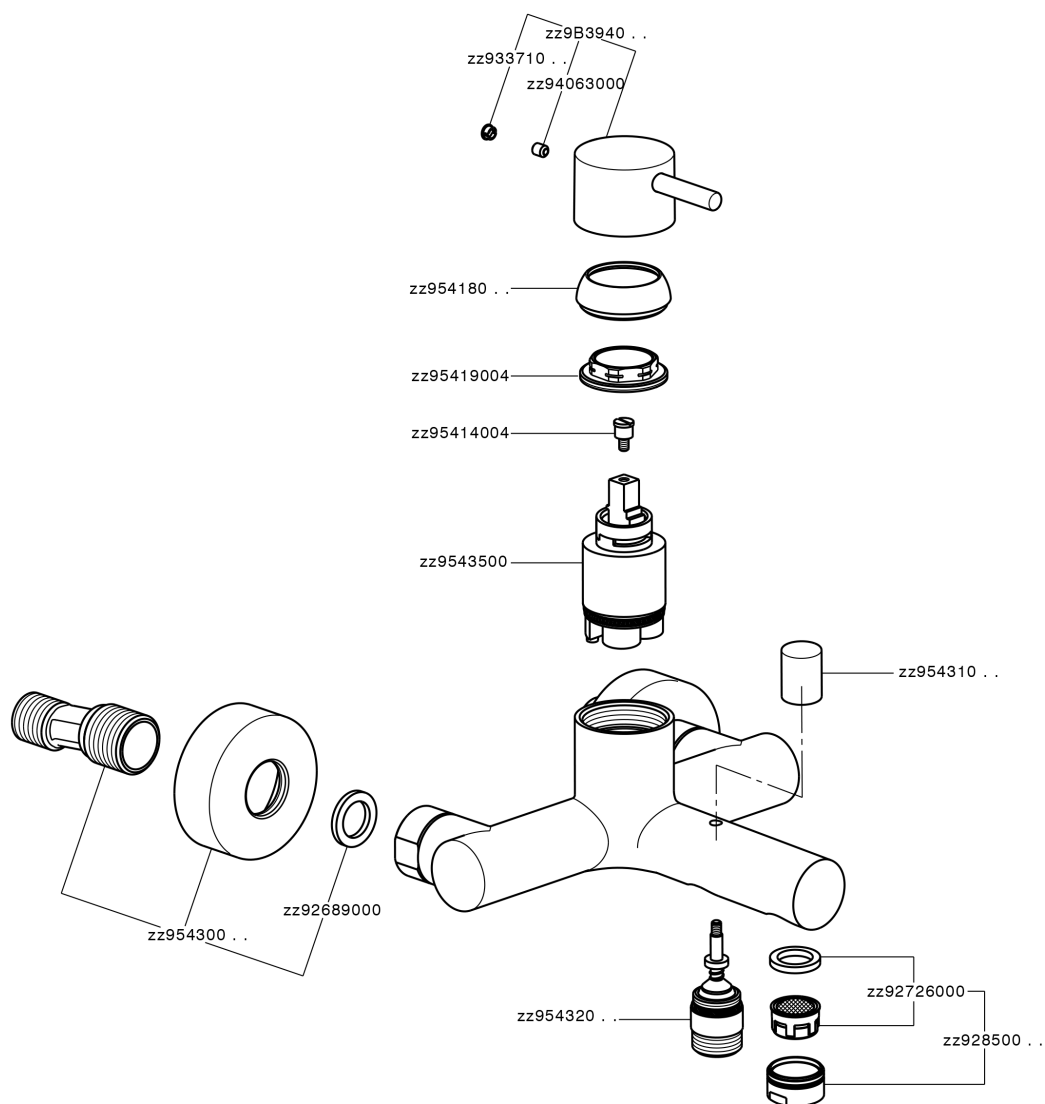

Single lever bath mixer NUOVA LESS_LN000130

LN000130

<https://en.cisal.it/single-lever-bath-mixer-nuova-less-ln000130>

2026-04-06