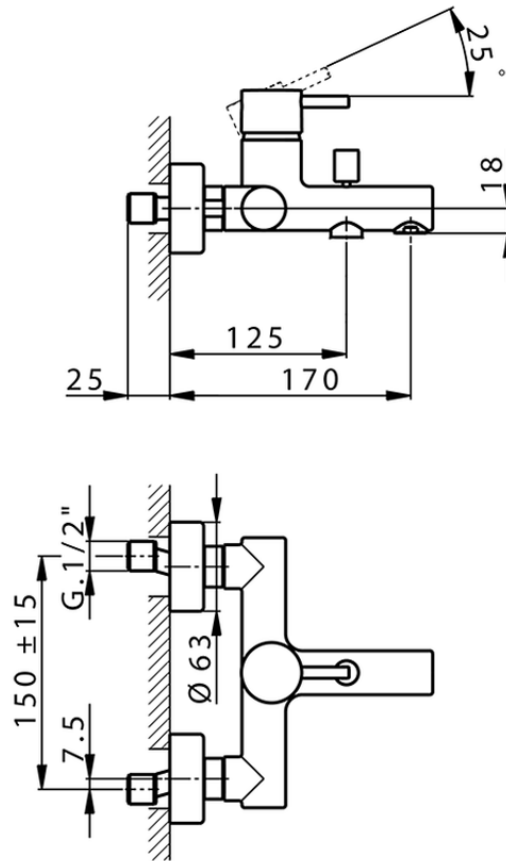

Single lever bath mixer NUOVA LESS_LN000130

LN000130

<https://en.cisal.it/single-lever-bath-mixer-nuova-less-ln000130>

2026-04-06