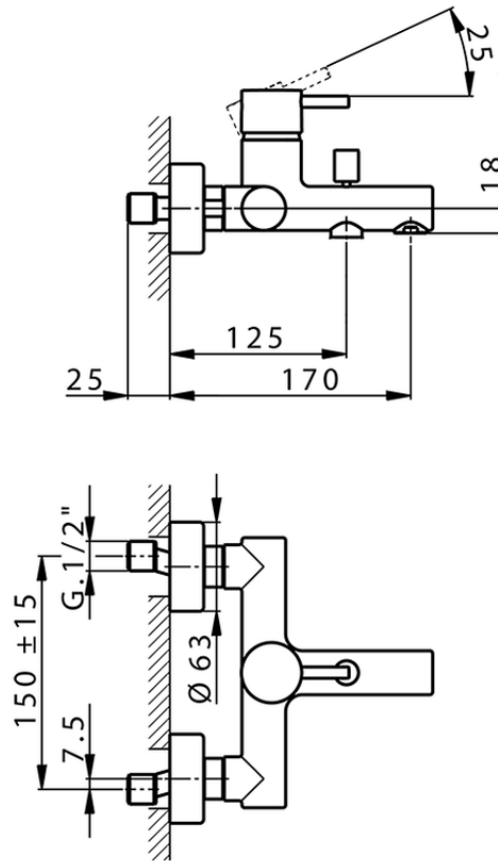

Single lever bath mixer NUOVA LESS_LN000130

LN000130

<https://en.cisal.it/single-lever-bath-mixer-nuova-less-ln000130>

2026-06-25