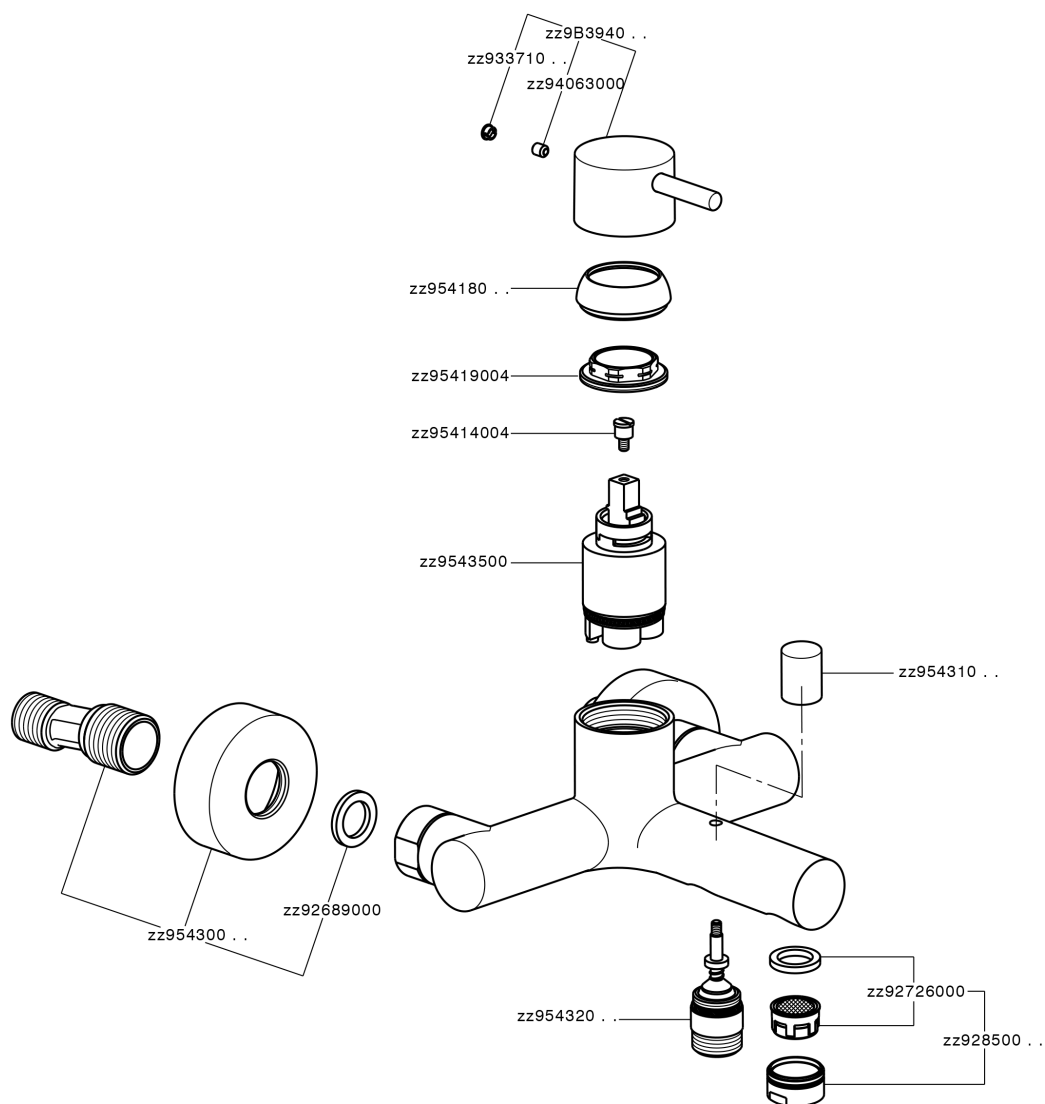

Single lever bath mixer NUOVA LESS_LN000130

LN000130

<https://en.cisal.it/single-lever-bath-mixer-nuova-less-ln000130>

2026-06-05