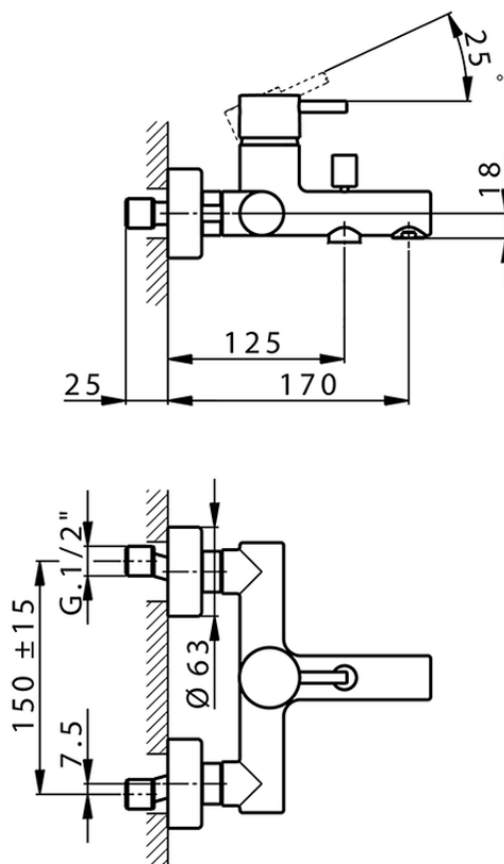

Single lever bath mixer NUOVA LESS_LN000130

LN000130

<https://en.cisal.it/single-lever-bath-mixer-nuova-less-ln000130>

2026-06-05