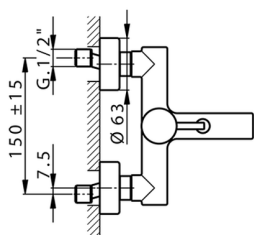

Single lever bath mixer NUOVA LESS_LN000130

MODEL **LN000130**

Single lever bath mixer, without shower set, 1/2" M flexible connection

AVAILABLE FINISHINGS

-  **21** 21 Chrome
-  **2F** 2F Brushed Nickel
-  **40** 40 Matt Black
-  **4Q** 4Q Matt White

CHARACTERISTICS

Cartridge Spare Parts **ZZ95435000**

35 mm Cartridge

EcoStop

EcoStop feature limits water flow to approximately 50% of maximum output with one point of resistance on setting. Push slightly past the middle stop only when full water output is required. This will save water up to 50%.

Single lever bath mixer NUOVA LESS_LN000130

LN000130

<https://en.cisal.it/single-lever-bath-mixer-nuova-less-ln000130>

2026-06-25