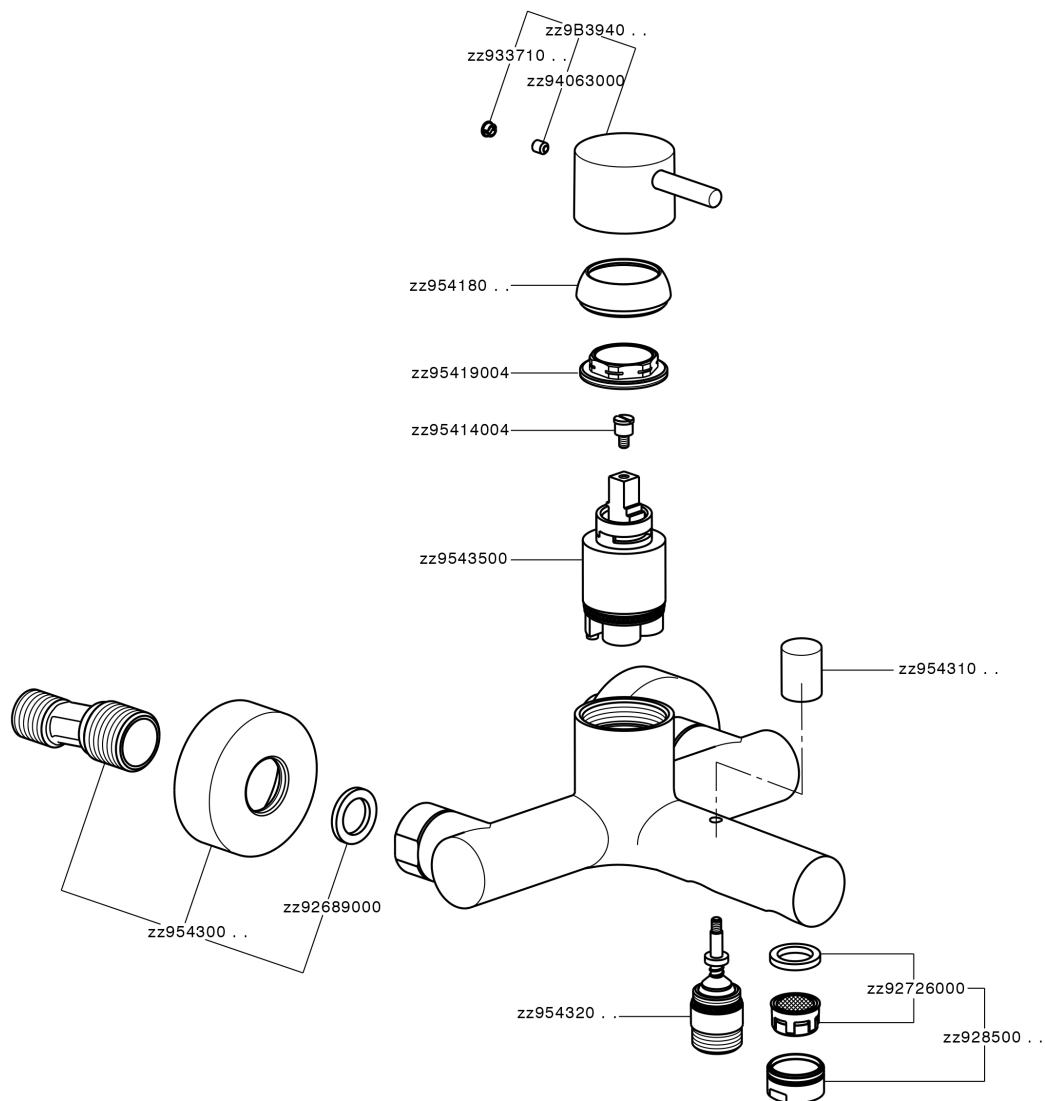

## Single lever bath mixer NUOVA LESS\_LN000130

LN000130

<https://en.cisal.it/single-lever-bath-mixer-nuova-less-ln000130>

2026-06-25